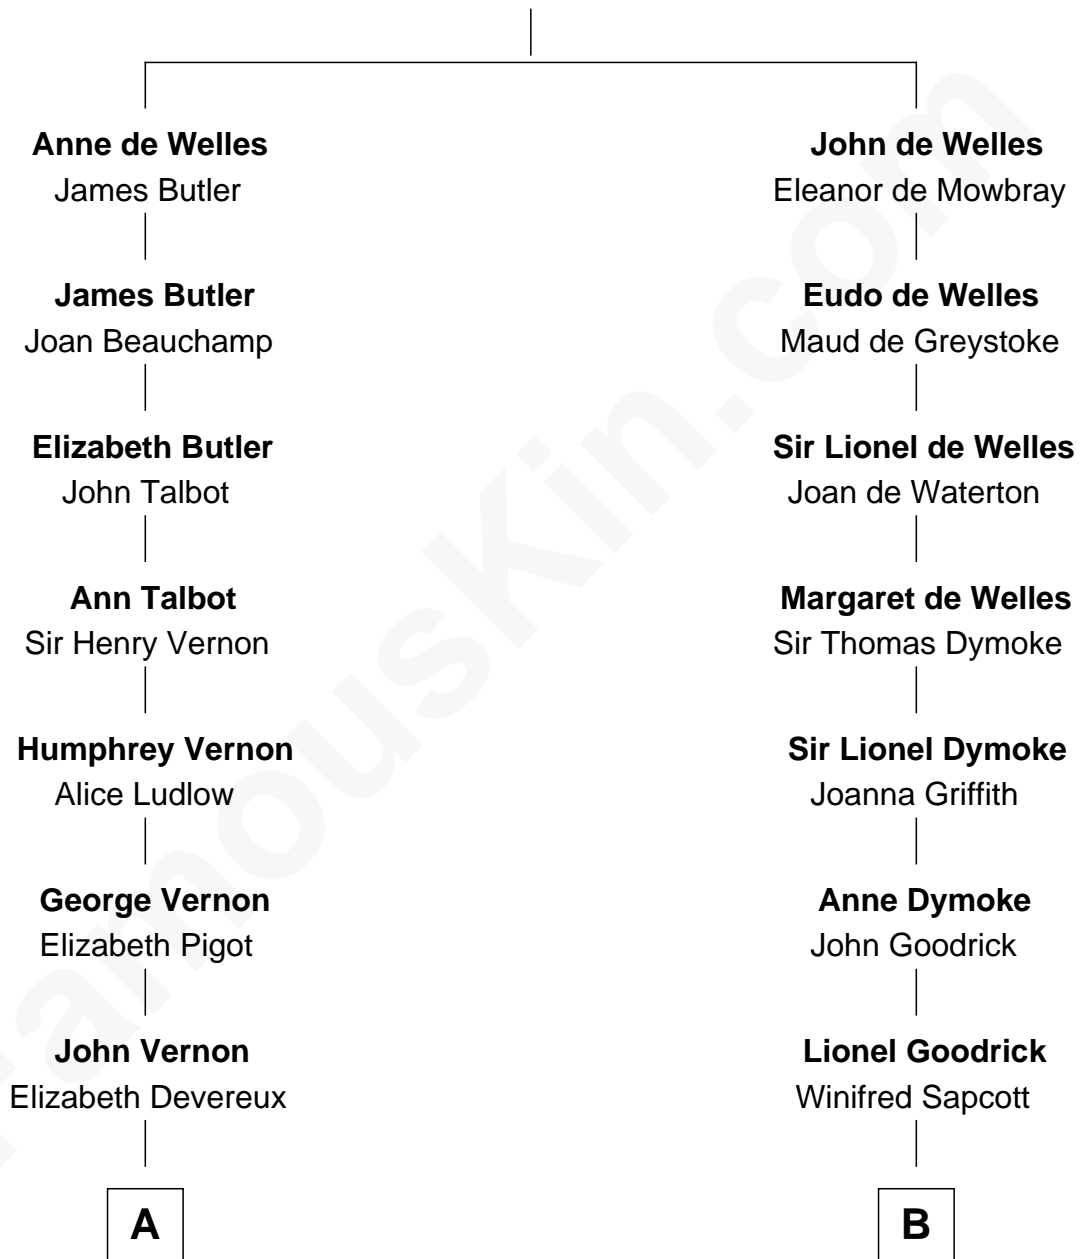

## Relationship Chart of

### Sir Winston Churchill

*Prime Minister of the United Kingdom*

17th cousin 2 times removed of

**Lucille Ball**

*TV Actress - "I Love Lucy"*

**John de Welles**

Maud de Roos

**C**

**Nellie Rebecca Durrell**

Jasper Clinton Ball

**Henry Durrell Ball**

Desiree Evelyn Hunt

**Lucille Ball**

*TV Actress - "I Love Lucy"*

FamousKin.com