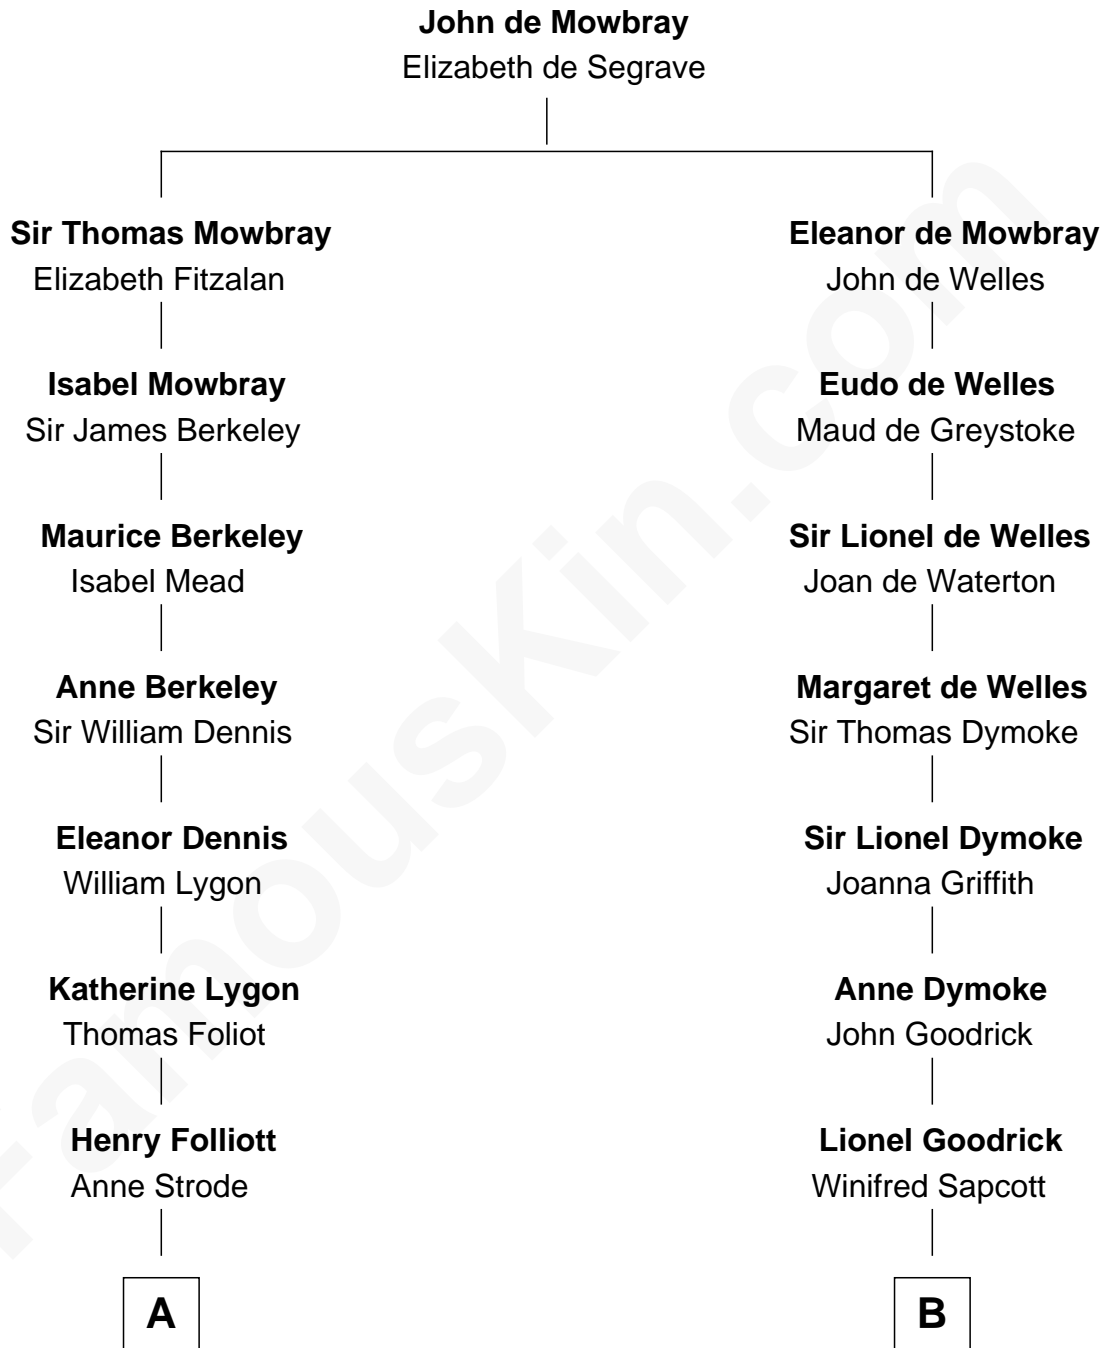

FamousKin.com

Relationship Chart of

Sir Winston Churchill

Prime Minister of the United Kingdom

16th cousin 3 times removed of

Lucille Ball

TV Actress - "I Love Lucy"

C

Nellie Rebecca Durrell

Jasper Clinton Ball

Henry Durrell Ball

Desiree Evelyn Hunt

Lucille Ball

TV Actress - "I Love Lucy"

FamousKin.com