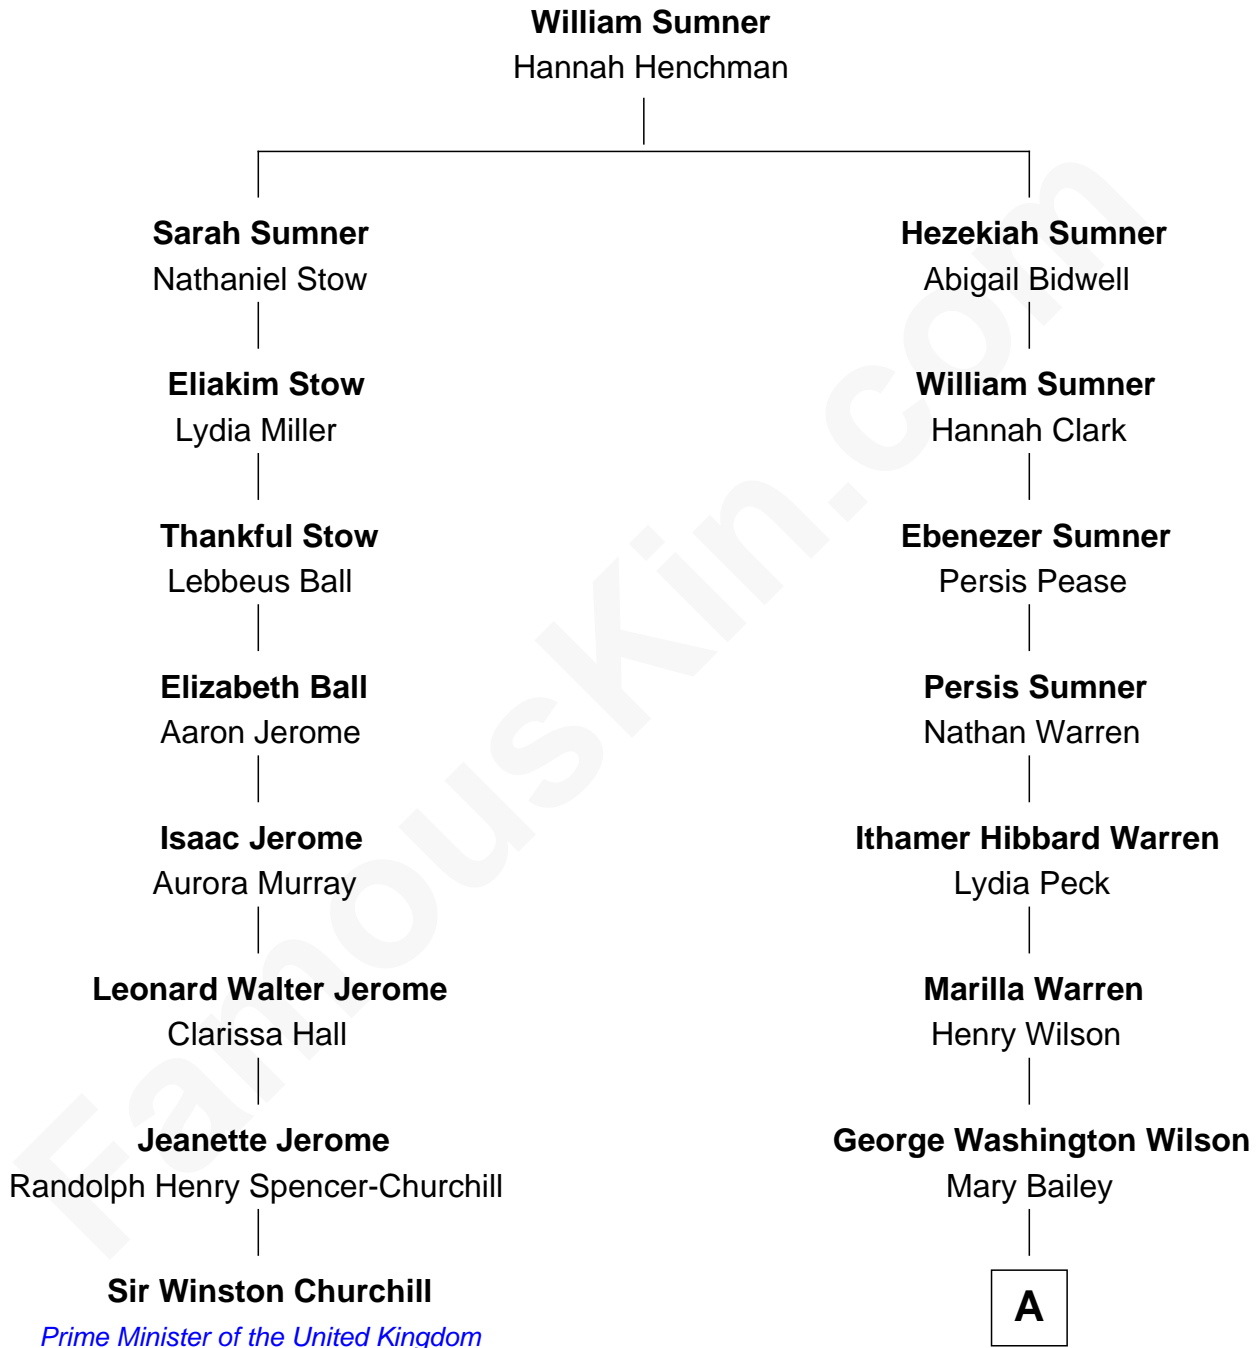

FamousKin.com

Relationship Chart of

Sir Winston Churchill

Prime Minister of the United Kingdom

7th cousin 3 times removed of

Brian Wilson

Co-Founder of The Beach Boys

A

|
William Henry Wilson

Alta Lenora Chitwood

|
William Coral Wilson

Edith Sophia Sthole

|
Murray Gage Wilson

Audree Neva Korthof

|
Brian Wilson

Co-Founder of The Beach Boys