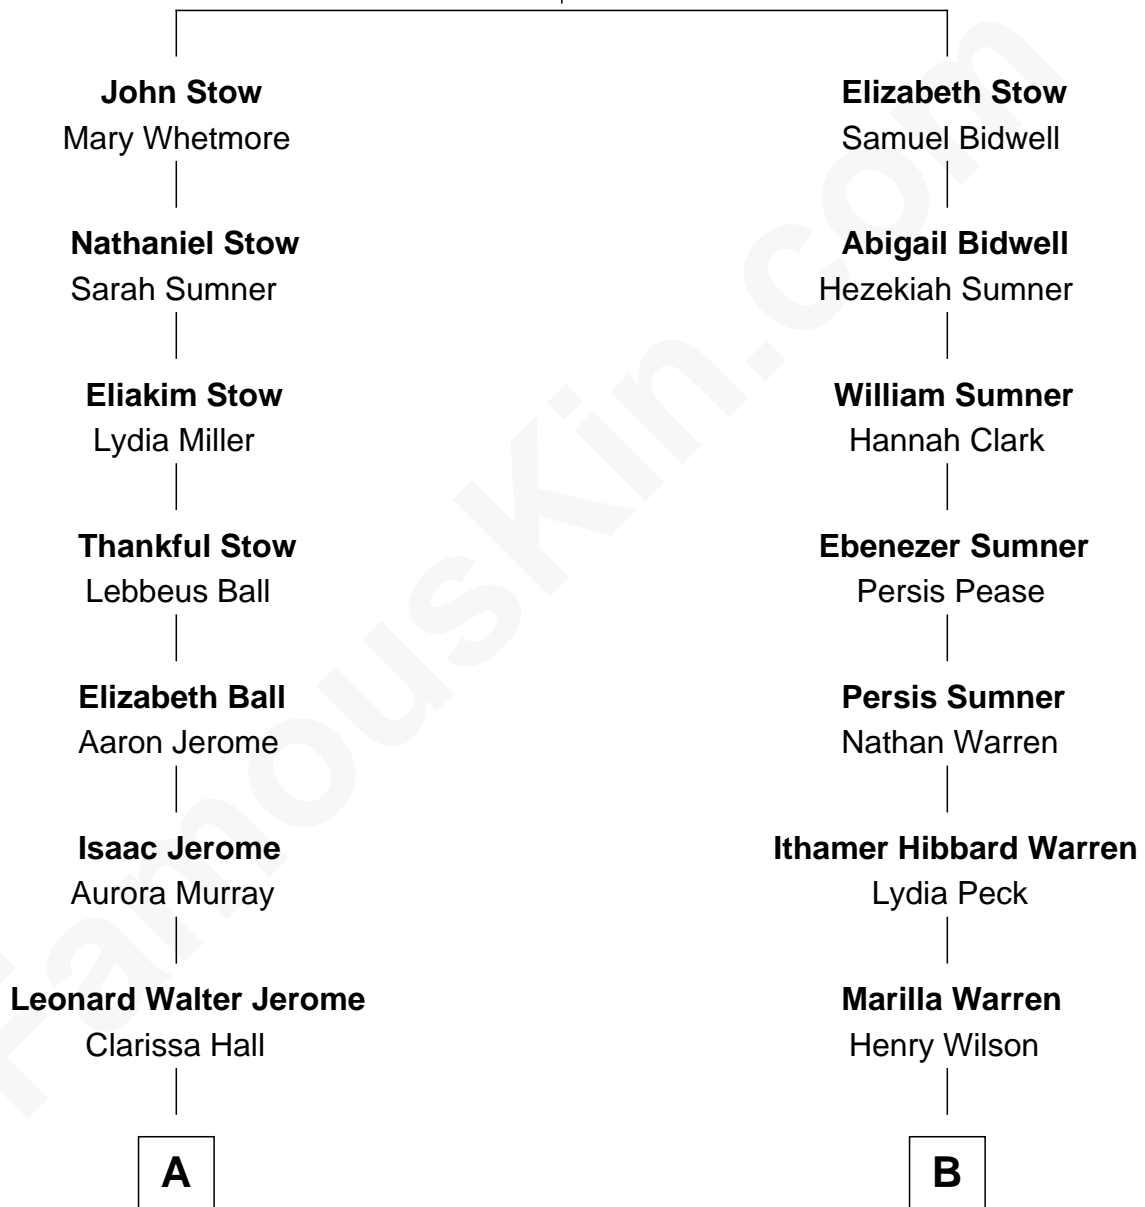

FamousKin.com

Relationship Chart of

Sir Winston Churchill

Prime Minister of the United Kingdom

8th cousin 3 times removed of

Brian Wilson

Co-Founder of The Beach Boys

Thomas Stow

Mary Griggs

A

Jeanette Jerome
Randolph Henry Spencer-Churchill

Sir Winston Churchill

Prime Minister of the United Kingdom

B

George Washington Wilson

Mary Bailey