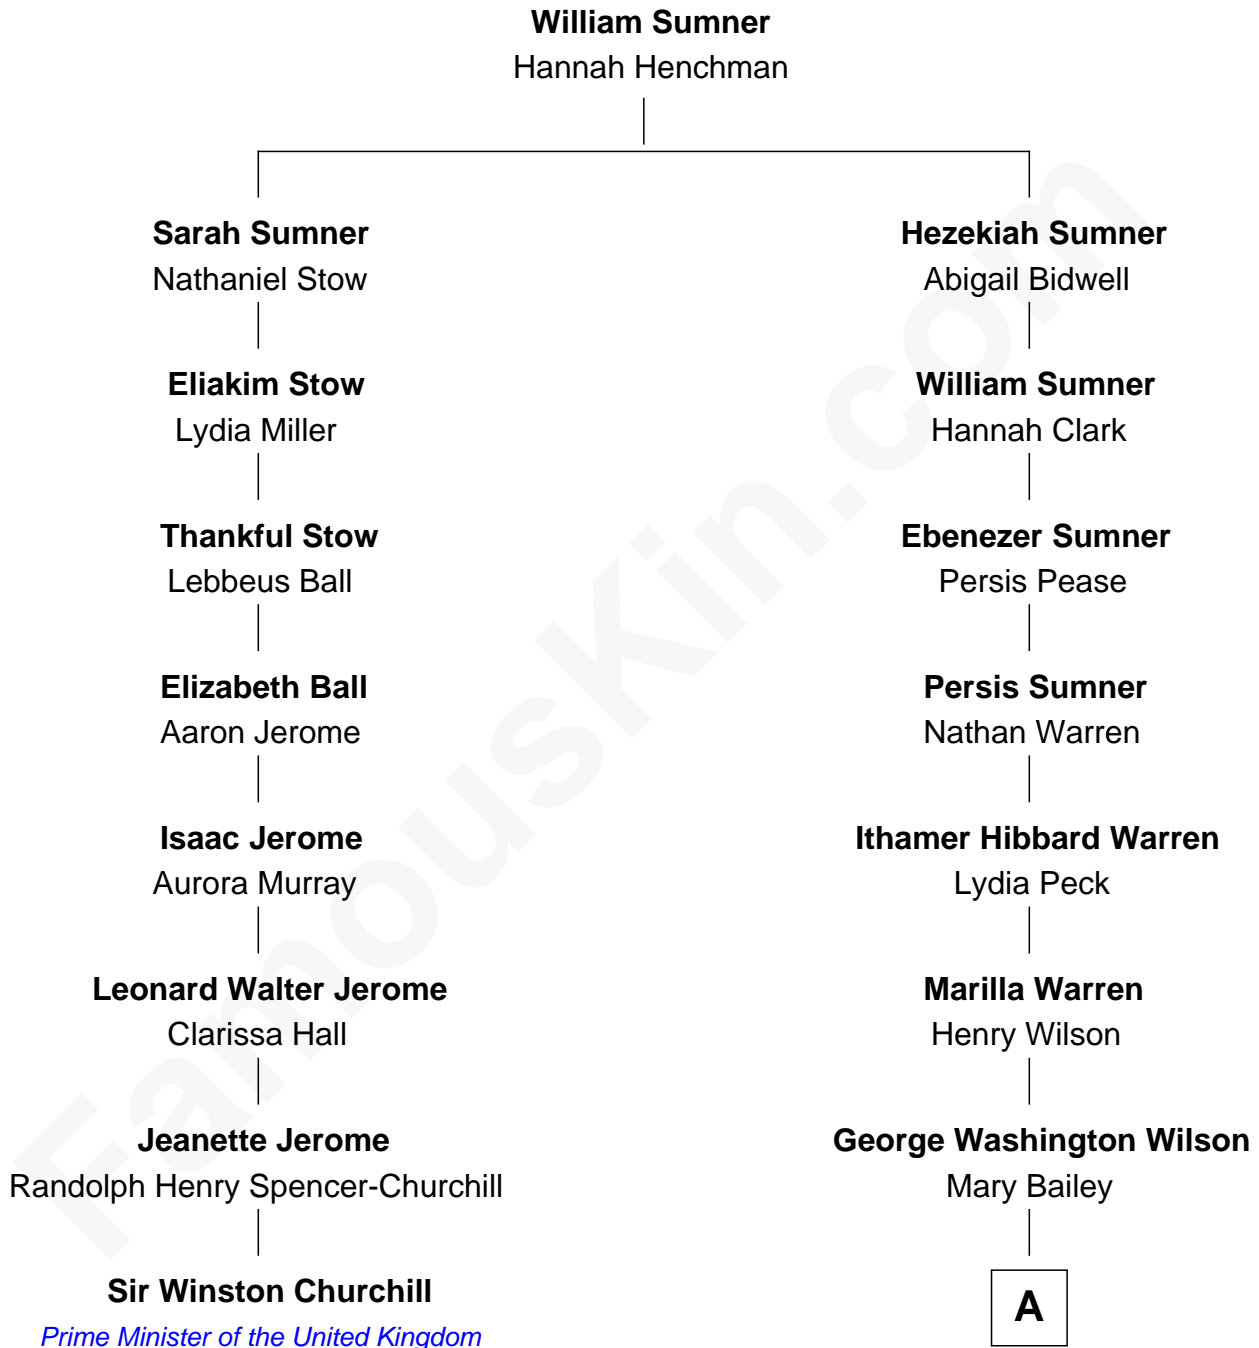

## Relationship Chart of

### Sir Winston Churchill

*Prime Minister of the United Kingdom*

7th cousin 3 times removed of

**Dennis Wilson**

*Co-Founder of The Beach Boys*

A

William Henry Wilson

Alta Lenora Chitwood