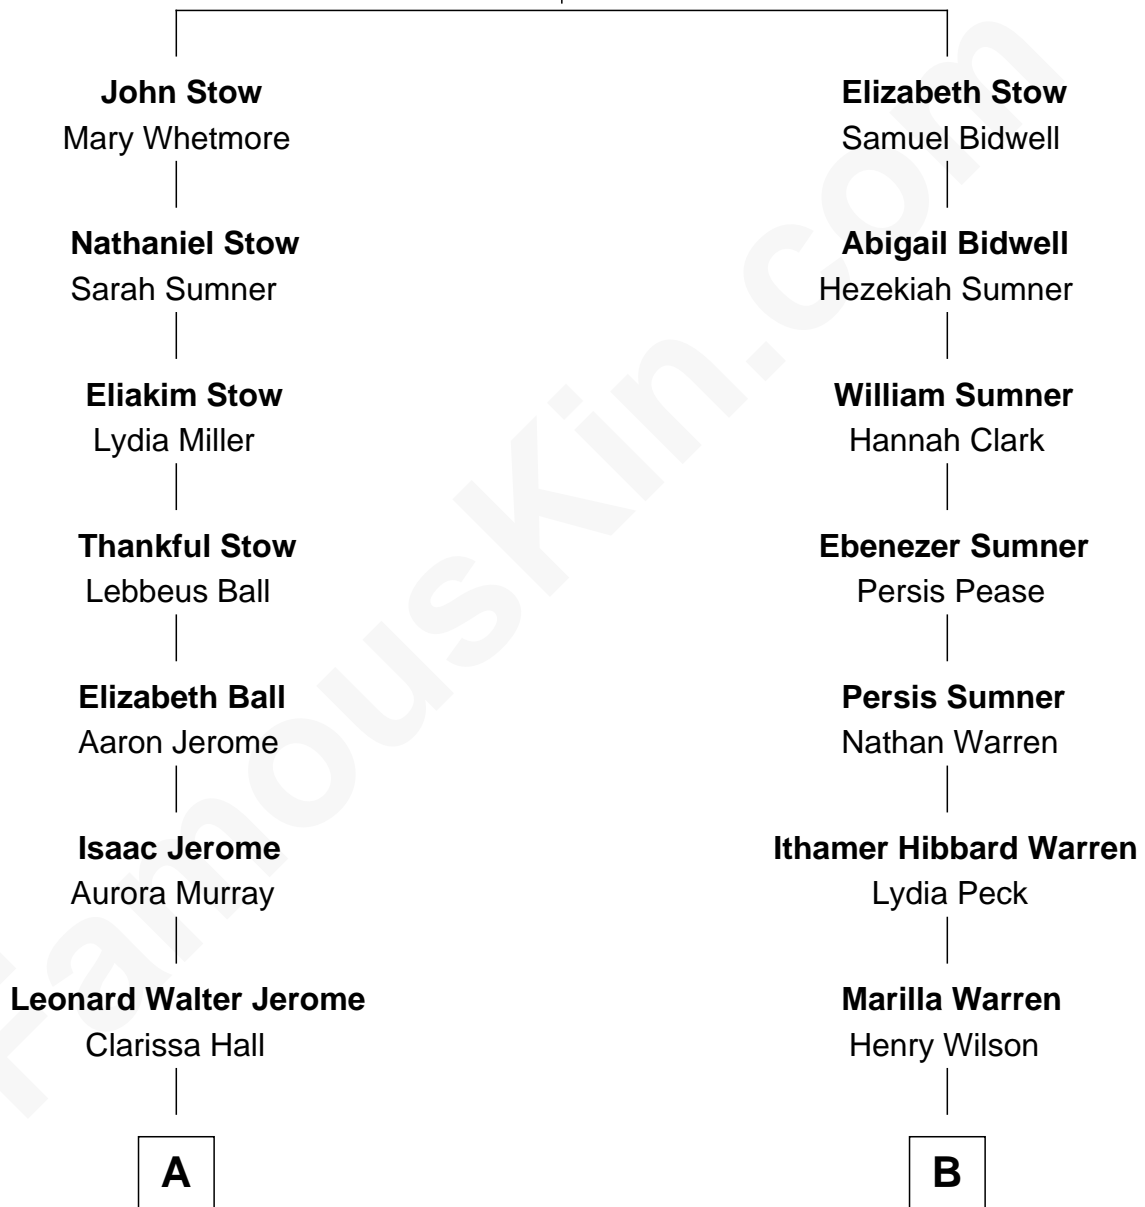

FamousKin.com

Relationship Chart of

Sir Winston Churchill

Prime Minister of the United Kingdom

8th cousin 3 times removed of

Dennis Wilson

Co-Founder of The Beach Boys

Thomas Stow

Mary Griggs

A

Jeanette Jerome
Randolph Henry Spencer-Churchill

Sir Winston Churchill

Prime Minister of the United Kingdom

B

George Washington Wilson

Mary Bailey