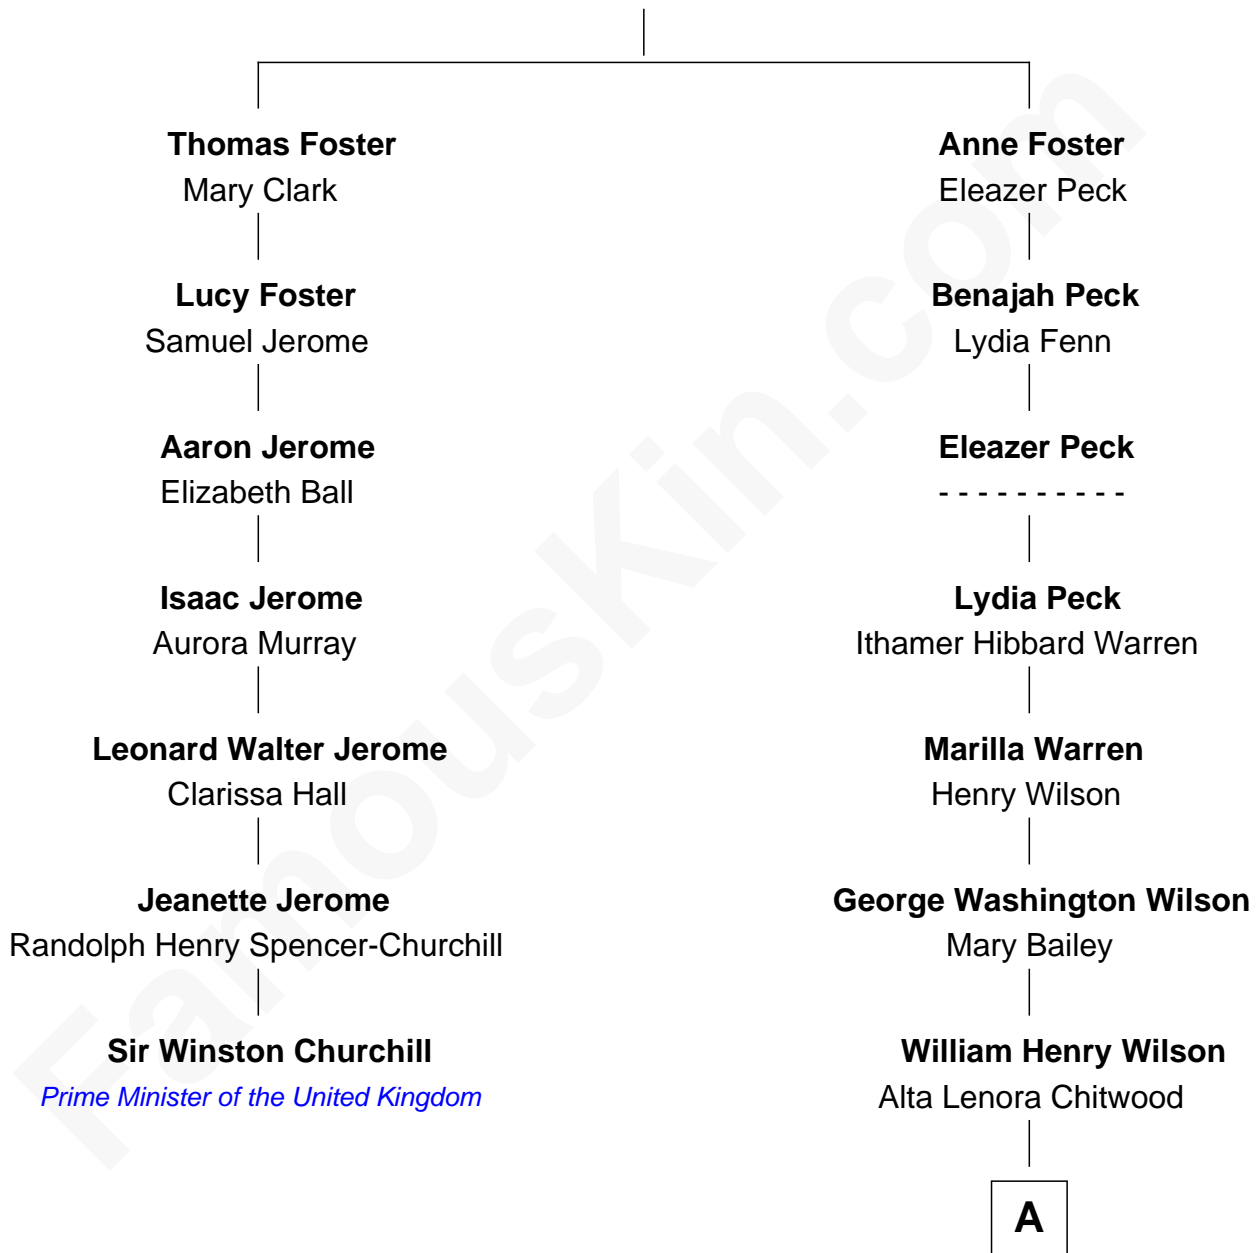

## Relationship Chart of

### Sir Winston Churchill

*Prime Minister of the United Kingdom*

6th cousin 3 times removed of

**Dennis Wilson**

*Co-Founder of The Beach Boys*

**Bartholomew Foster**

A

William Coral Wilson

Edith Sophia Sthole

Murray Gage Wilson

Audree Neva Korthof

Dennis Wilson

*Co-Founder of The Beach Boys*

FamousKin.com