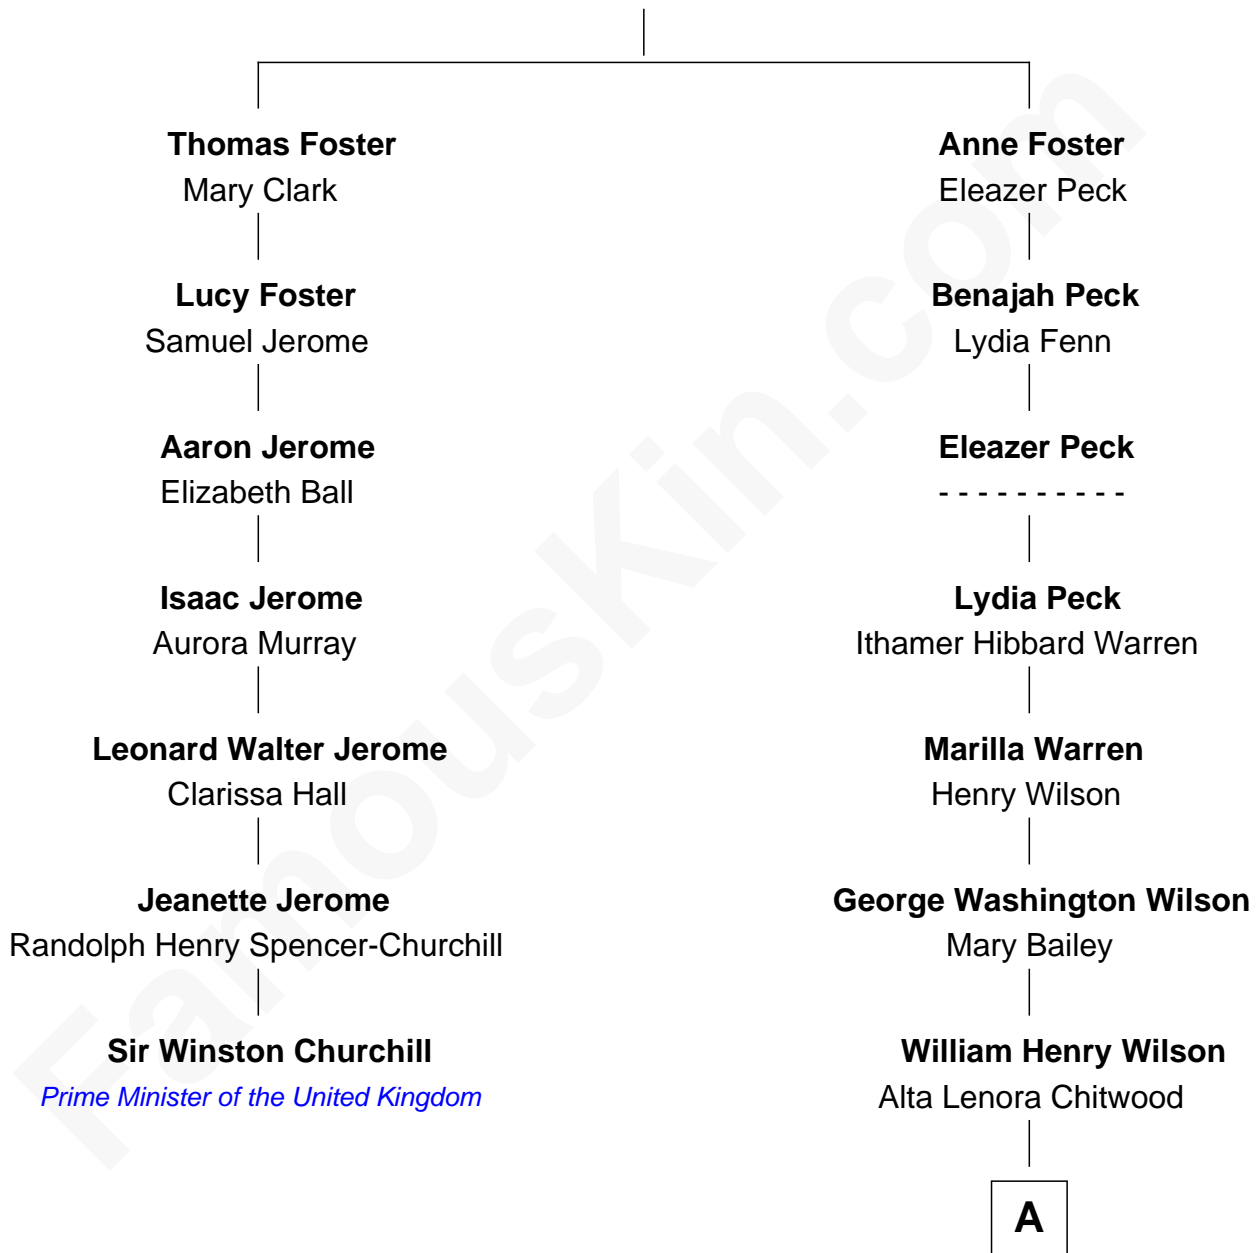

## Relationship Chart of

### Sir Winston Churchill

*Prime Minister of the United Kingdom*

6th cousin 3 times removed of

**Carl Wilson**

*Co-Founder of The Beach Boys*

**Bartholomew Foster**

**A**

—  
**William Coral Wilson**

Edith Sophia Sthole

—  
**Murray Gage Wilson**

Audree Neva Korthof

—  
**Carl Wilson**

*Co-Founder of The Beach Boys*

FamousKin.com