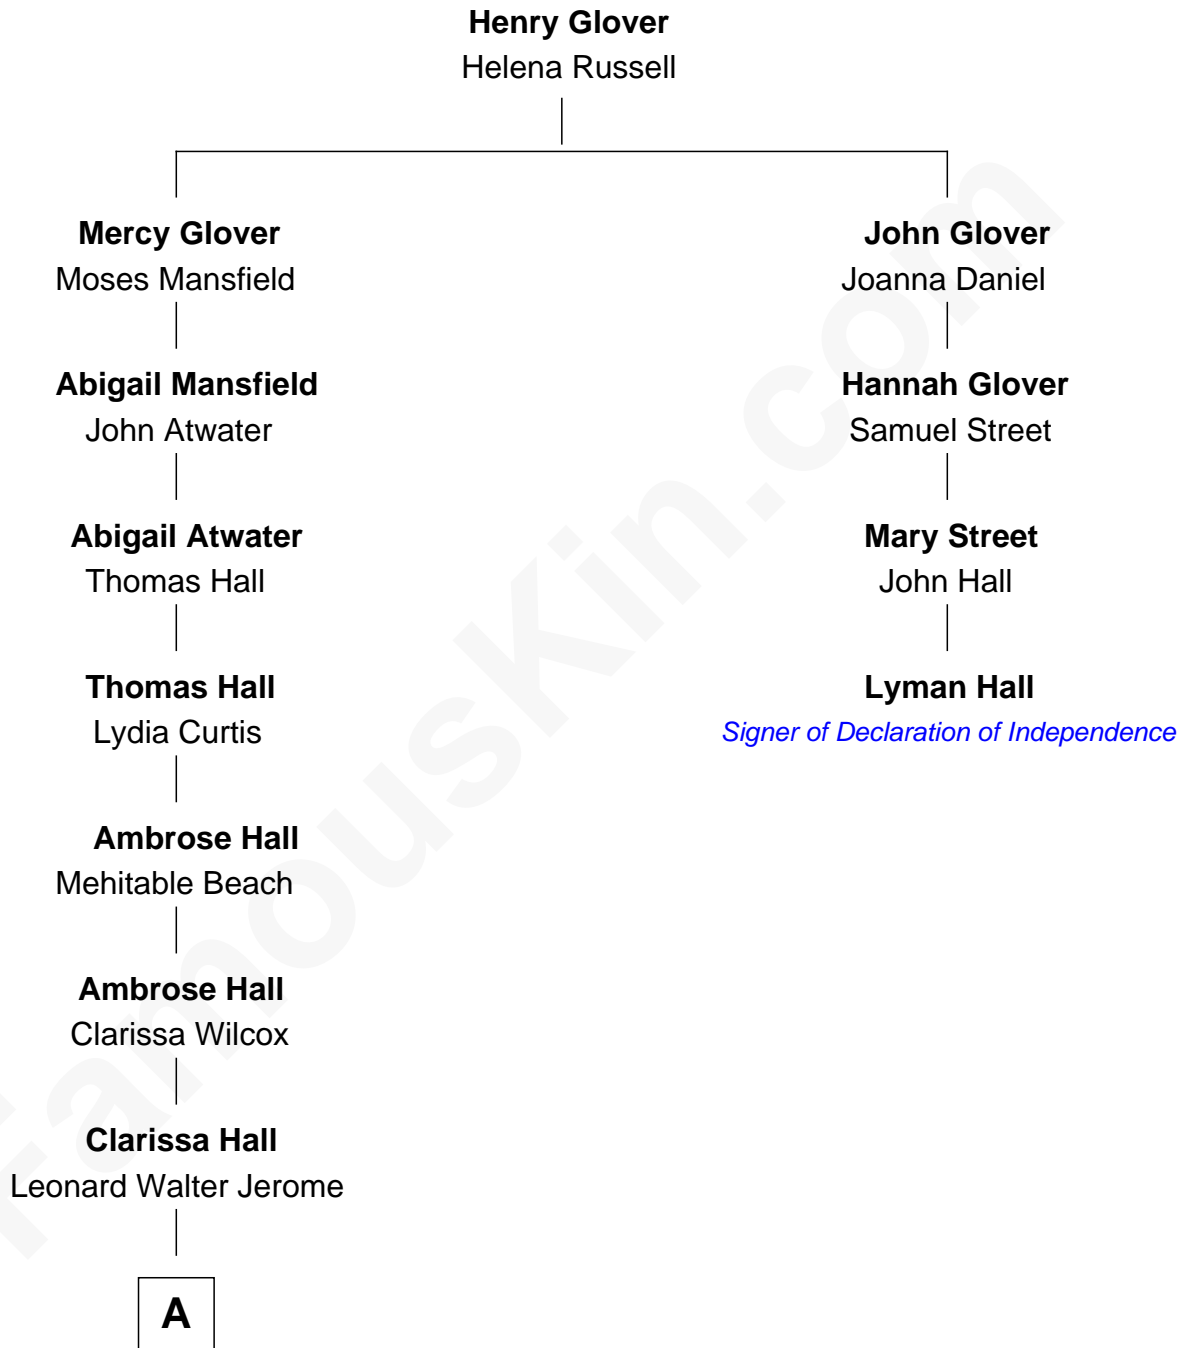

## Relationship Chart of

### Sir Winston Churchill

*Prime Minister of the United Kingdom*

3rd cousin 5 times removed of

**Lyman Hall**

*Signer of the Declaration of Independence*

**A**

—  
**Jeanette Jerome**

Randolph Henry Spencer-Churchill