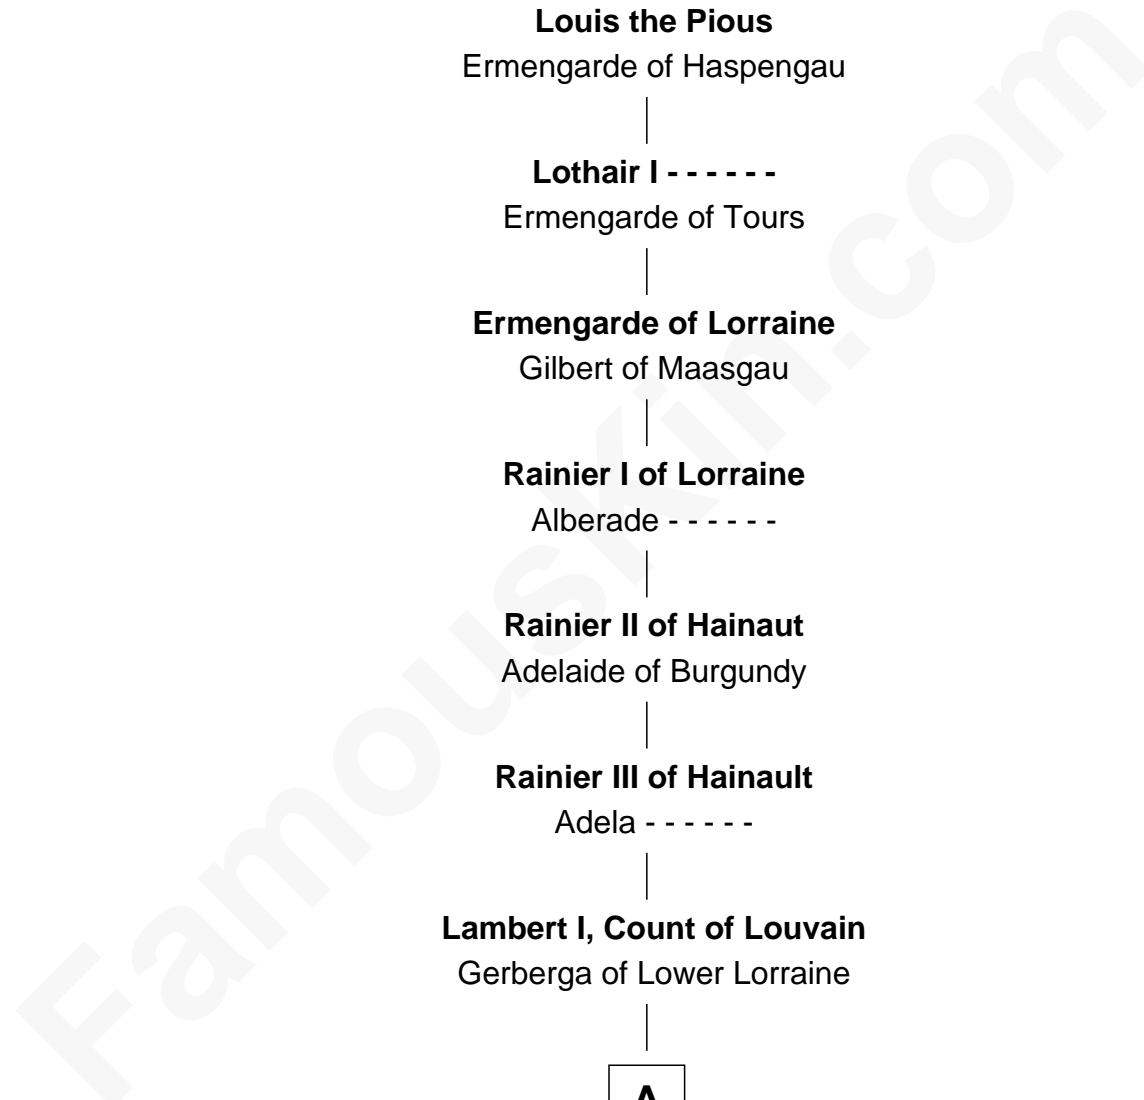

**FamousKin.com**  
**Relationship Chart of**  
**Sir Winston Churchill**  
*Prime Minister of the United Kingdom*

**34th Great-grandson of**

**Charlemagne**  
*King of the Franks*

**A**

**Lambert II, Count of Louvain**

Oda of Lorraine

**Henry II, Count of Louvain**

Adela of Orthen

**Gottfried I, Count of Louvain**

Ide de Chiny

**Godfrey II, Count of Louvain**

Luitgarde of Sulzbach

**Godfrey III, Count of Louvain**