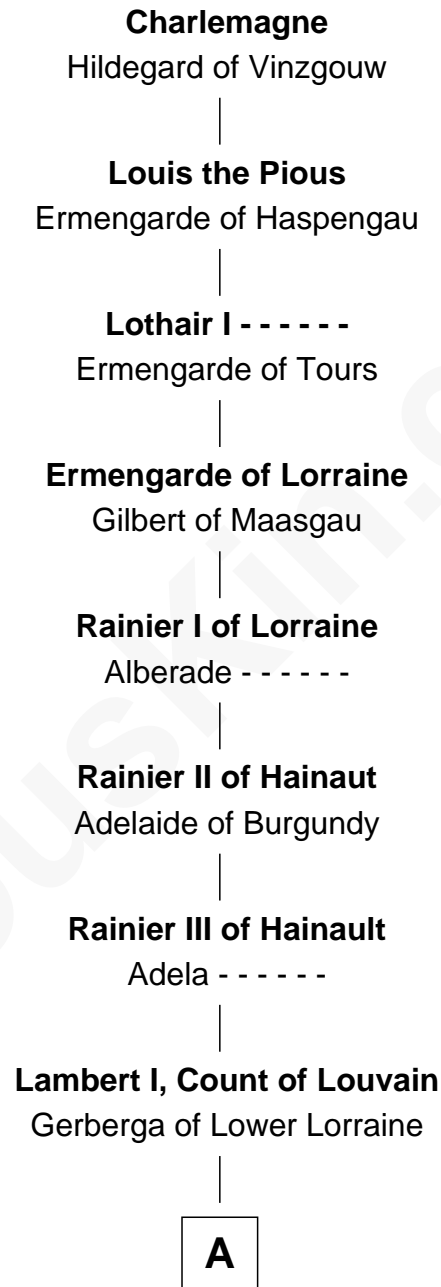

**FamousKin.com**  
**Relationship Chart of**  
**Sir Winston Churchill**  
*Prime Minister of the United Kingdom*

**34th Great-grandson of**

**Charlemagne**  
*King of the Franks*

**A**

**Lambert II, Count of Louvain**

Oda of Lorraine

**Henry II, Count of Louvain**

Adela of Orthen

**Gottfried I, Count of Louvain**

Ide de Chiny

**Godfrey II, Count of Louvain**

Luitgarde of Sulzbach

**Godfrey III, Count of Louvain**

Edmund Plantagenet

**Henry Plantagenet**

Maud de Chaworth

**B**

**B**

**Joan of Lancaster**

John de Mowbray

**John de Mowbray**