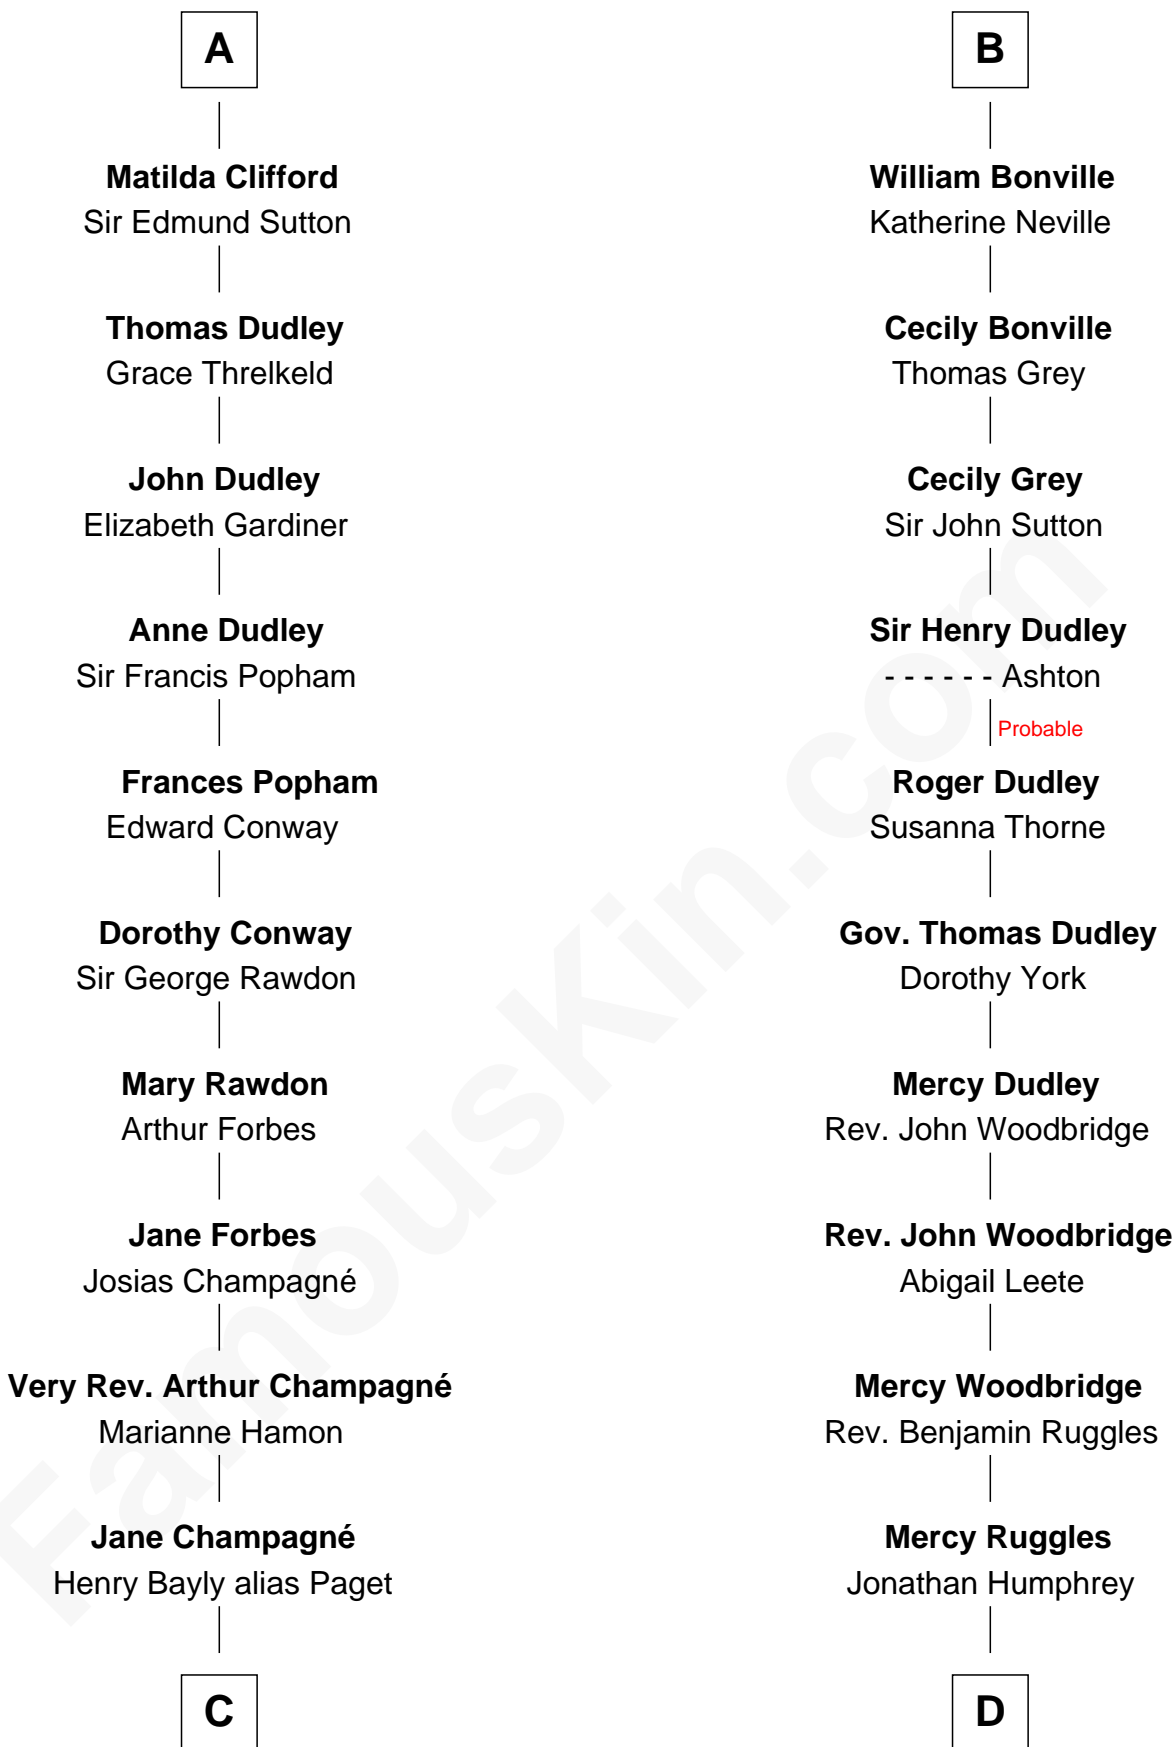

## Relationship Chart of

### Sir Winston Churchill

*Prime Minister of the United Kingdom*

20th cousin 1 time removed of

**John Brown**

*American Abolitionist*

**C**

**Jane Paget**  
George Stewart

**Jane Stewart**  
Sir George Spencer-Churchill

**Sir John Winston Spencer-Churchill**  
Frances Anne Emily Vane

**Randolph Henry Spencer-Churchill**  
Jeanette Jerome

**Sir Winston Churchill**  
*Prime Minister of the United Kingdom*

**D**

**Oliver Humphrey**  
Sarah Garrett

**Ruth Humphrey**  
Gideon Mills

**Ruth Mills**  
Owen Brown

**John Brown**  
*American Abolitionist*

FamousKin.com