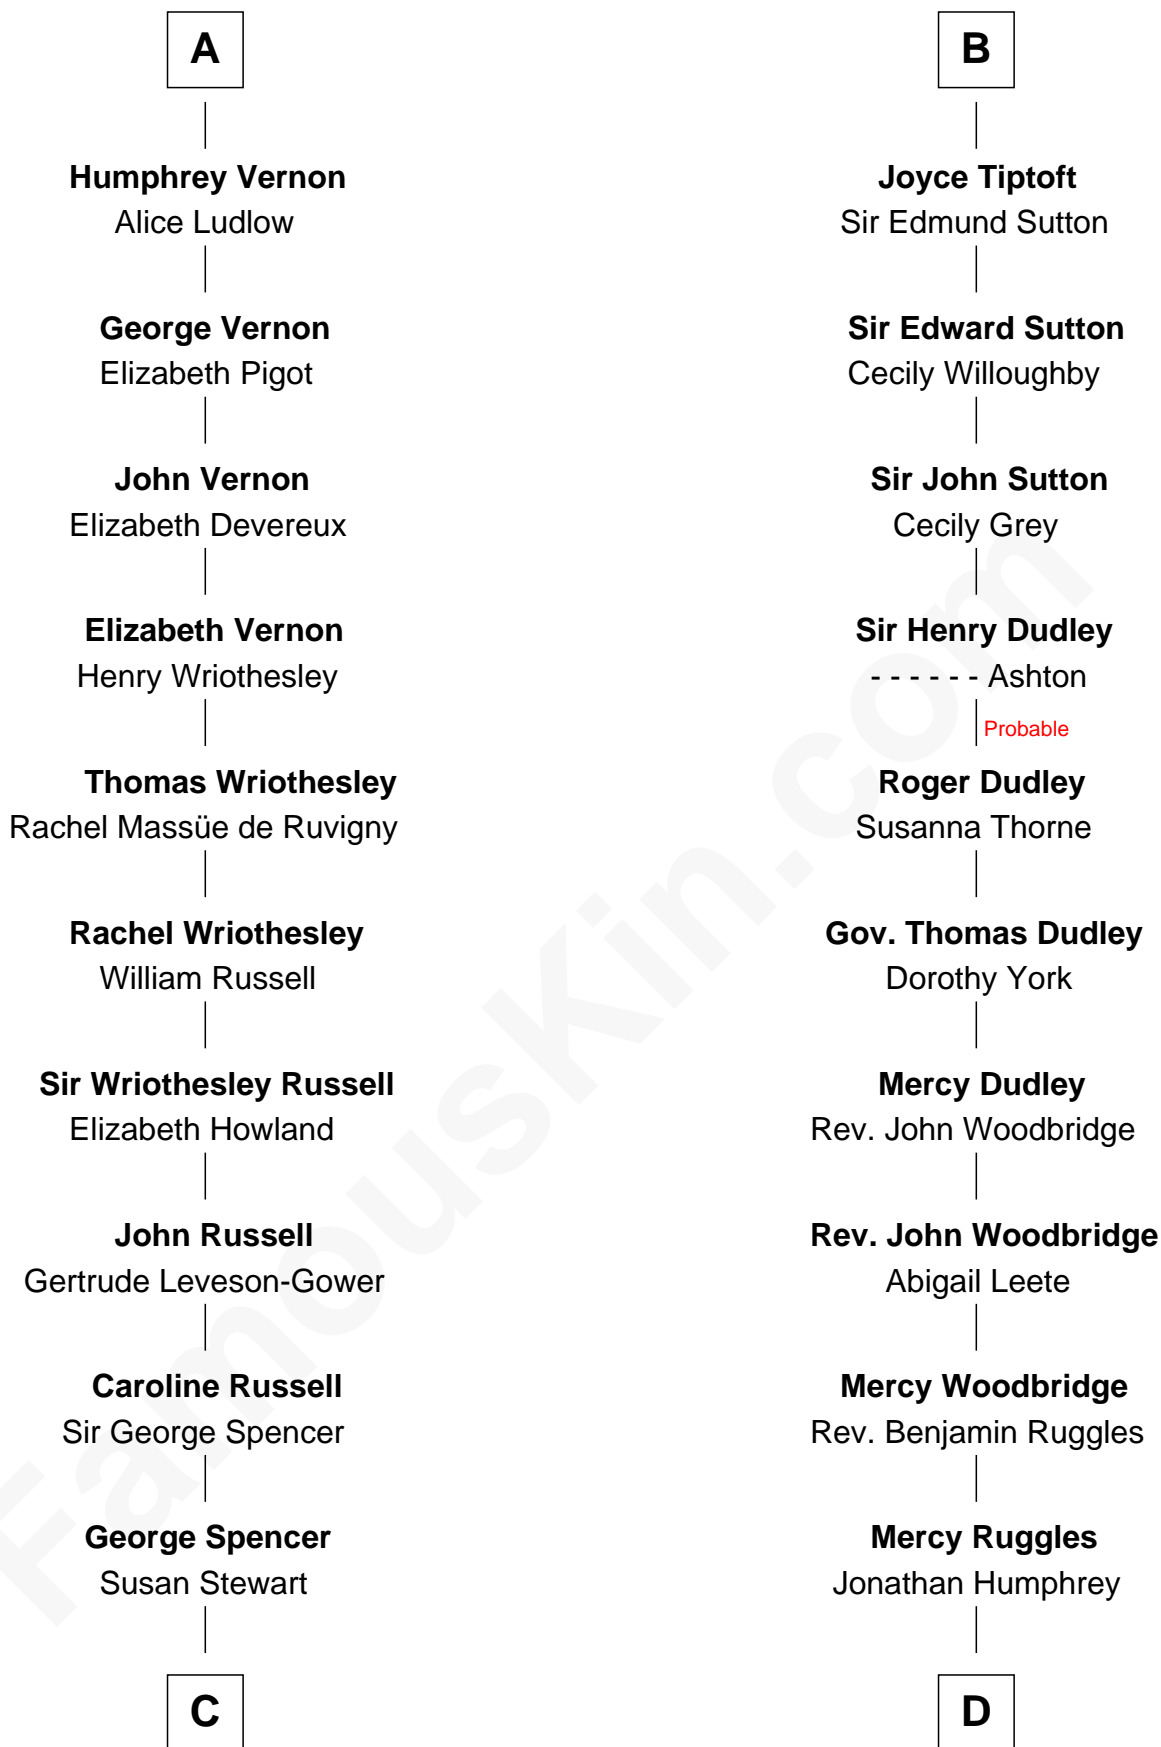

FamousKin.com

Relationship Chart of

Sir Winston Churchill

Prime Minister of the United Kingdom

20th cousin of

John Brown

American Abolitionist

Sir John FitzGeoffrey

Isabel le Bigod

C

Sir George Spencer-Churchill

Jane Stewart

Sir John Winston Spencer-Churchill

Frances Anne Emily Vane

Randolph Henry Spencer-Churchill

Jeanette Jerome