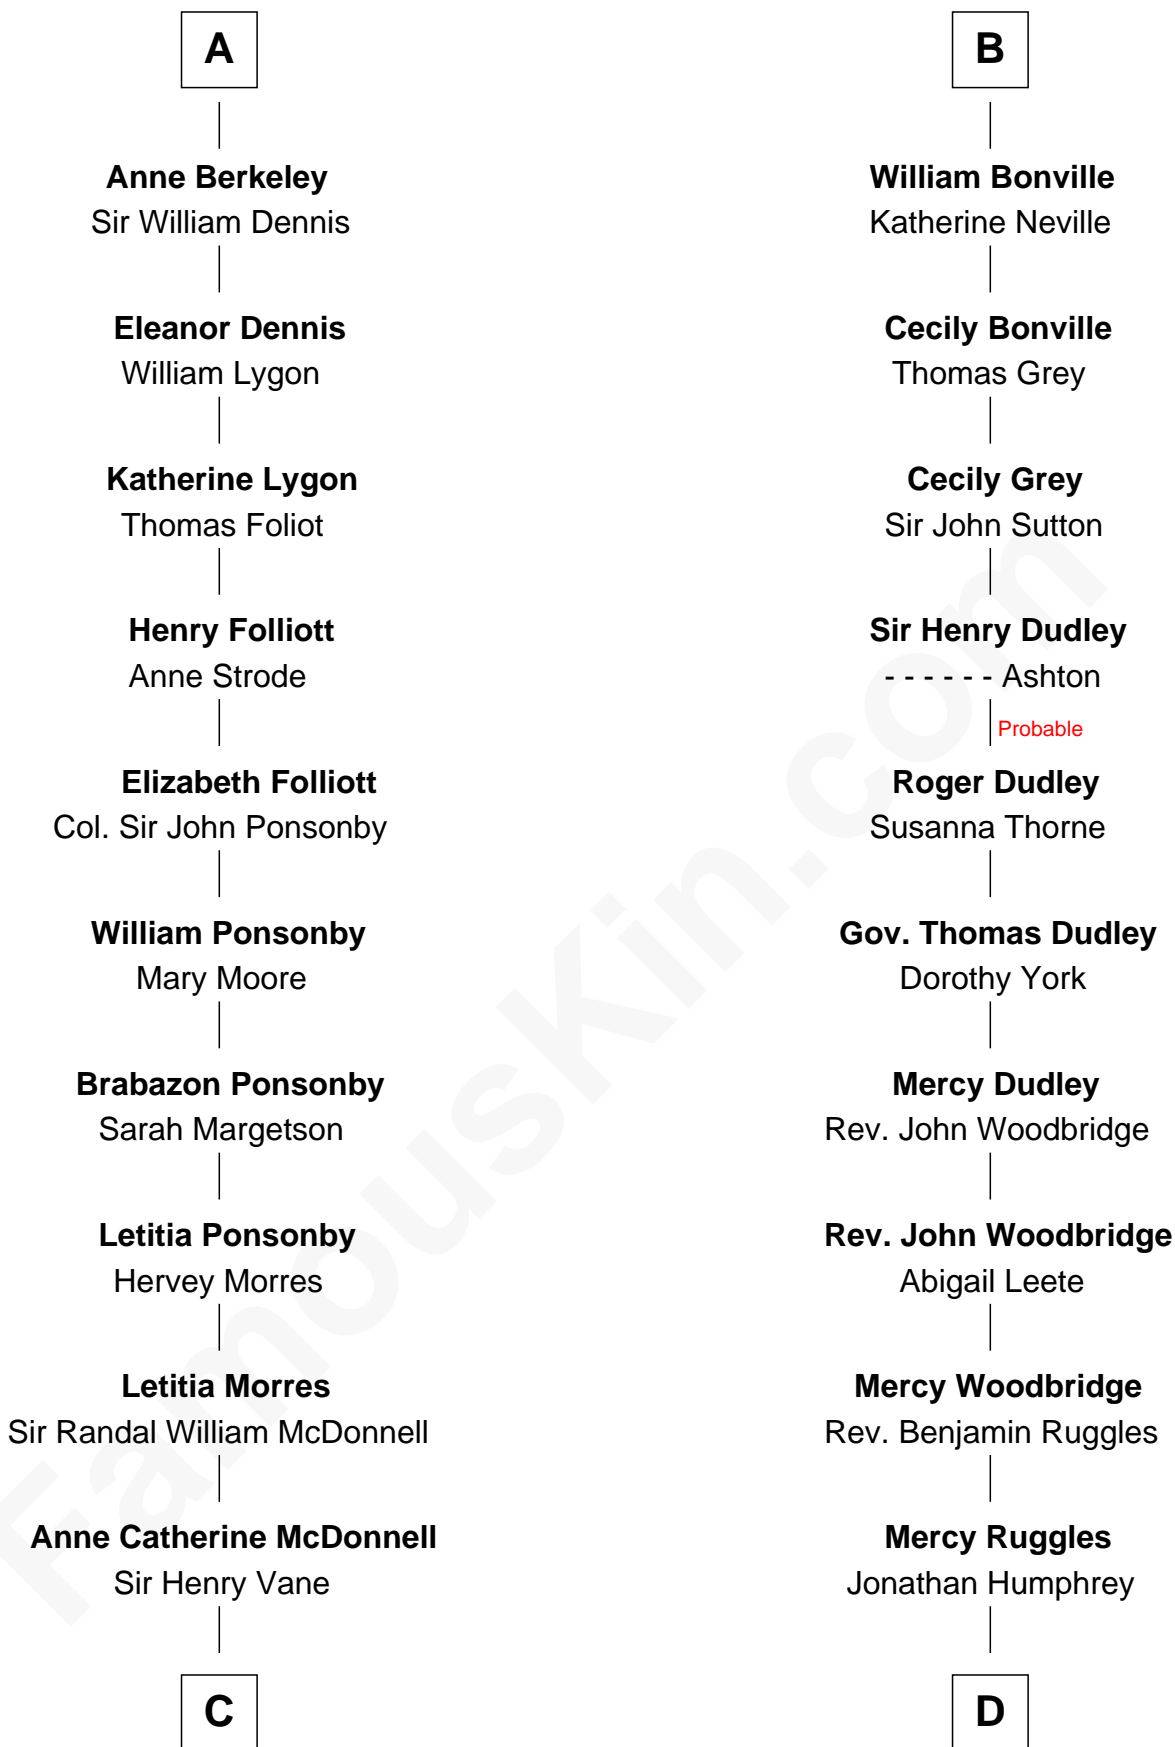

FamousKin.com

Relationship Chart of

Sir Winston Churchill

Prime Minister of the United Kingdom

20th cousin of

John Brown

American Abolitionist

C

Frances Anne Emily Vane-Tempest

Sir Charles William Stewart

Frances Anne Emily Vane

Sir John Winston Spencer-Churchill

Randolph Henry Spencer-Churchill

Jeanette Jerome

Sir Winston Churchill

Prime Minister of the United Kingdom

American Abolitionist

FamousKin.com