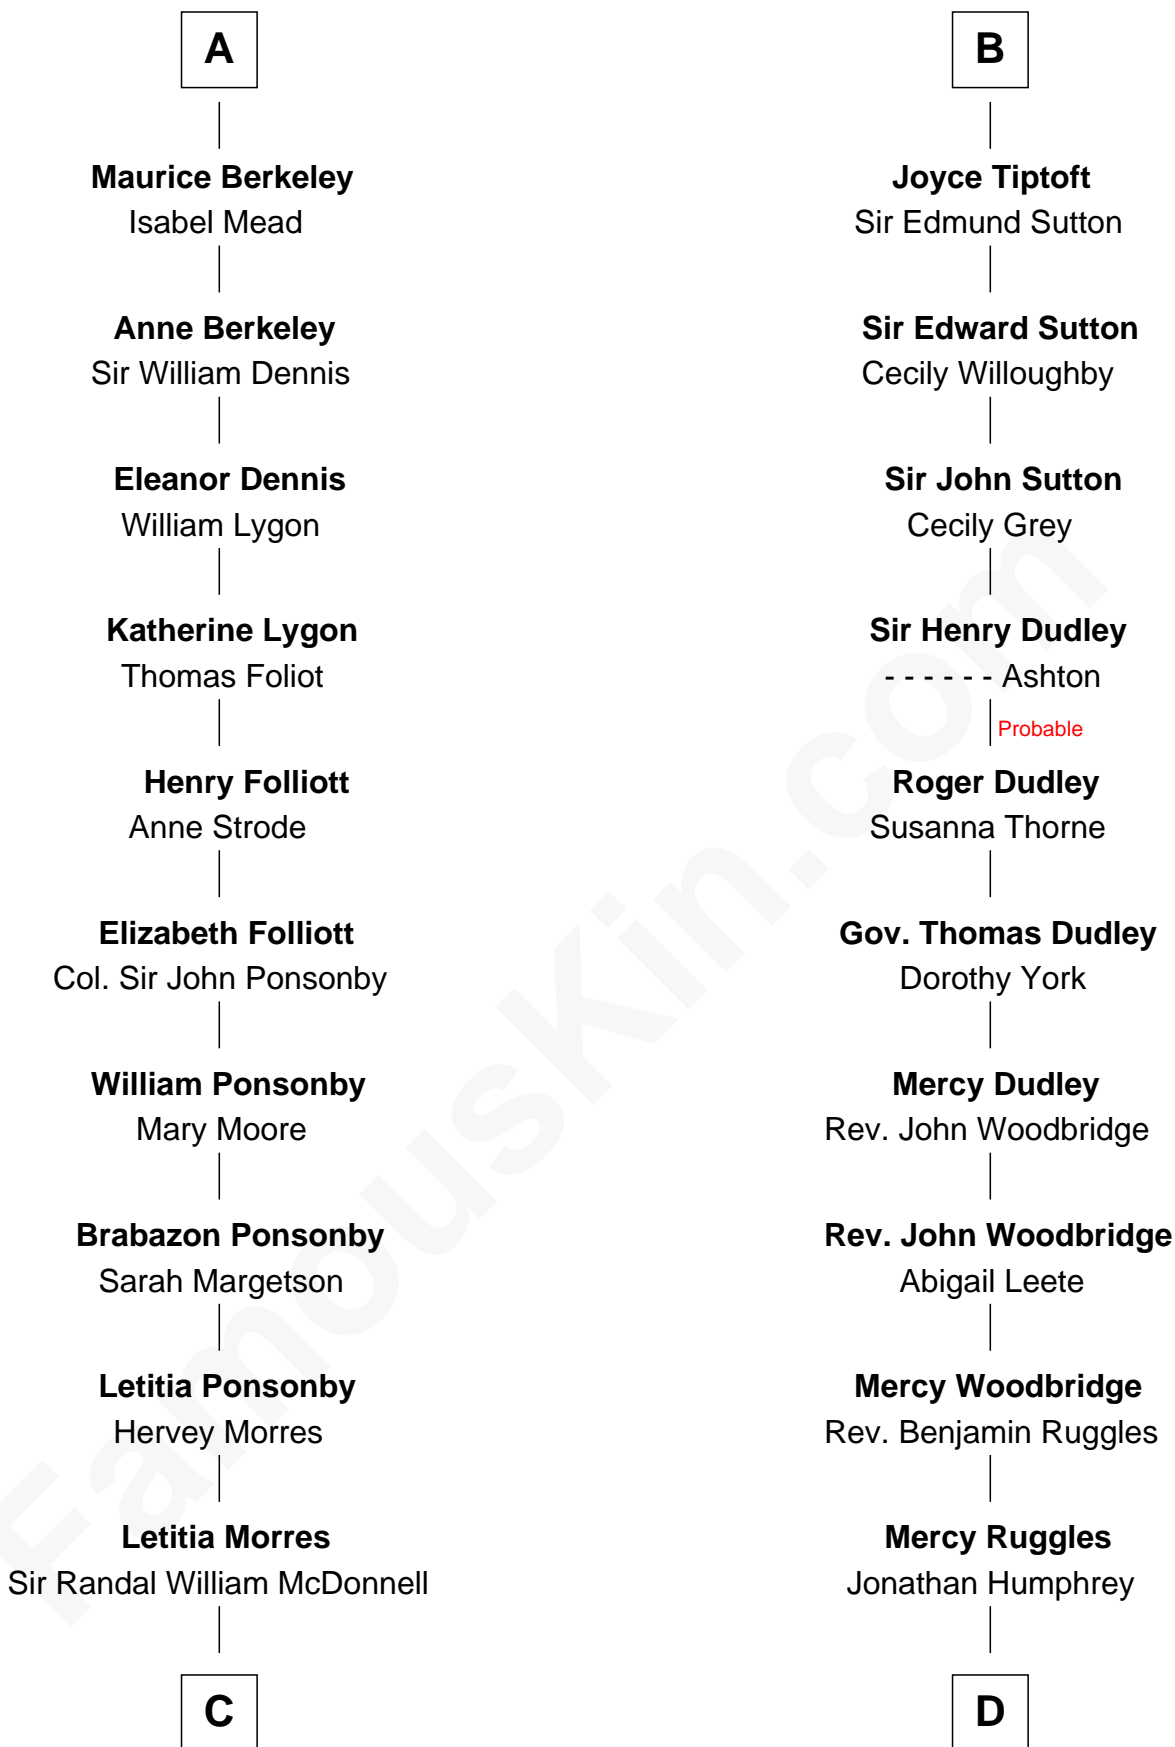

FamousKin.com

Relationship Chart of

Sir Winston Churchill

Prime Minister of the United Kingdom

20th cousin 1 time removed of

John Brown

American Abolitionist

Henry II, Duke of Brabant

Marie of Hohenstaufen

Matilda of Brabant
Robert I, Count of Artois

Blanche of Artois
Edmund Plantagenet

Henry Plantagenet
Maud de Chaworth

Joan of Lancaster
John de Mowbray

John de Mowbray
Elizabeth de Segrave

Sir Thomas Mowbray
Elizabeth Fitzalan

Isabel Mowbray
Sir James Berkeley

A

Matilda of Brabant
Robert I, Count of Artois

Blanche of Artois
Edmund Plantagenet

Henry Plantagenet
Maud de Chaworth

Eleanor Plantagenet
Richard Fitzalan

Alice Fitzalan
Sir Thomas de Holand

Eleanor Holand
Edward Cherleton

Joyce Cherleton
Sir John Tiptoft

B

C

Anne Catherine McDonnell

Sir Henry Vane

Frances Anne Emily Vane-Tempest