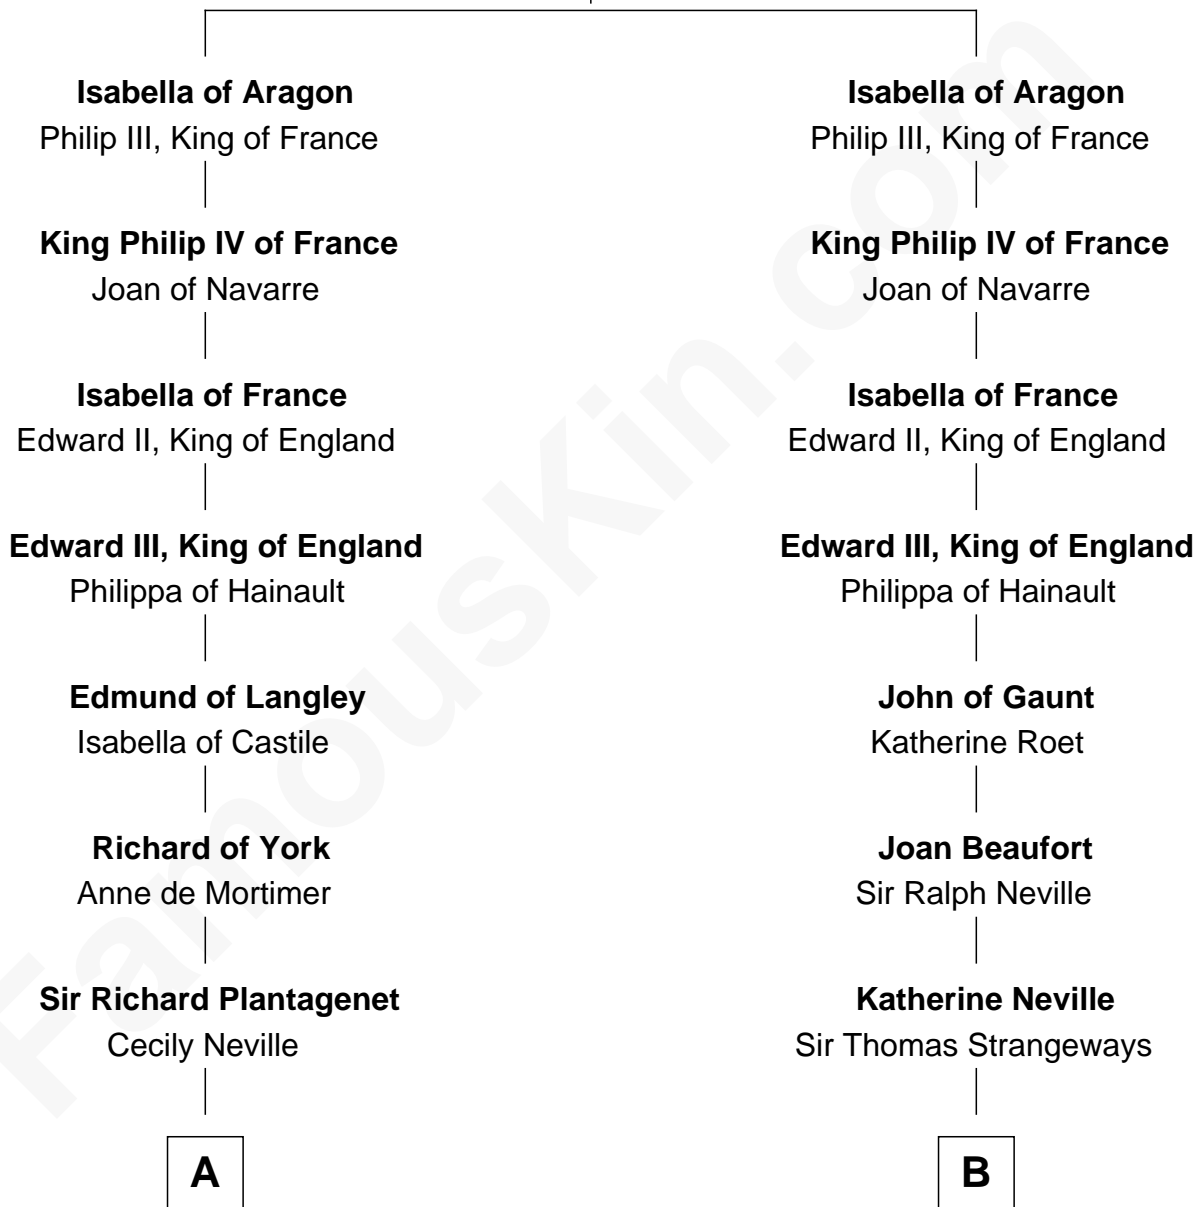

## Relationship Chart of

### Sir Winston Churchill

*Prime Minister of the United Kingdom*

20th cousin 1 time removed of

**John Brown**

*American Abolitionist*

**James I, King of Aragon**

Yolanda of Hungary

**C**

**Jane Paget**  
George Stewart

**Jane Stewart**  
Sir George Spencer-Churchill

**Sir John Winston Spencer-Churchill**  
Frances Anne Emily Vane

**Randolph Henry Spencer-Churchill**  
Jeanette Jerome

**Sir Winston Churchill**  
*Prime Minister of the United Kingdom*