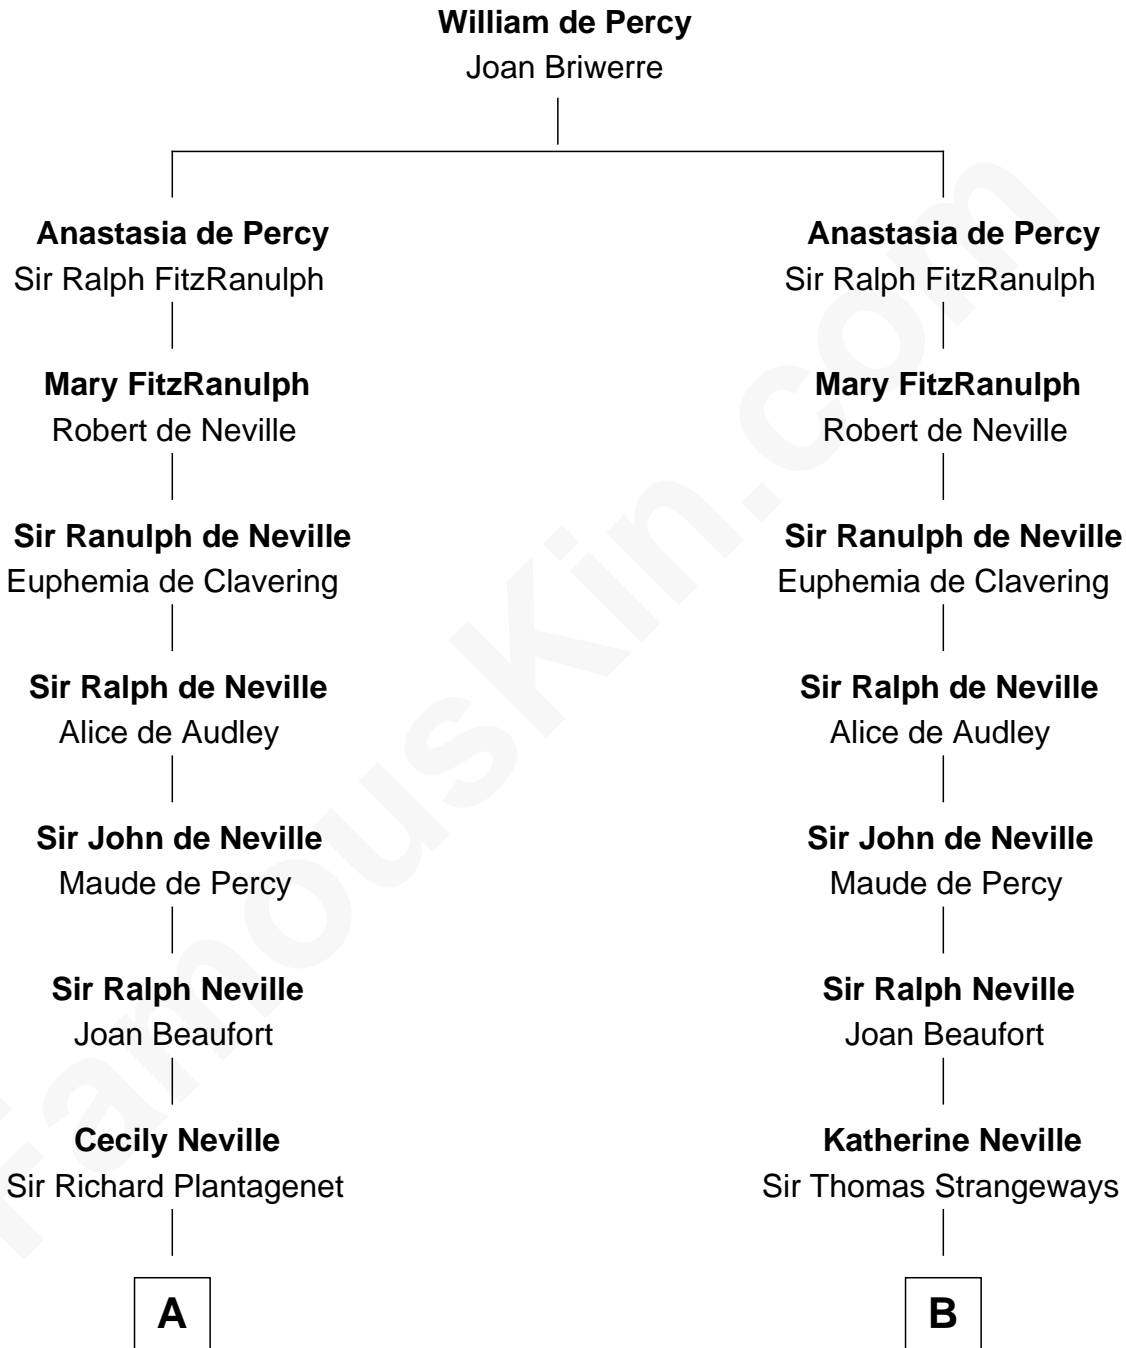

FamousKin.com

Relationship Chart of

Sir Winston Churchill

Prime Minister of the United Kingdom

20th cousin 1 time removed of

John Brown

American Abolitionist

C

Jane Paget
George Stewart

Jane Stewart
Sir George Spencer-Churchill

Sir John Winston Spencer-Churchill
Frances Anne Emily Vane

Randolph Henry Spencer-Churchill
Jeanette Jerome

Sir Winston Churchill
Prime Minister of the United Kingdom