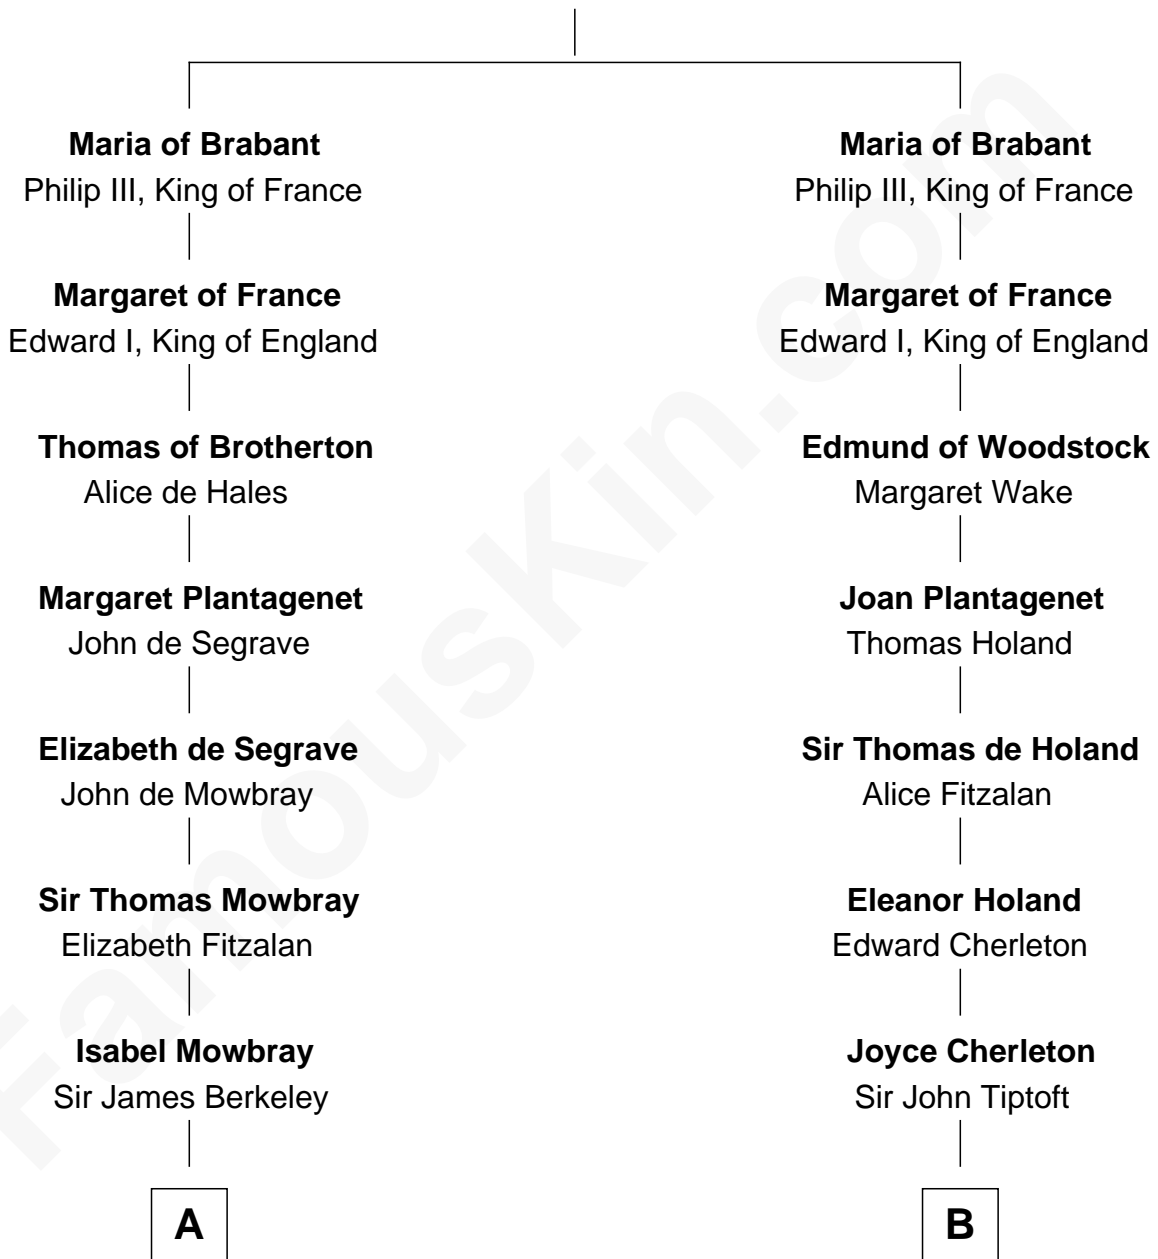

FamousKin.com

Relationship Chart of

Sir Winston Churchill

Prime Minister of the United Kingdom

20th cousin 1 time removed of

John Brown

American Abolitionist

Henry III, Duke of Brabant

Adelaide of Burgundy

C

Anne Catherine McDonnell

Sir Henry Vane

Frances Anne Emily Vane-Tempest

Sir Charles William Stewart

Frances Anne Emily Vane

Sir John Winston Spencer-Churchill

Randolph Henry Spencer-Churchill

Jeanette Jerome

Sir Winston Churchill

Prime Minister of the United Kingdom

D

Oliver Humphrey

Sarah Garrett

Ruth Humphrey