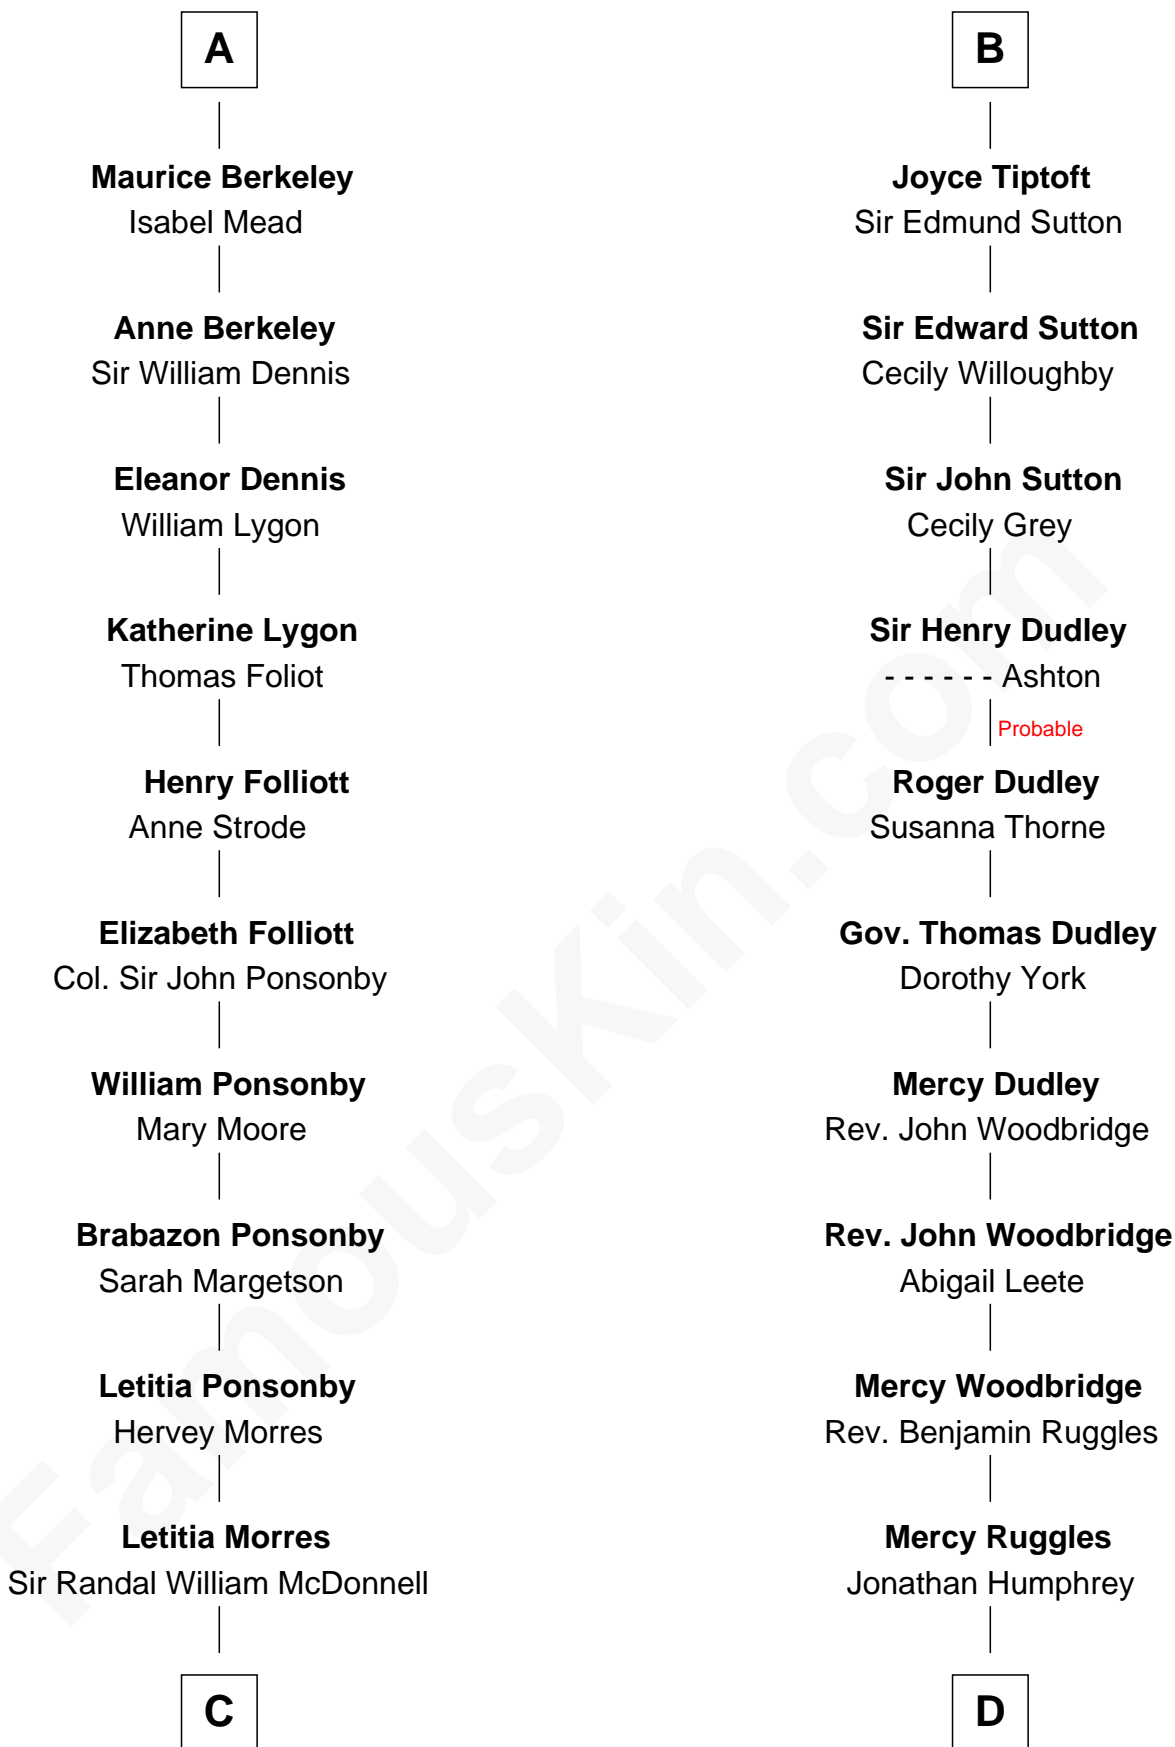

FamousKin.com

Relationship Chart of

Sir Winston Churchill

Prime Minister of the United Kingdom

20th cousin 1 time removed of

John Brown

American Abolitionist

Henry III, Duke of Brabant

Adelaide of Burgundy

C

Anne Catherine McDonnell

Sir Henry Vane

Frances Anne Emily Vane-Tempest

Sir Charles William Stewart

Frances Anne Emily Vane

Sir John Winston Spencer-Churchill