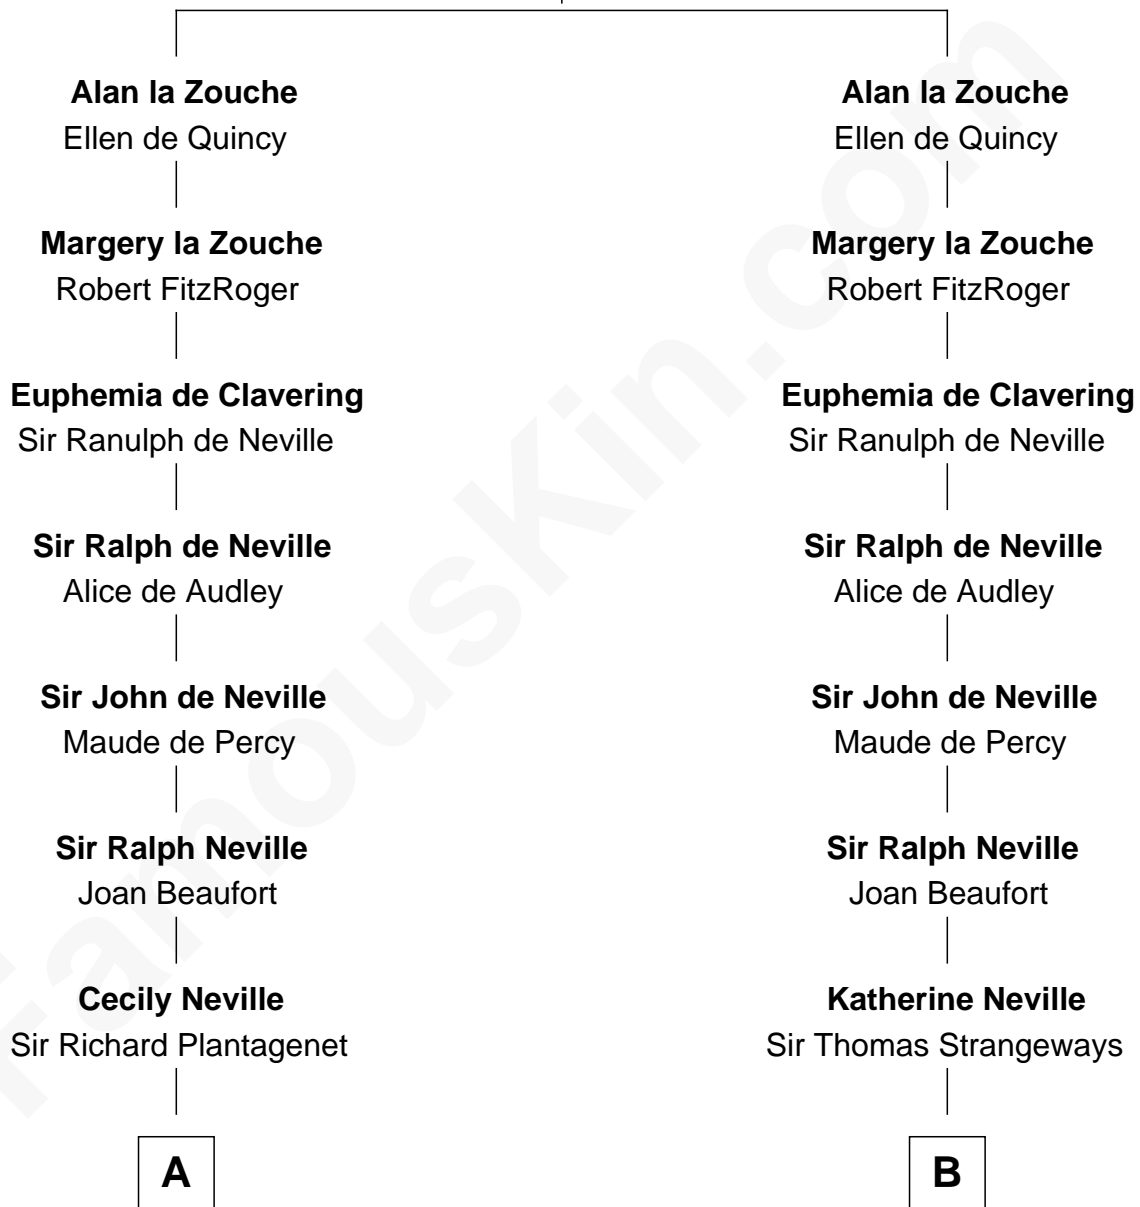

## Relationship Chart of

### Sir Winston Churchill

*Prime Minister of the United Kingdom*

20th cousin 1 time removed of

**John Brown**

*American Abolitionist*

**Roger la Zouche**

Margaret Biset

**C**

**Jane Paget**  
George Stewart

**Jane Stewart**  
Sir George Spencer-Churchill

**Sir John Winston Spencer-Churchill**  
Frances Anne Emily Vane

**Randolph Henry Spencer-Churchill**  
Jeanette Jerome

**Sir Winston Churchill**  
*Prime Minister of the United Kingdom*