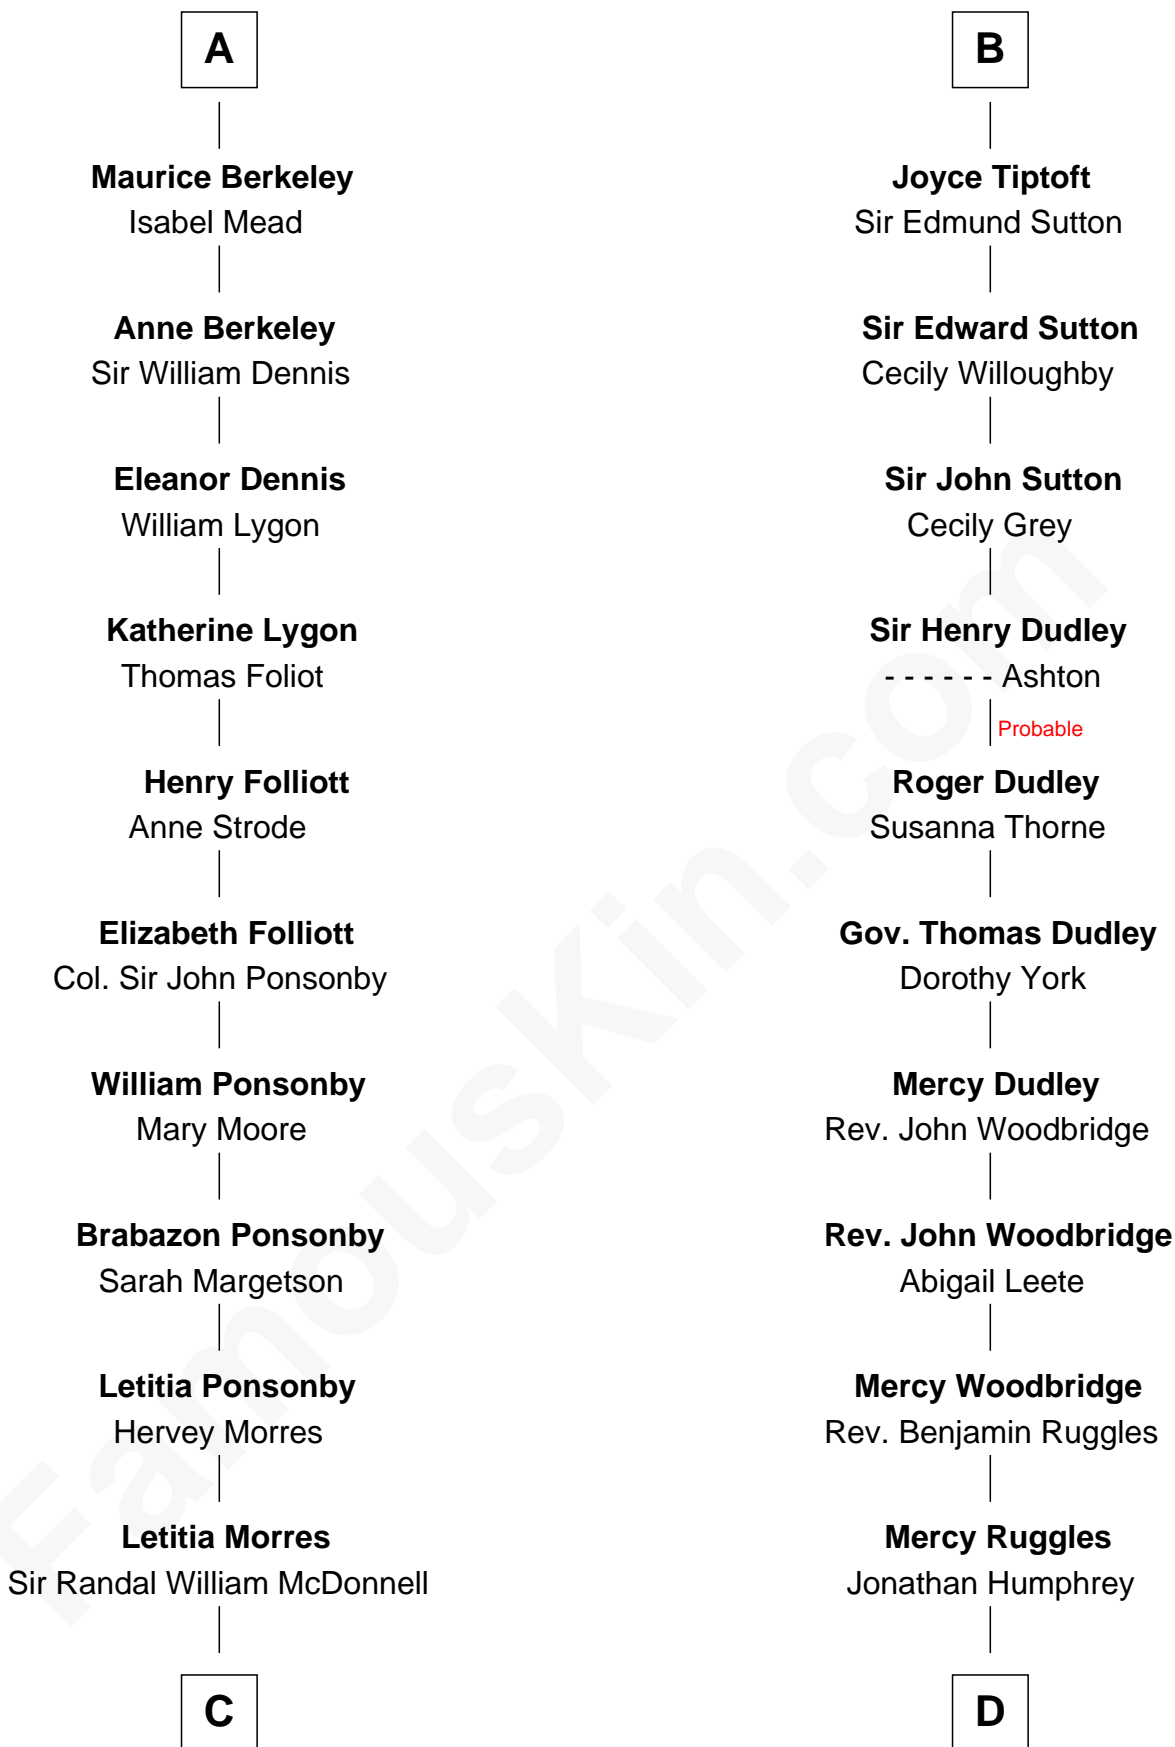

FamousKin.com

Relationship Chart of

Sir Winston Churchill

Prime Minister of the United Kingdom

20th cousin 1 time removed of

John Brown

American Abolitionist

Sir Roger de Mortimer

Maud de Brewes

C

Anne Catherine McDonnell

Sir Henry Vane

Frances Anne Emily Vane-Tempest

Sir Charles William Stewart

Frances Anne Emily Vane

Sir John Winston Spencer-Churchill