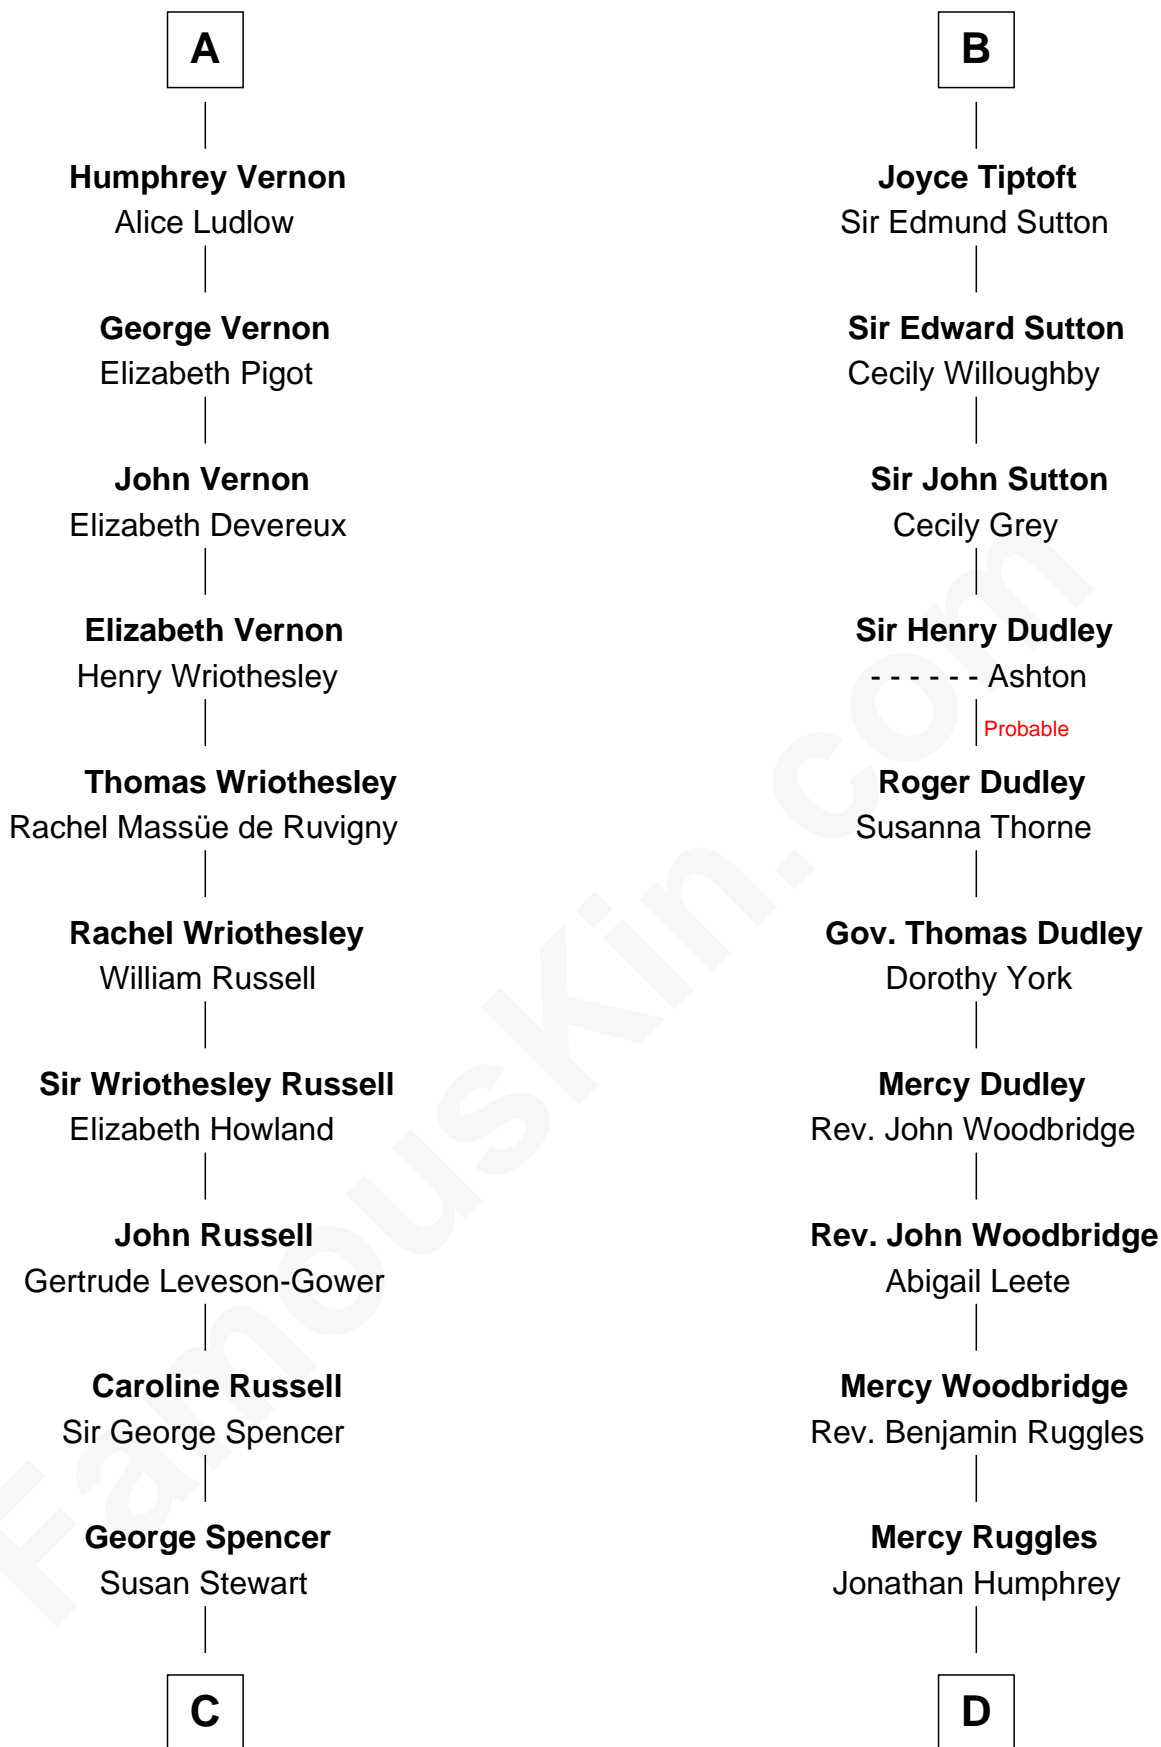

FamousKin.com

Relationship Chart of

Sir Winston Churchill

Prime Minister of the United Kingdom

20th cousin of

John Brown

American Abolitionist

Sir William de Beauchamp

Isabel Mauduit

C

Sir George Spencer-Churchill

Jane Stewart

Sir John Winston Spencer-Churchill

Frances Anne Emily Vane

Randolph Henry Spencer-Churchill

Jeanette Jerome