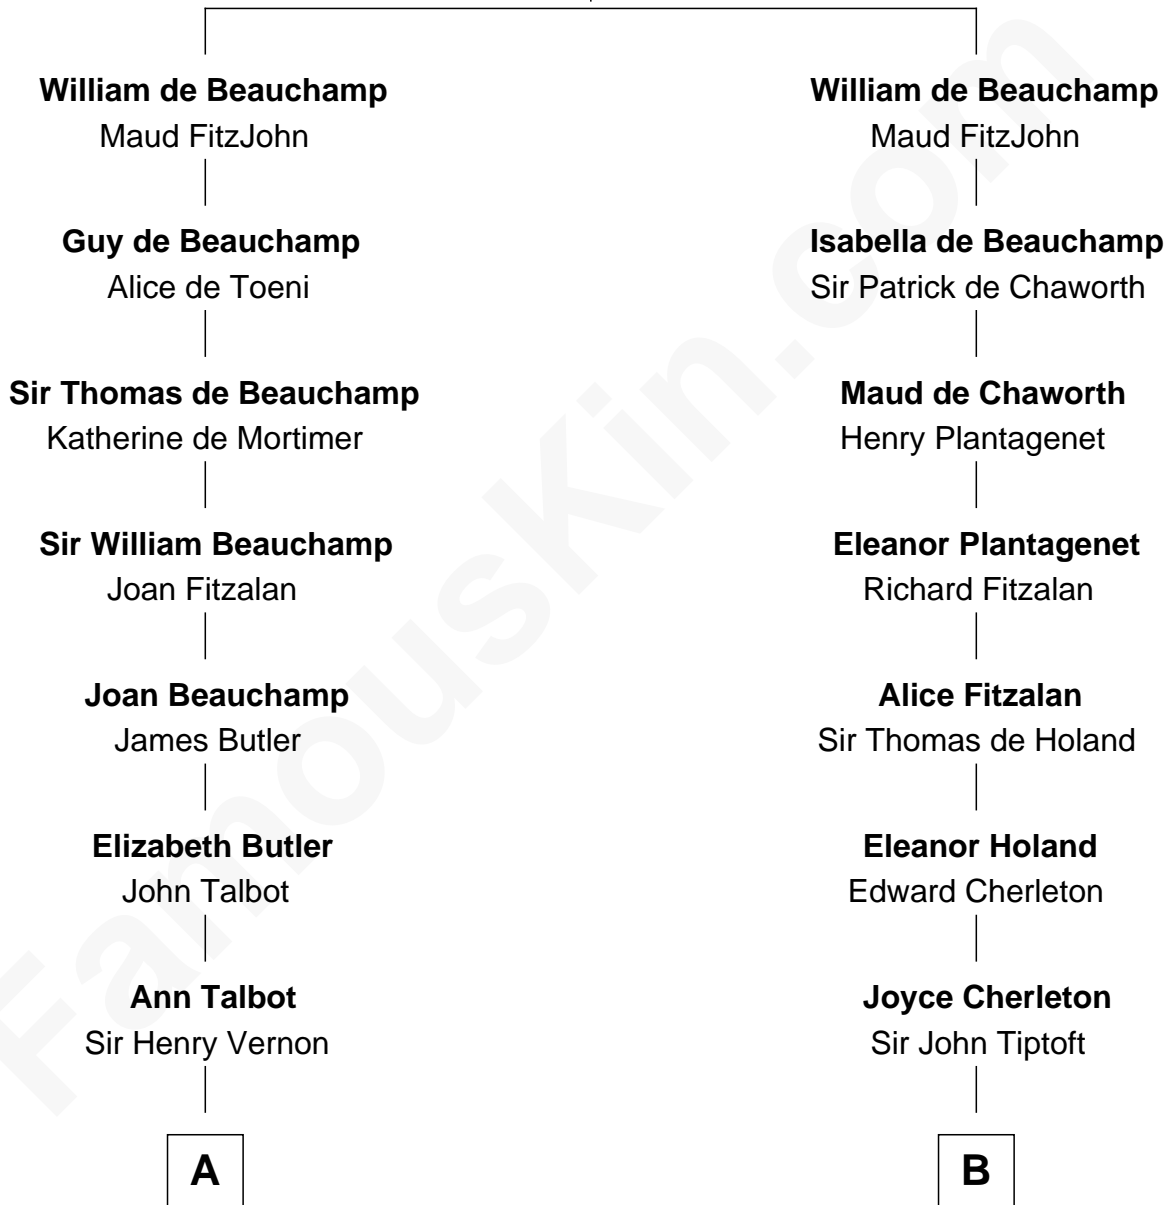

FamousKin.com

Relationship Chart of

Sir Winston Churchill

Prime Minister of the United Kingdom

20th cousin of

John Brown

American Abolitionist

Sir William de Beauchamp

Isabel Mauduit

C

Sir George Spencer-Churchill

Jane Stewart

Sir John Winston Spencer-Churchill

Frances Anne Emily Vane

Randolph Henry Spencer-Churchill

Jeanette Jerome