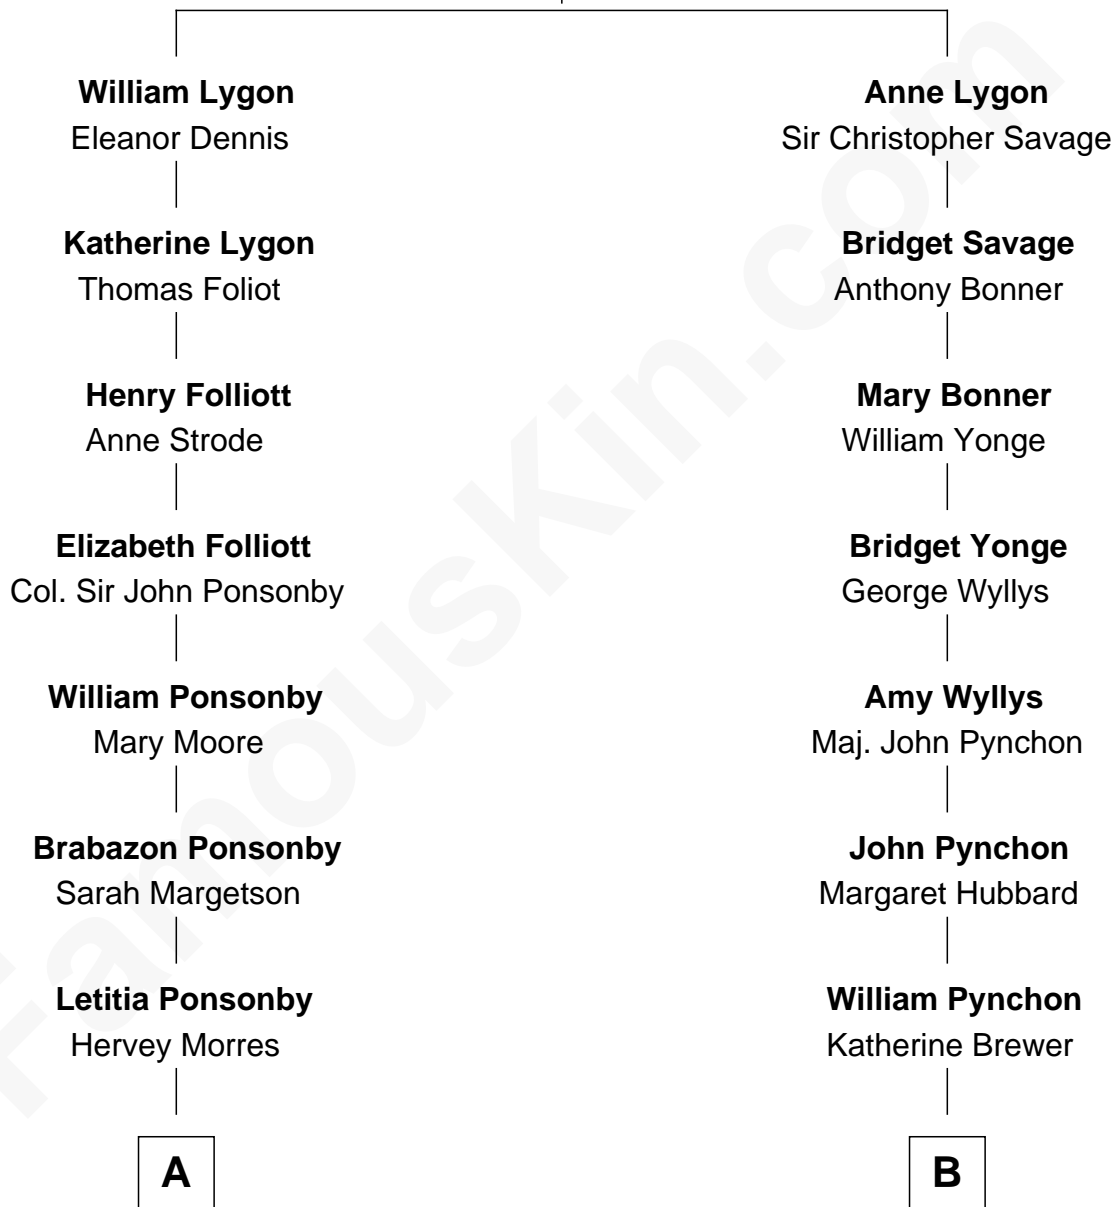

FamousKin.com

Relationship Chart of

Sir Winston Churchill

Prime Minister of the United Kingdom

12th cousin 1 time removed of

Thomas Pynchon
American Novelist

Sir Richard Lygon
Margaret Greville

A

Letitia Morres
Sir Randal William McDonnell

Anne Catherine McDonnell
Sir Henry Vane

Frances Anne Emily Vane-Tempest
Sir Charles William Stewart

Frances Anne Emily Vane
Sir John Winston Spencer-Churchill

Randolph Henry Spencer-Churchill
Jeanette Jerome

Sir Winston Churchill
Prime Minister of the United Kingdom

B

Joseph Pynchon
Sarah Ruggles

Thomas Ruggles Pynchon
Mary Tomlinson

William Henry Ruggles Pynchon
Mary Murdock

William Lyon Pynchon
Annie Payne Cogswell