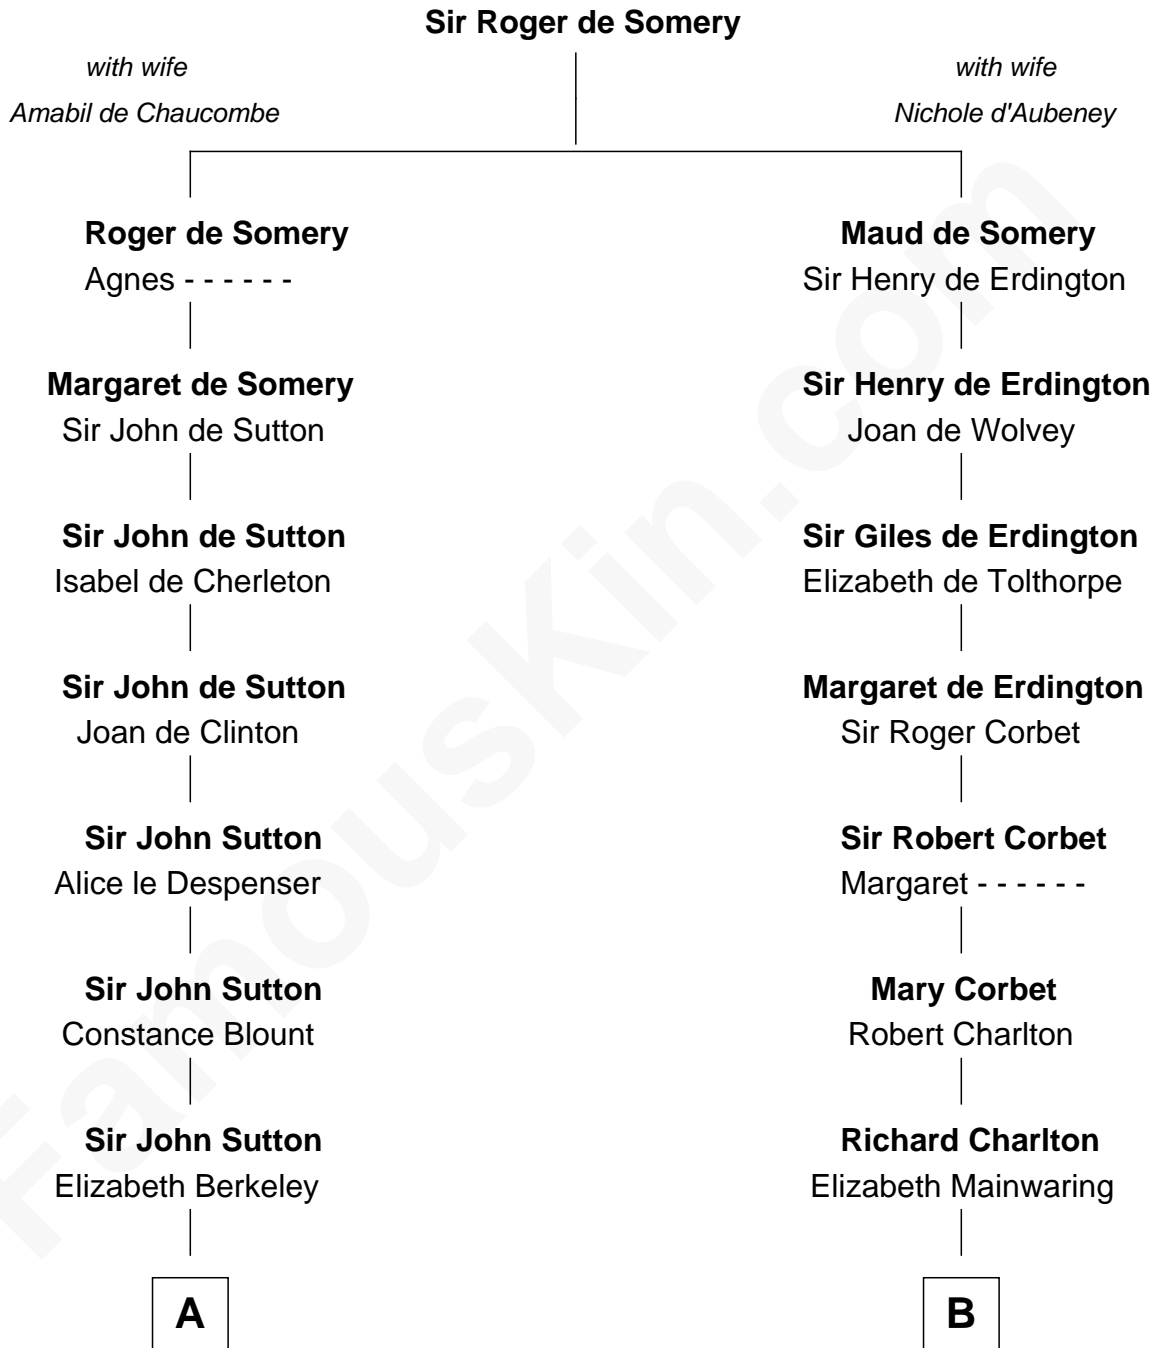

FamousKin.com

Relationship Chart of

Sir Winston Churchill

Prime Minister of the United Kingdom

20th cousin 1 time removed of

Thomas Pynchon
American Novelist

C

Jane Paget
George Stewart

Jane Stewart
Sir George Spencer-Churchill

Sir John Winston Spencer-Churchill
Frances Anne Emily Vane

Randolph Henry Spencer-Churchill
Jeanette Jerome

Sir Winston Churchill
Prime Minister of the United Kingdom