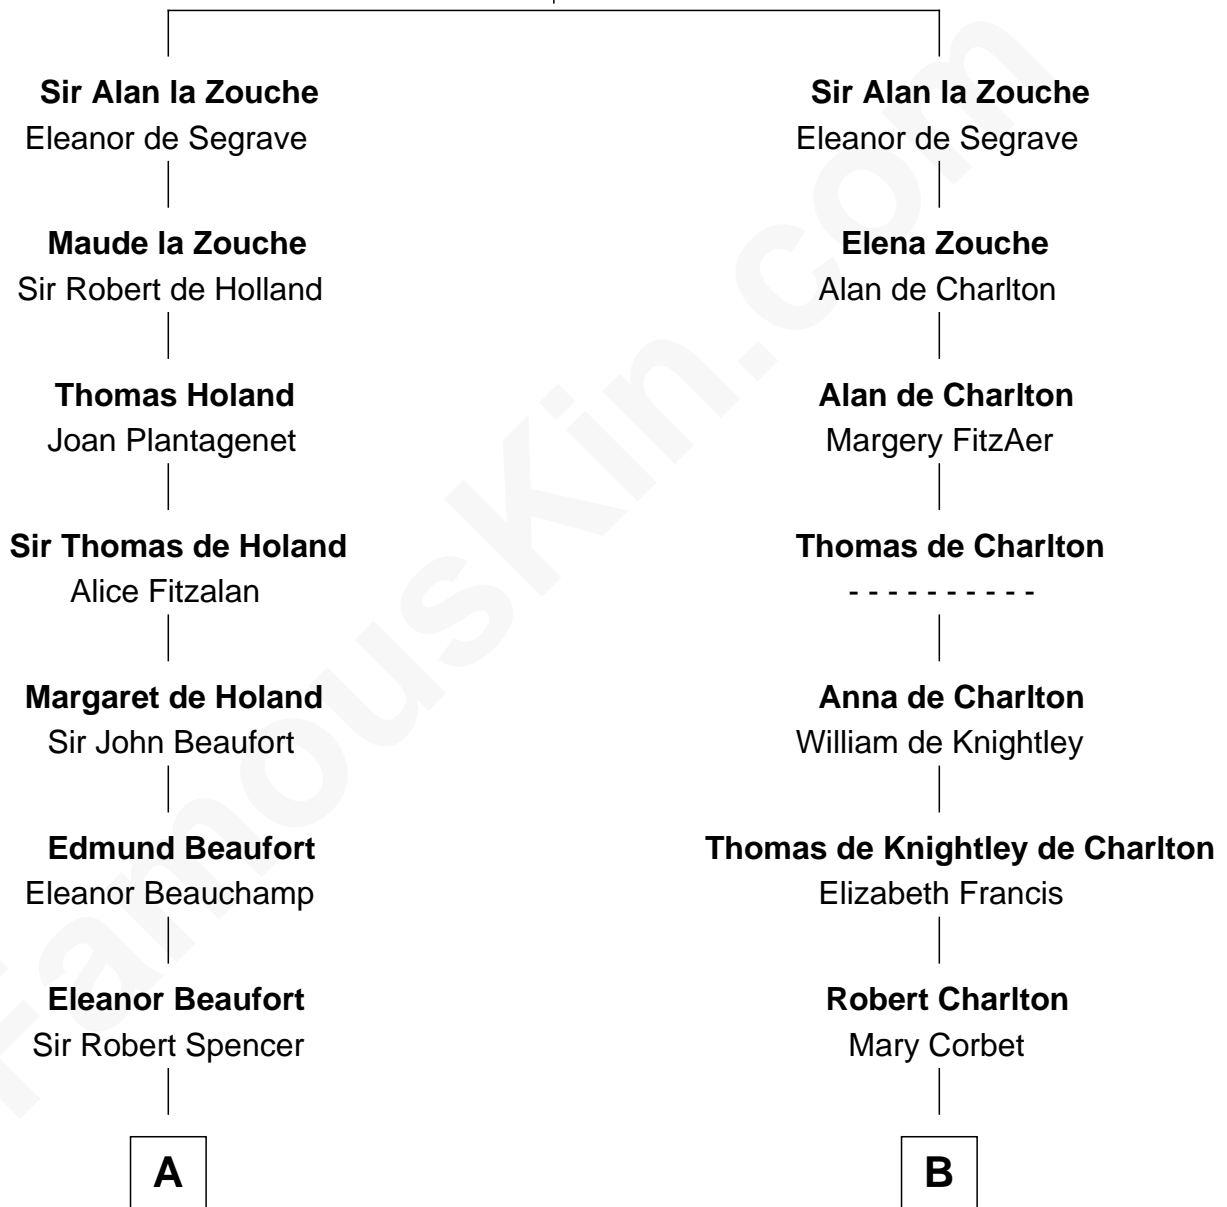

## Relationship Chart of

### Sir Winston Churchill

*Prime Minister of the United Kingdom*

21st cousin of

**Thomas Pynchon**

*American Novelist*

**Sir Roger la Zouche**

Ela Longespee

**C**

**George Spencer**  
Susan Stewart

**Sir George Spencer-Churchill**  
Jane Stewart

**Sir John Winston Spencer-Churchill**  
Frances Anne Emily Vane

**Randolph Henry Spencer-Churchill**  
Jeanette Jerome

**Sir Winston Churchill**  
*Prime Minister of the United Kingdom*