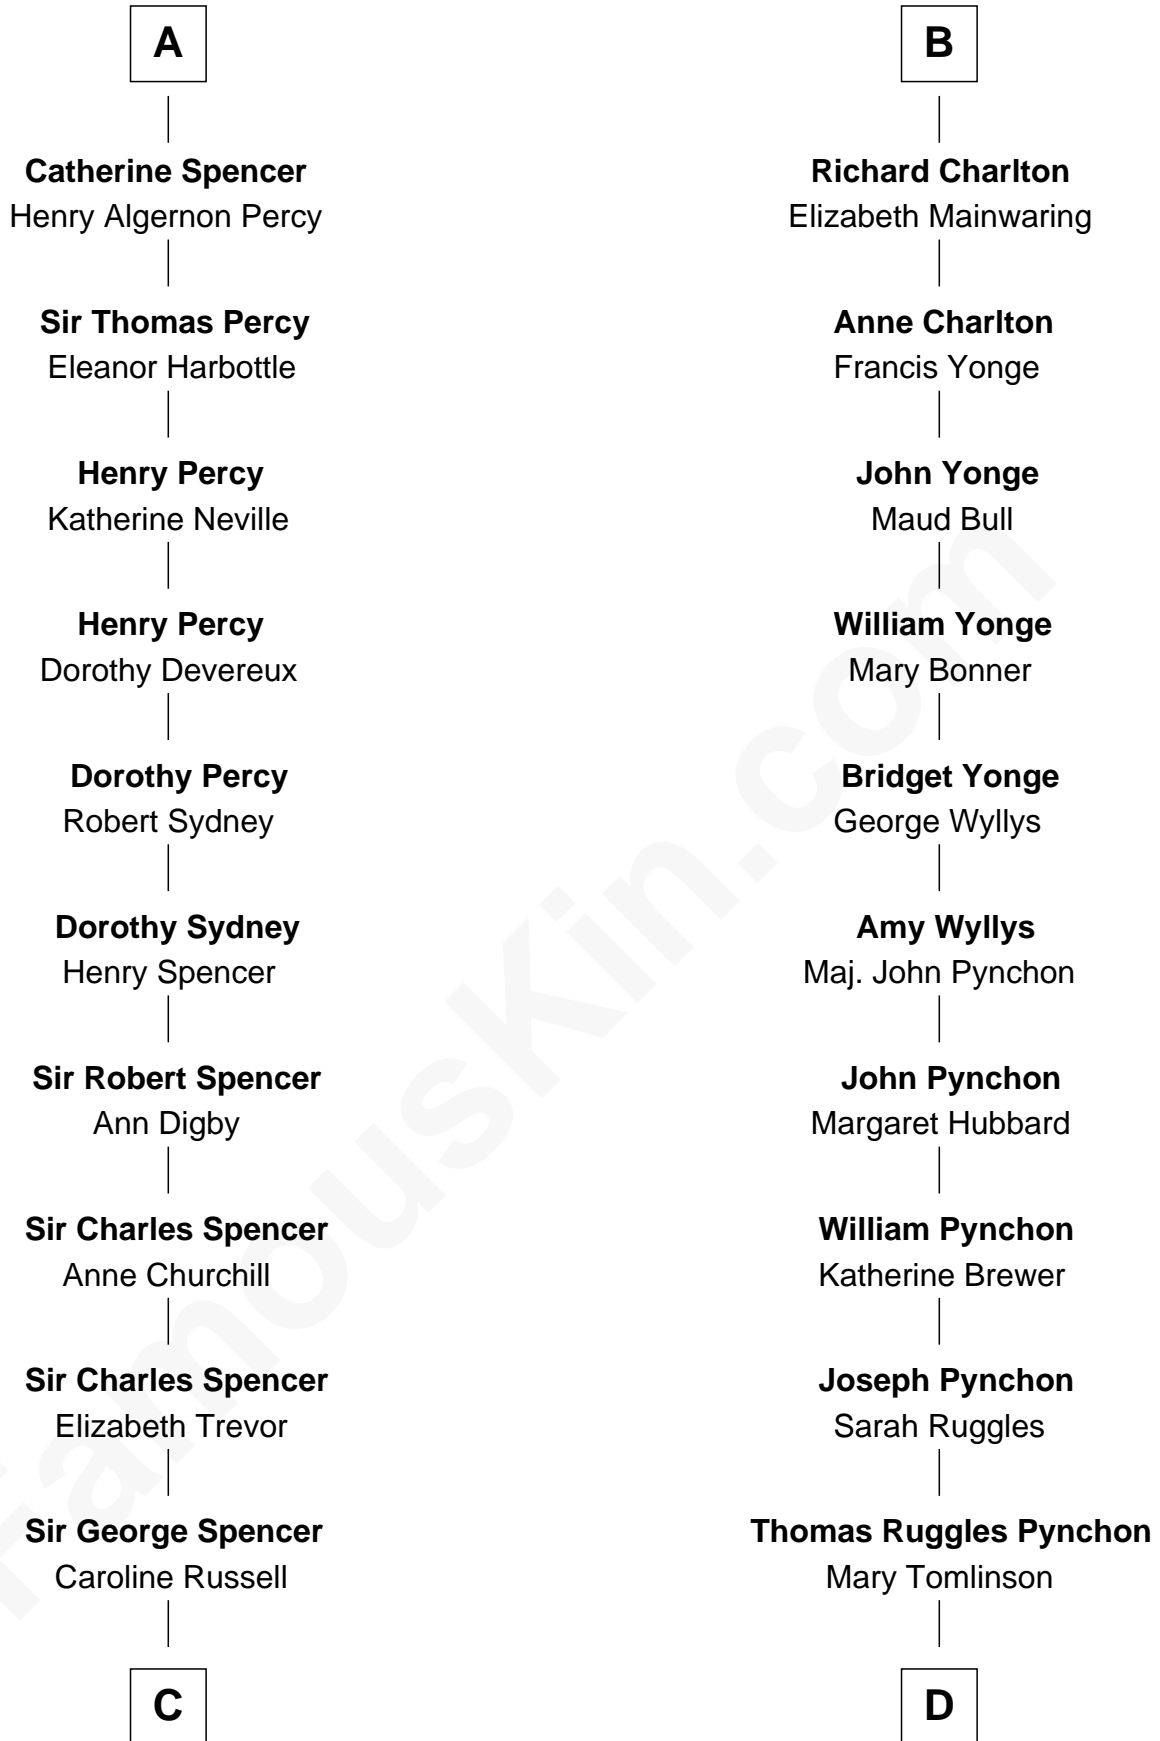

## Relationship Chart of

### Sir Winston Churchill

*Prime Minister of the United Kingdom*

21st cousin of

**Thomas Pynchon**

*American Novelist*

**Sir Roger la Zouche**

Ela Longespee

**C**

**George Spencer**  
Susan Stewart

**Sir George Spencer-Churchill**  
Jane Stewart

**Sir John Winston Spencer-Churchill**  
Frances Anne Emily Vane

**Randolph Henry Spencer-Churchill**  
Jeanette Jerome

**Sir Winston Churchill**  
*Prime Minister of the United Kingdom*