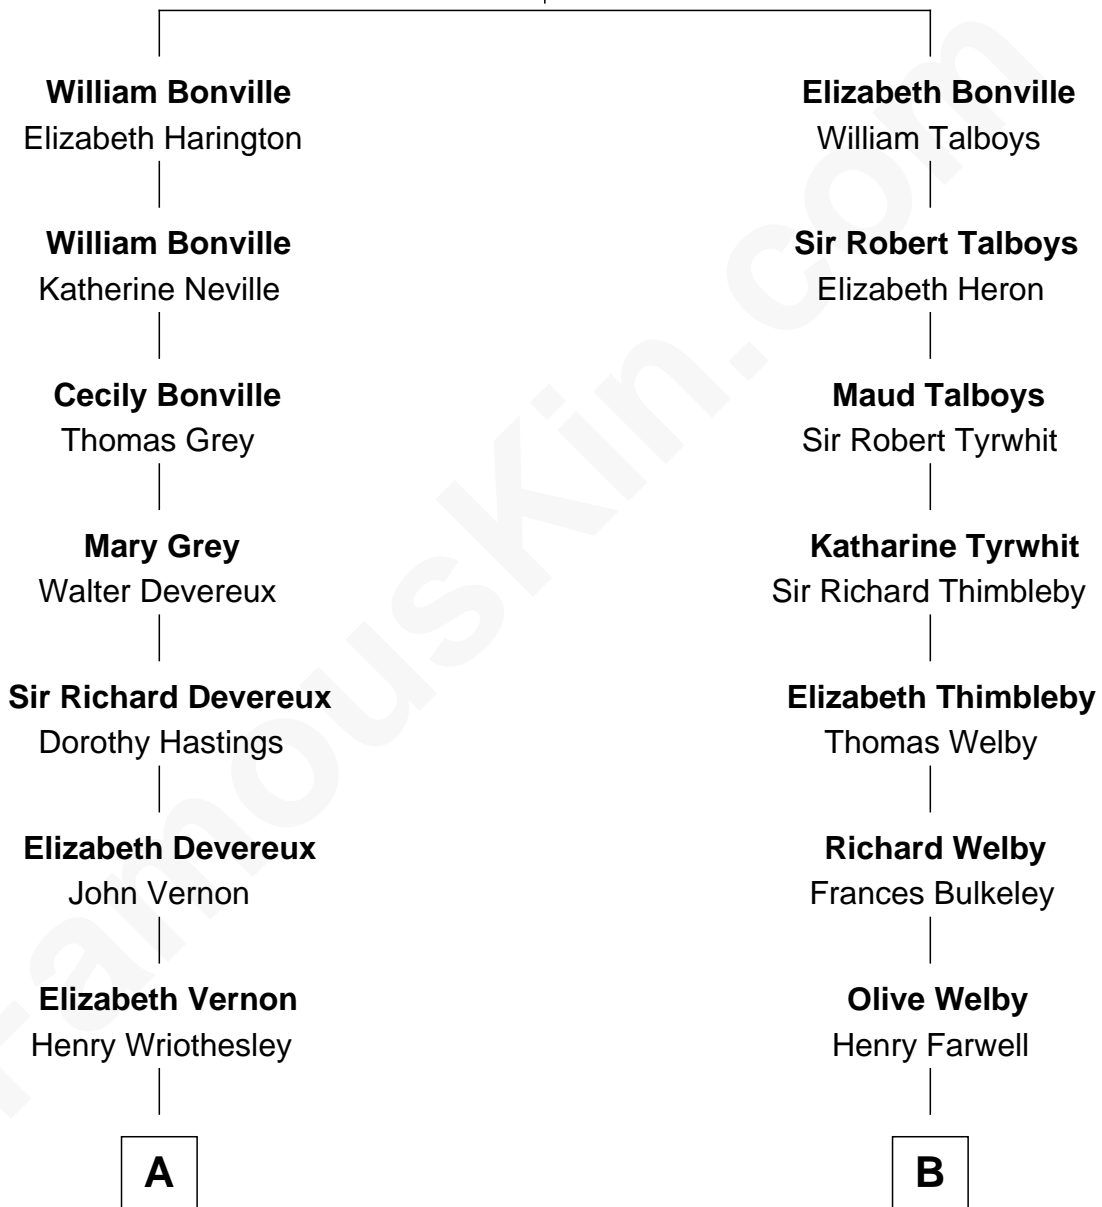

## Relationship Chart of

### Sir Winston Churchill

*Prime Minister of the United Kingdom*

16th cousin of

**Thomas Pynchon**

*American Novelist*

**Sir William Bonville**

Margaret Grey

**A**

**Thomas Wriothesley**  
Rachel Massüe de Ruvigny

**Rachel Wriothesley**  
William Russell

**Sir Wriothesley Russell**  
Elizabeth Howland

**John Russell**  
Gertrude Leveson-Gower

**Caroline Russell**  
Sir George Spencer

**George Spencer**  
Susan Stewart

**Sir George Spencer-Churchill**  
Jane Stewart

**Sir John Winston Spencer-Churchill**  
Frances Anne Emily Vane

**Randolph Henry Spencer-Churchill**  
Jeanette Jerome

**Sir Winston Churchill**  
*Prime Minister of the United Kingdom*