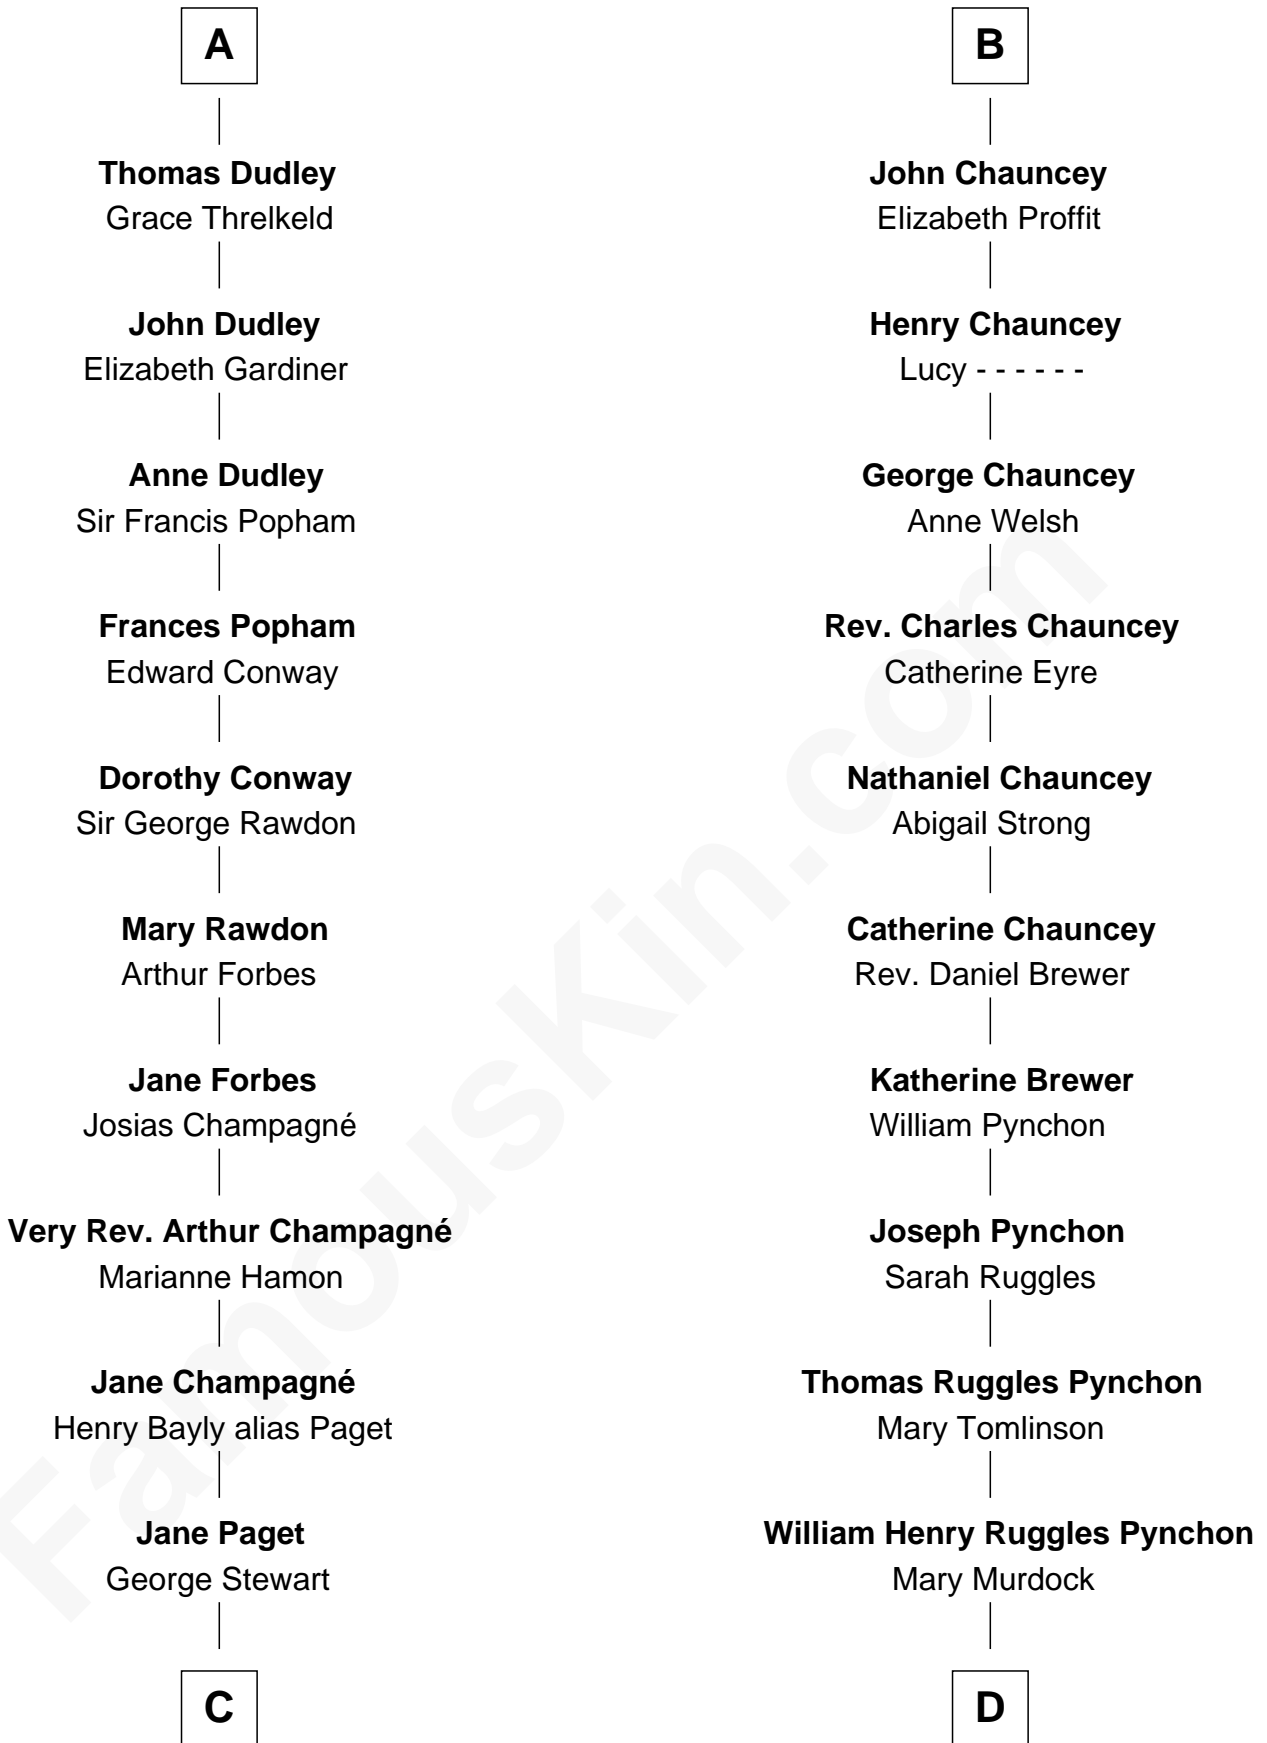

## Relationship Chart of

**Sir Winston Churchill**

*Prime Minister of the United Kingdom*

20th cousin of

**Thomas Pynchon**

*American Novelist*

**Sir William de Ferrers**

Agnes of Chester

**C**

**Jane Stewart**  
Sir George Spencer-Churchill

**Sir John Winston Spencer-Churchill**  
Frances Anne Emily Vane

**Randolph Henry Spencer-Churchill**  
Jeanette Jerome

**Sir Winston Churchill**  
*Prime Minister of the United Kingdom*