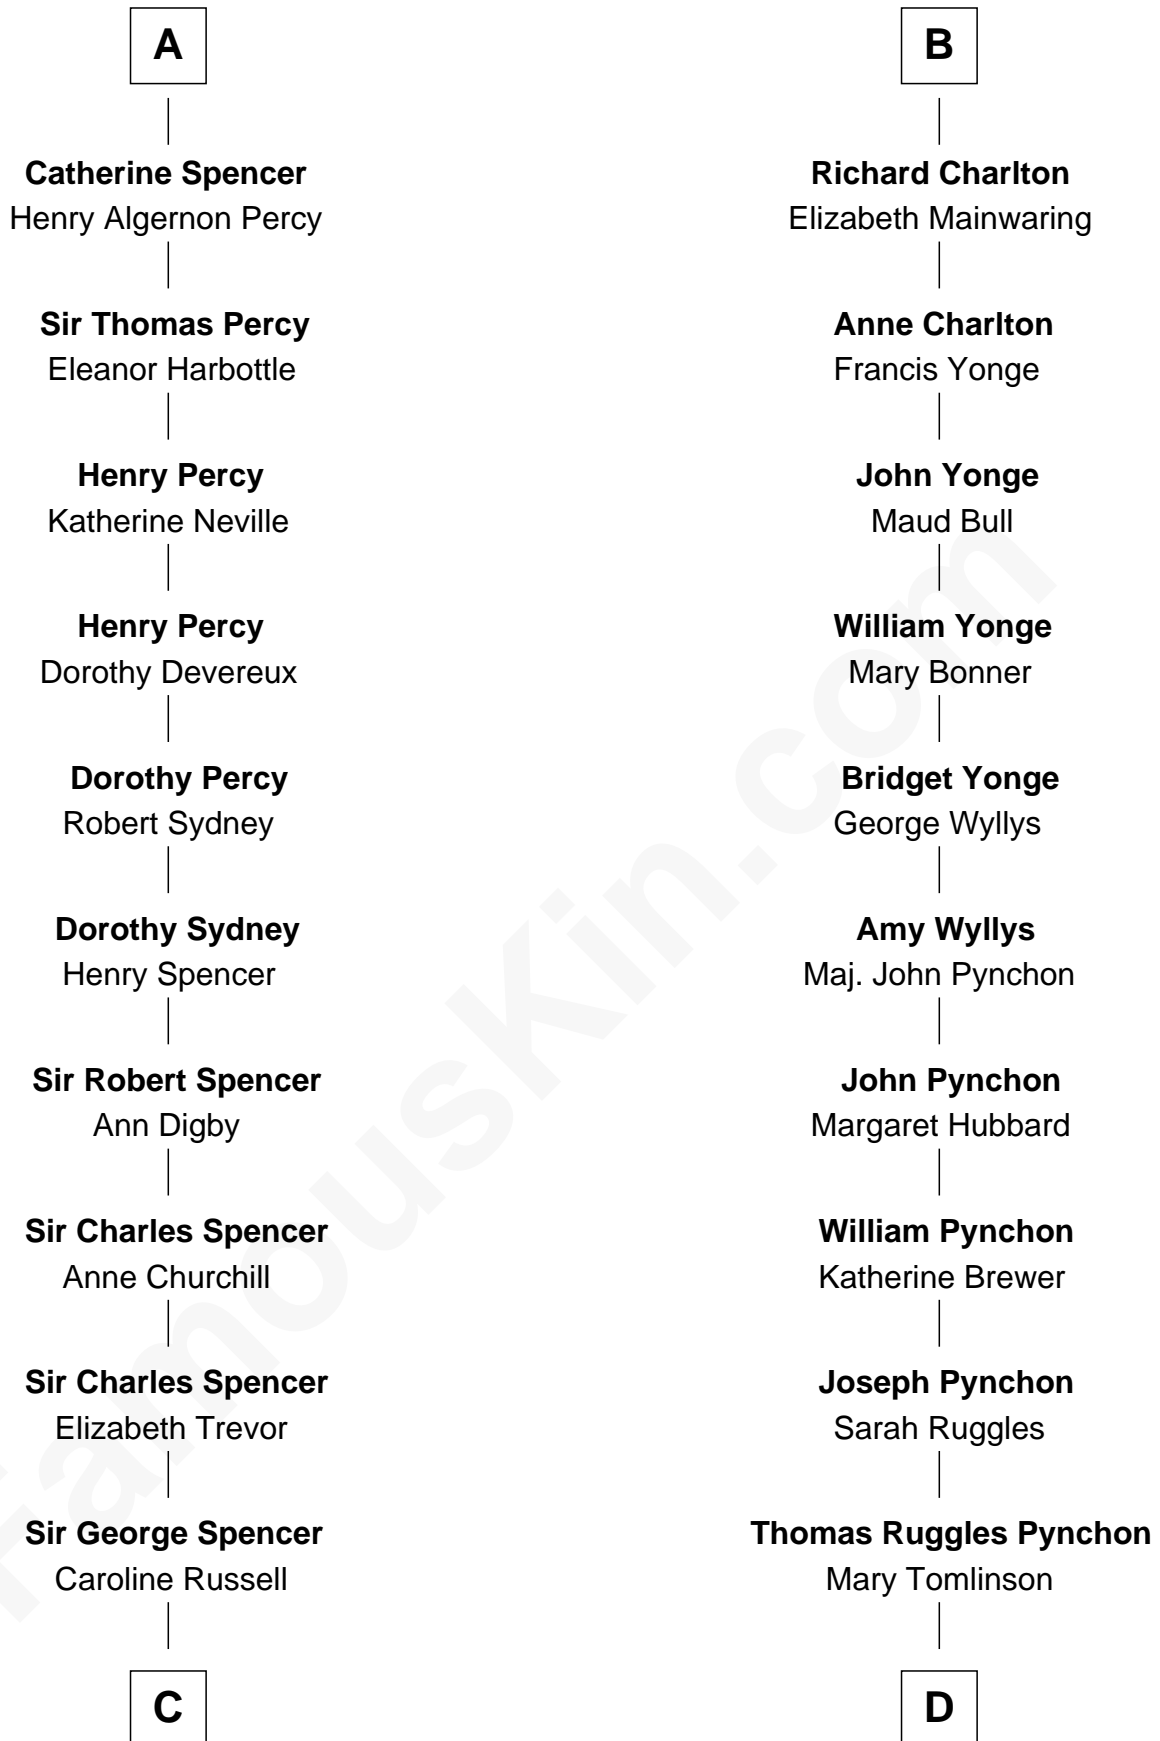

## Relationship Chart of

### Sir Winston Churchill

*Prime Minister of the United Kingdom*

21st cousin of

**Thomas Pynchon**  
*American Novelist*

**Nicholas de Segrave**

**C**

**George Spencer**  
Susan Stewart

**Sir George Spencer-Churchill**  
Jane Stewart

**Sir John Winston Spencer-Churchill**  
Frances Anne Emily Vane

**Randolph Henry Spencer-Churchill**  
Jeanette Jerome

**Sir Winston Churchill**  
*Prime Minister of the United Kingdom*

**D**

**William Henry Ruggles Pynchon**  
Mary Murdock