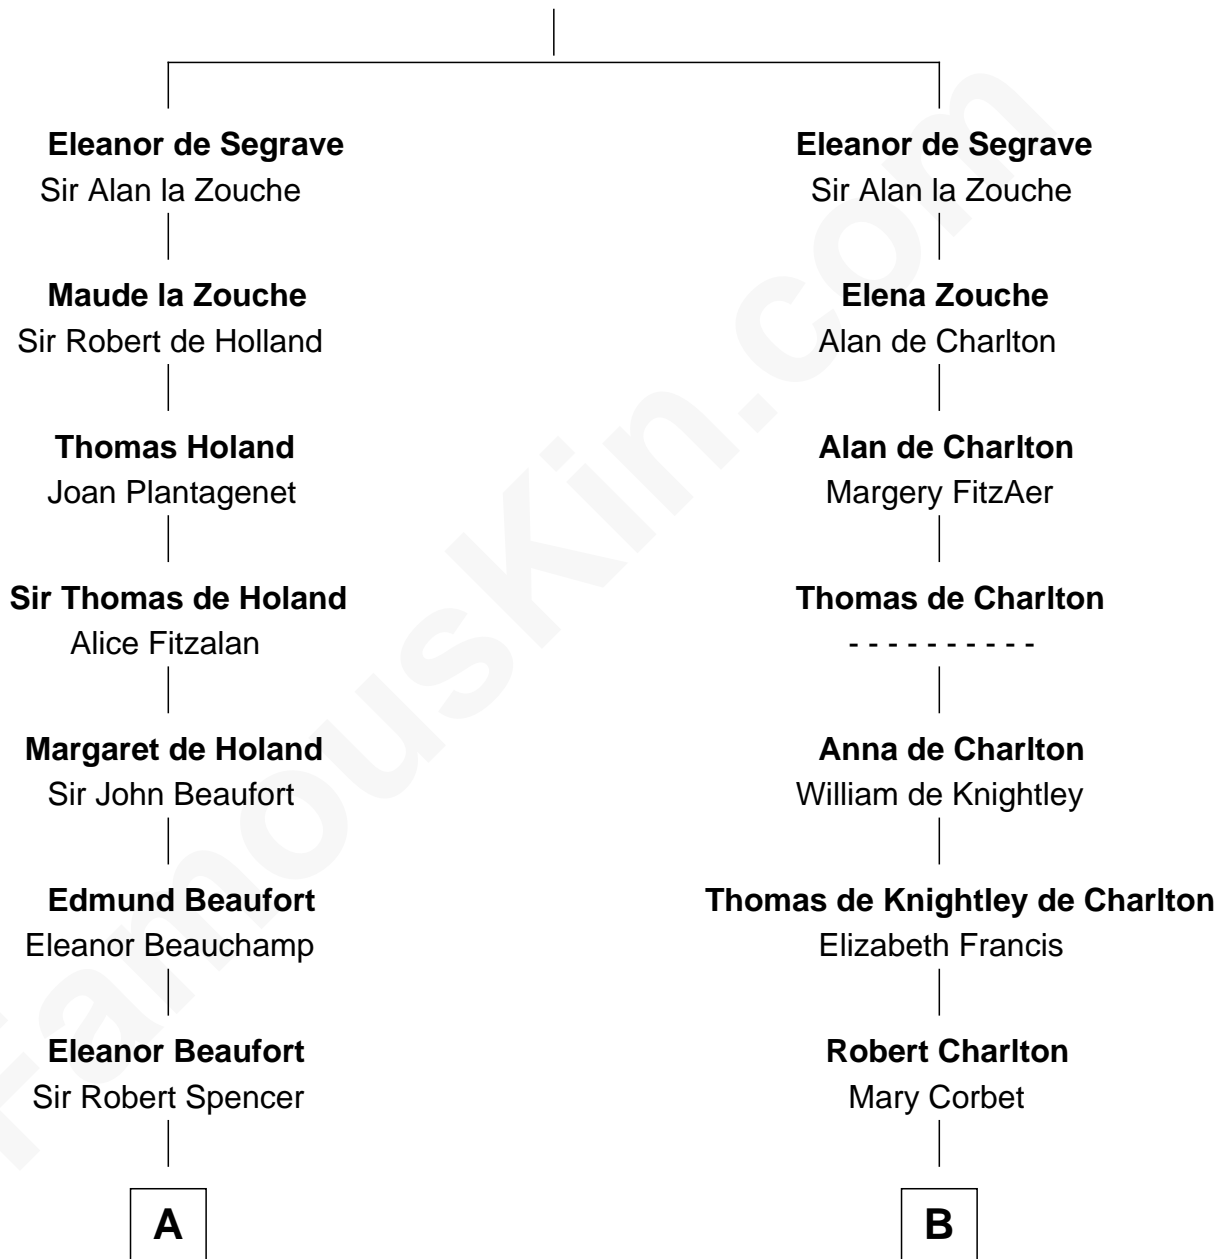

## Relationship Chart of

### Sir Winston Churchill

*Prime Minister of the United Kingdom*

21st cousin of

**Thomas Pynchon**  
*American Novelist*

**Nicholas de Segrave**

**C**

**George Spencer**  
Susan Stewart

**Sir George Spencer-Churchill**  
Jane Stewart

**Sir John Winston Spencer-Churchill**  
Frances Anne Emily Vane

**Randolph Henry Spencer-Churchill**  
Jeanette Jerome

**Sir Winston Churchill**  
*Prime Minister of the United Kingdom*

**D**

**William Henry Ruggles Pynchon**  
Mary Murdock