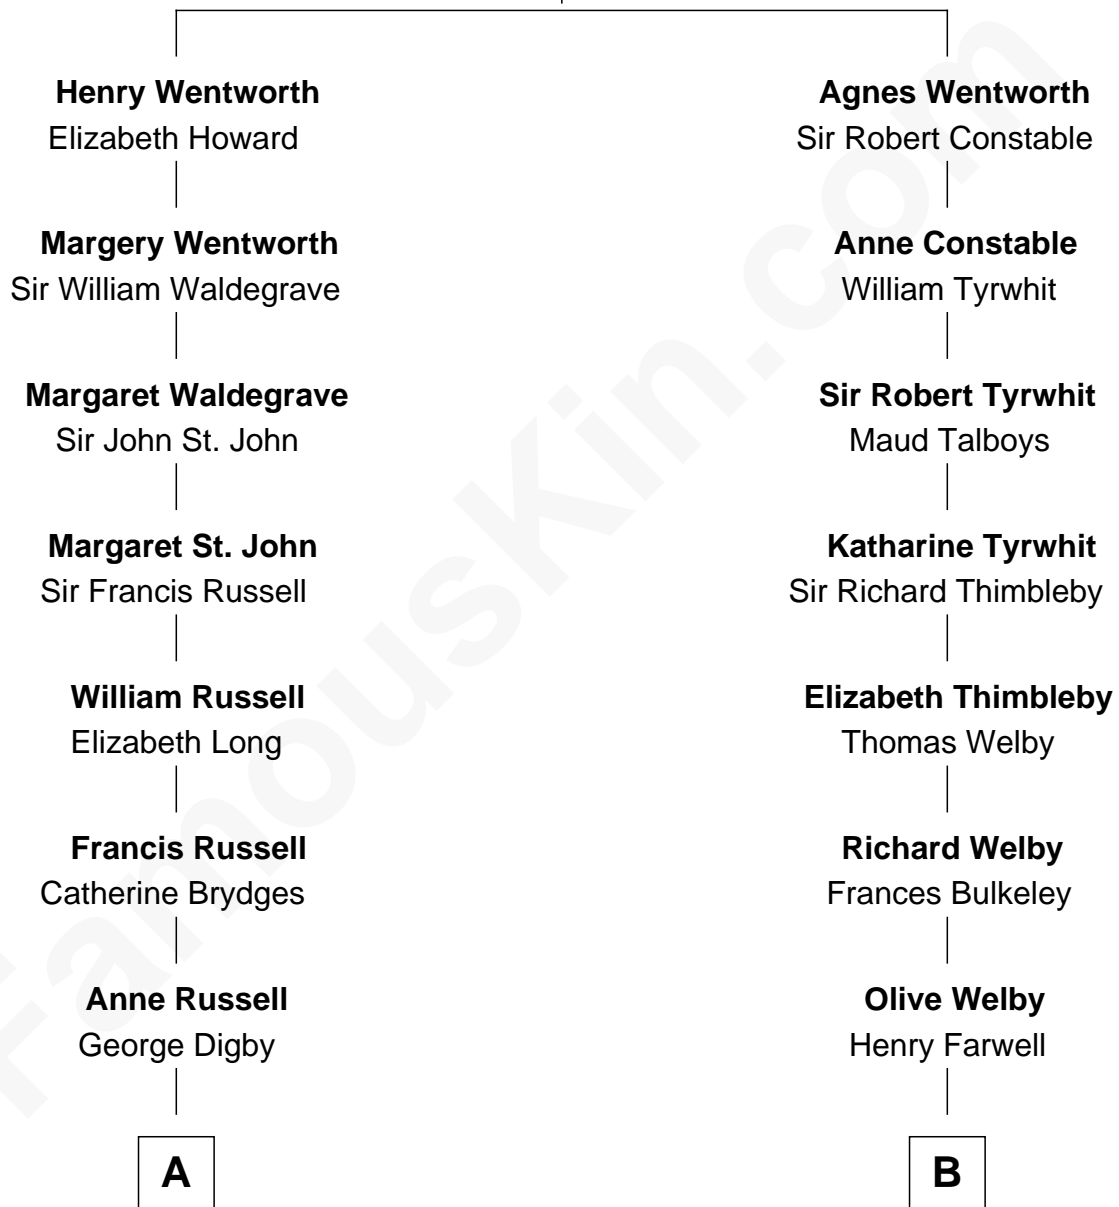

FamousKin.com

Relationship Chart of

Sir Winston Churchill

Prime Minister of the United Kingdom

15th cousin 1 time removed of

Thomas Pynchon
American Novelist

Sir Roger Wentworth
Margery Despencer

A

Ann Digby
Sir Robert Spencer

Sir Charles Spencer
Anne Churchill

Sir Charles Spencer
Elizabeth Trevor

Sir George Spencer
Caroline Russell

George Spencer
Susan Stewart

Sir George Spencer-Churchill
Jane Stewart