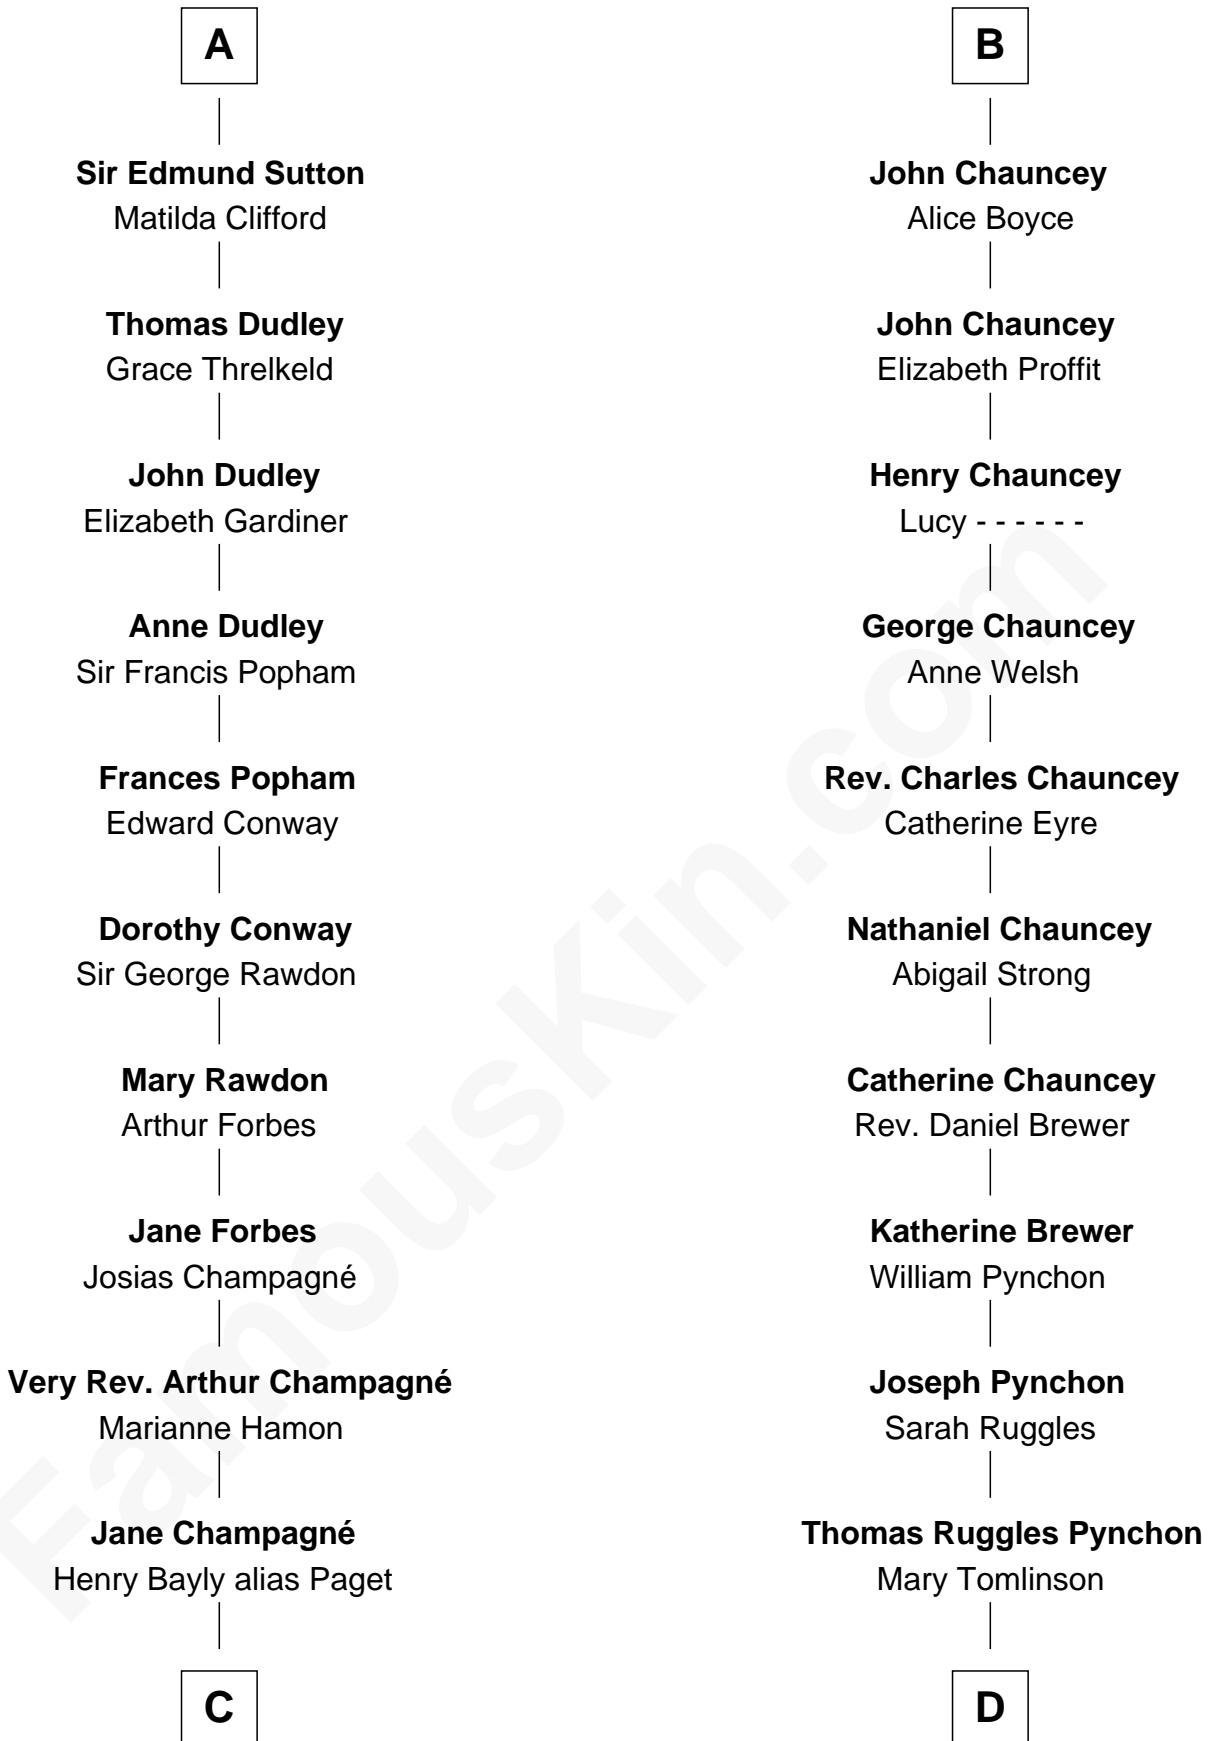

FamousKin.com

Relationship Chart of

Sir Winston Churchill

Prime Minister of the United Kingdom

21st cousin of

Thomas Pynchon

American Novelist

Sir William Marshal

Isabel de Clare

C

Jane Paget
George Stewart

Jane Stewart
Sir George Spencer-Churchill

Sir John Winston Spencer-Churchill
Frances Anne Emily Vane

Randolph Henry Spencer-Churchill
Jeanette Jerome

Sir Winston Churchill
Prime Minister of the United Kingdom