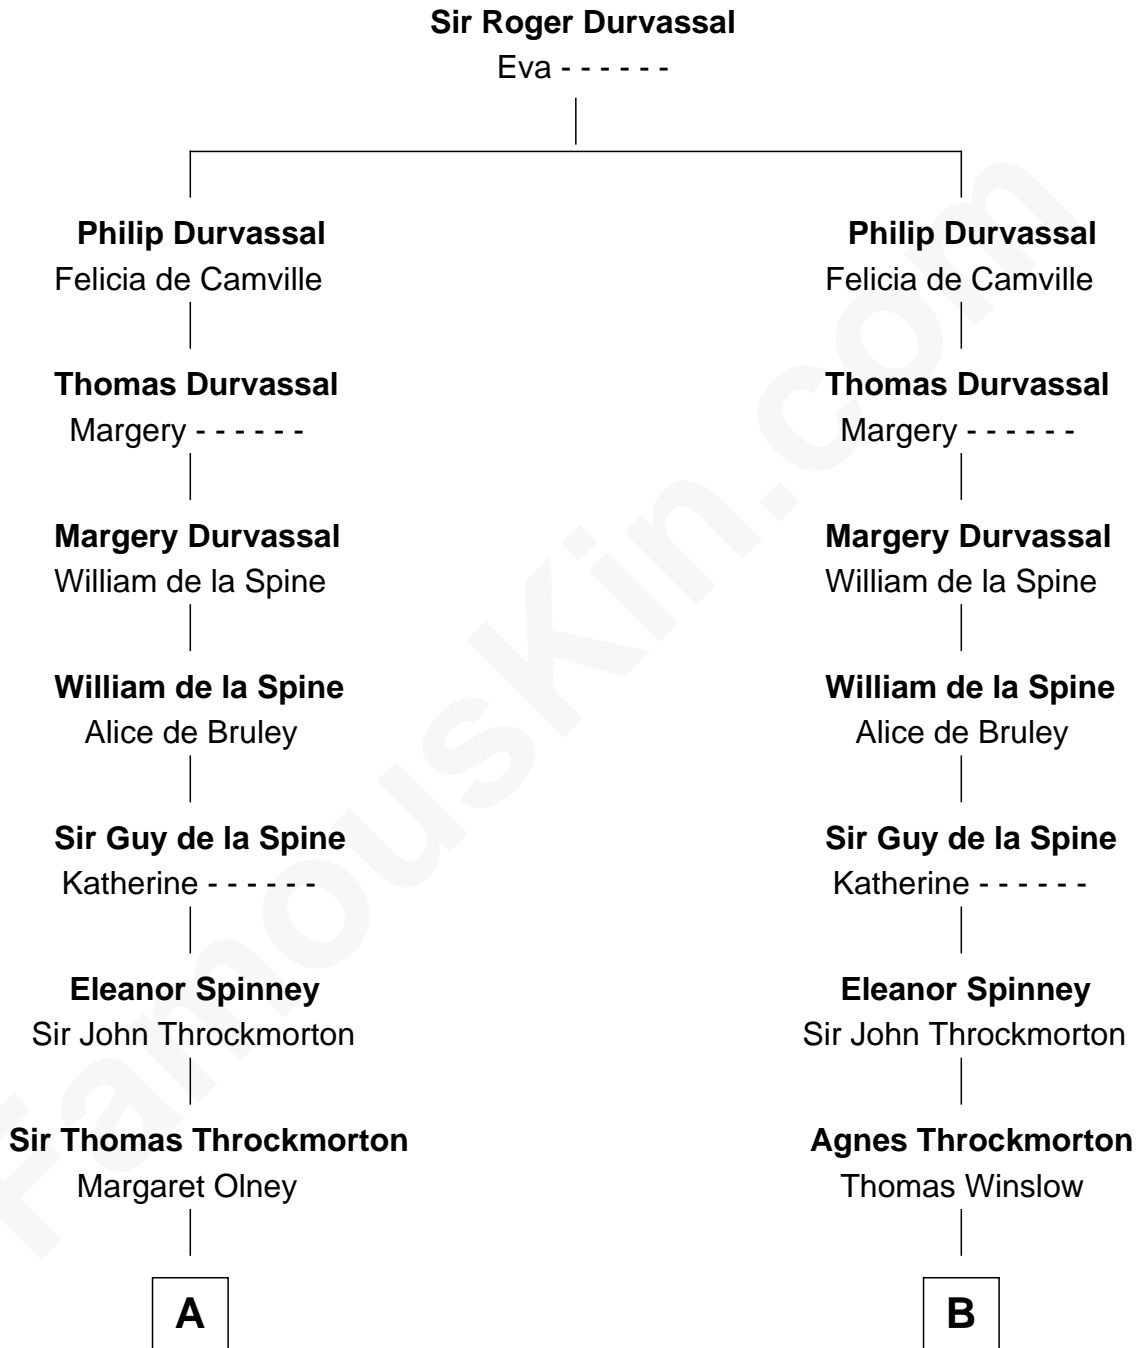

## Relationship Chart of

### Sir Winston Churchill

*Prime Minister of the United Kingdom*

21st cousin of

**Philip Danforth Armour**

*Founder of Armour & Company*

**C**

**George Spencer**  
Susan Stewart

**Sir George Spencer-Churchill**  
Jane Stewart