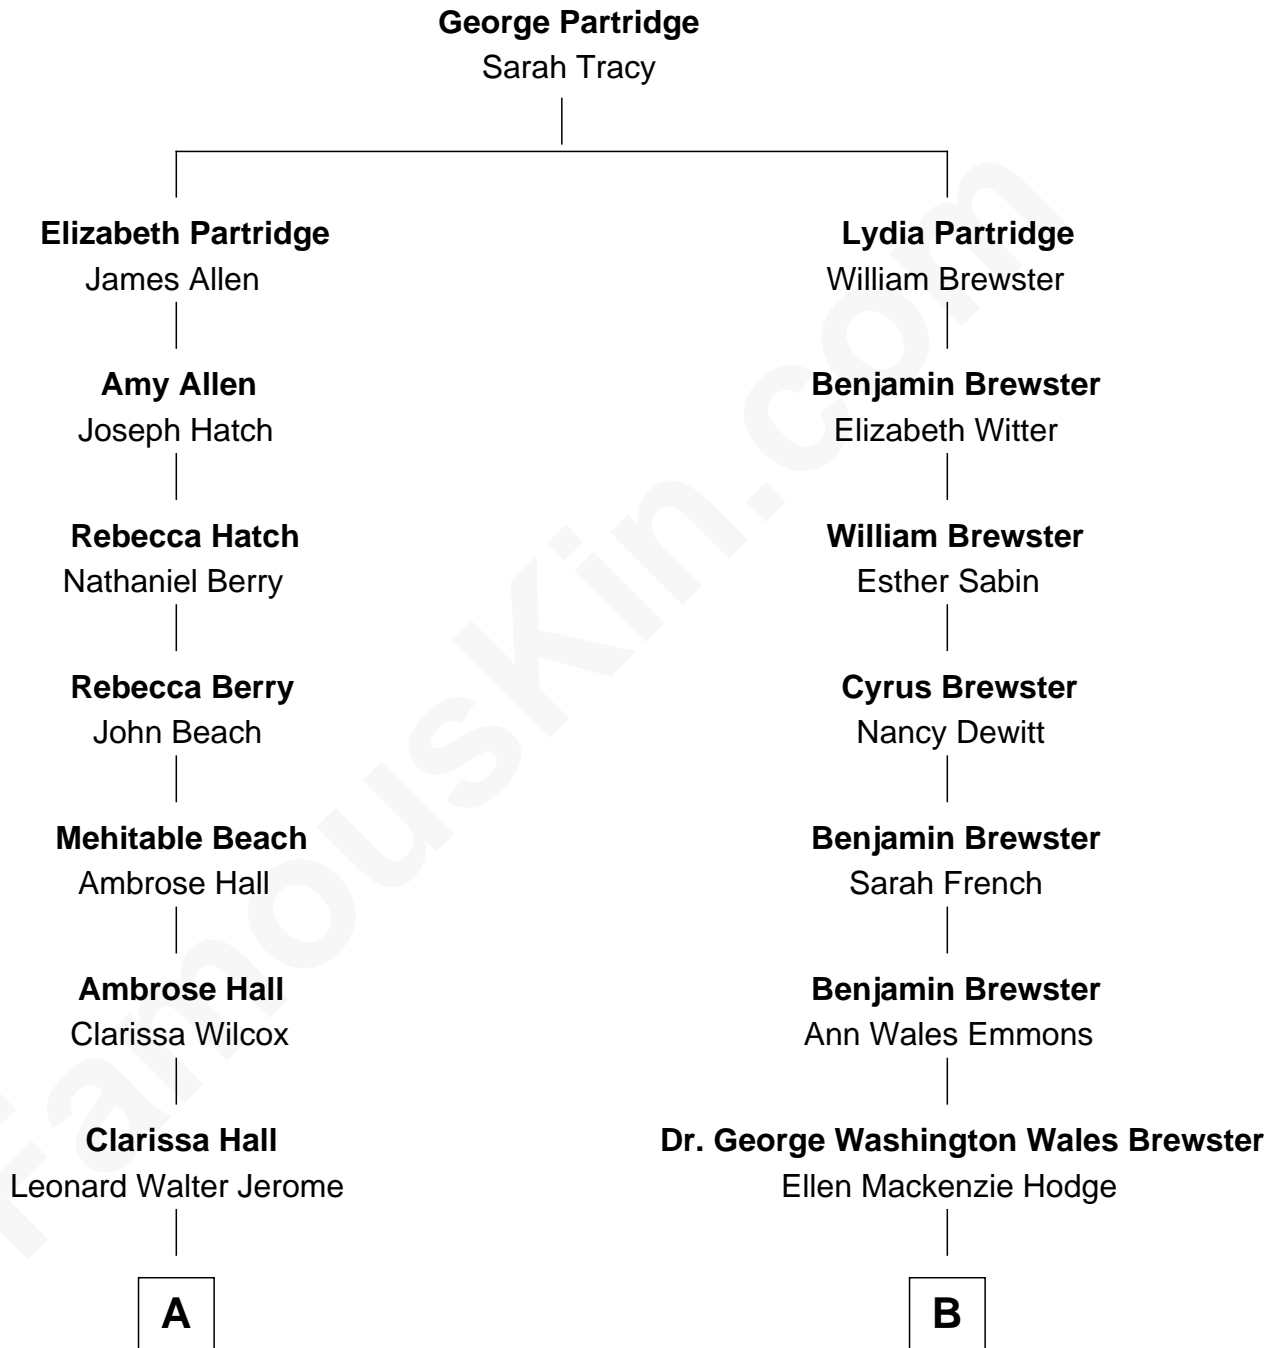

FamousKin.com

Relationship Chart of

Sir Winston Churchill

Prime Minister of the United Kingdom

8th cousin 1 time removed of

Paget Brewster
TV Actress

A

Jeanette Jerome
Randolph Henry Spencer-Churchill

Sir Winston Churchill
Prime Minister of the United Kingdom

B

George Washington Wales Brewster
Joan Ryerson

Galen Brewster
Hathaway Tew

Paget Brewster
TV Actress

FamousKin.com