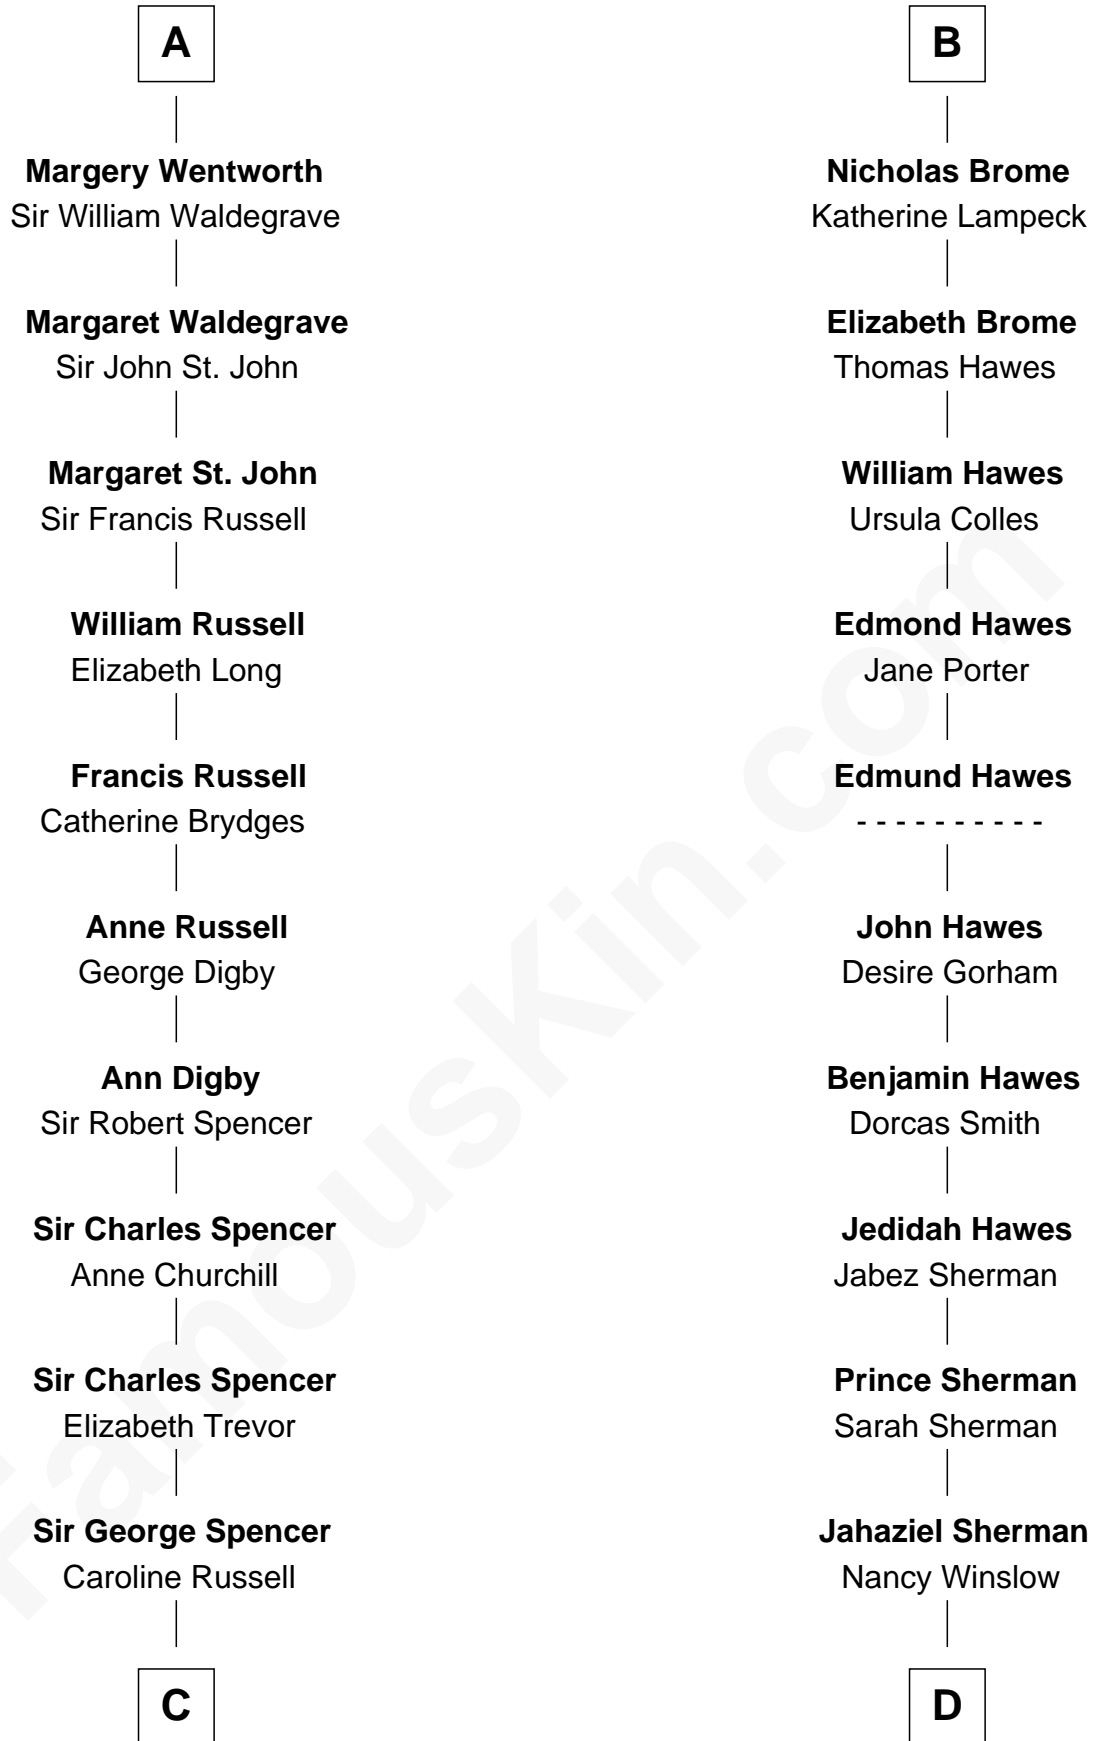

FamousKin.com

Relationship Chart of

Sir Winston Churchill

Prime Minister of the United Kingdom

19th cousin 2 times removed of

James Sherman

27th U.S. Vice-President

Richard Plantagenet

C

George Spencer
Susan Stewart

Sir George Spencer-Churchill
Jane Stewart

Sir John Winston Spencer-Churchill
Frances Anne Emily Vane

Randolph Henry Spencer-Churchill
Jeanette Jerome

Sir Winston Churchill
Prime Minister of the United Kingdom