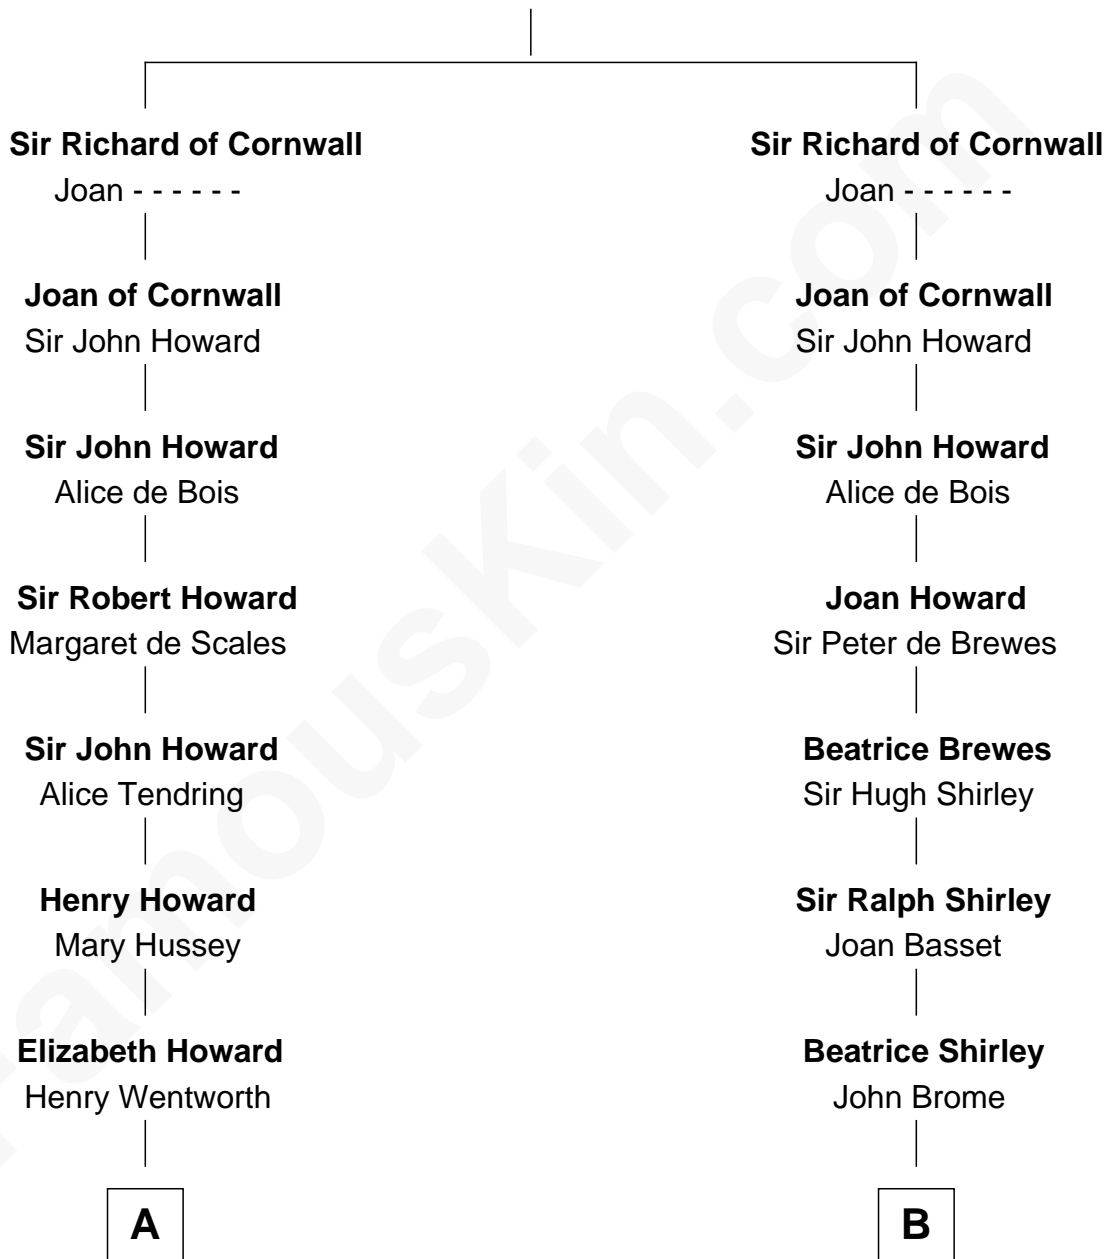

FamousKin.com

Relationship Chart of

Sir Winston Churchill

Prime Minister of the United Kingdom

19th cousin 2 times removed of

James Sherman

27th U.S. Vice-President

Richard Plantagenet

C

George Spencer
Susan Stewart

Sir George Spencer-Churchill
Jane Stewart

Sir John Winston Spencer-Churchill
Frances Anne Emily Vane

Randolph Henry Spencer-Churchill
Jeanette Jerome

Sir Winston Churchill
Prime Minister of the United Kingdom