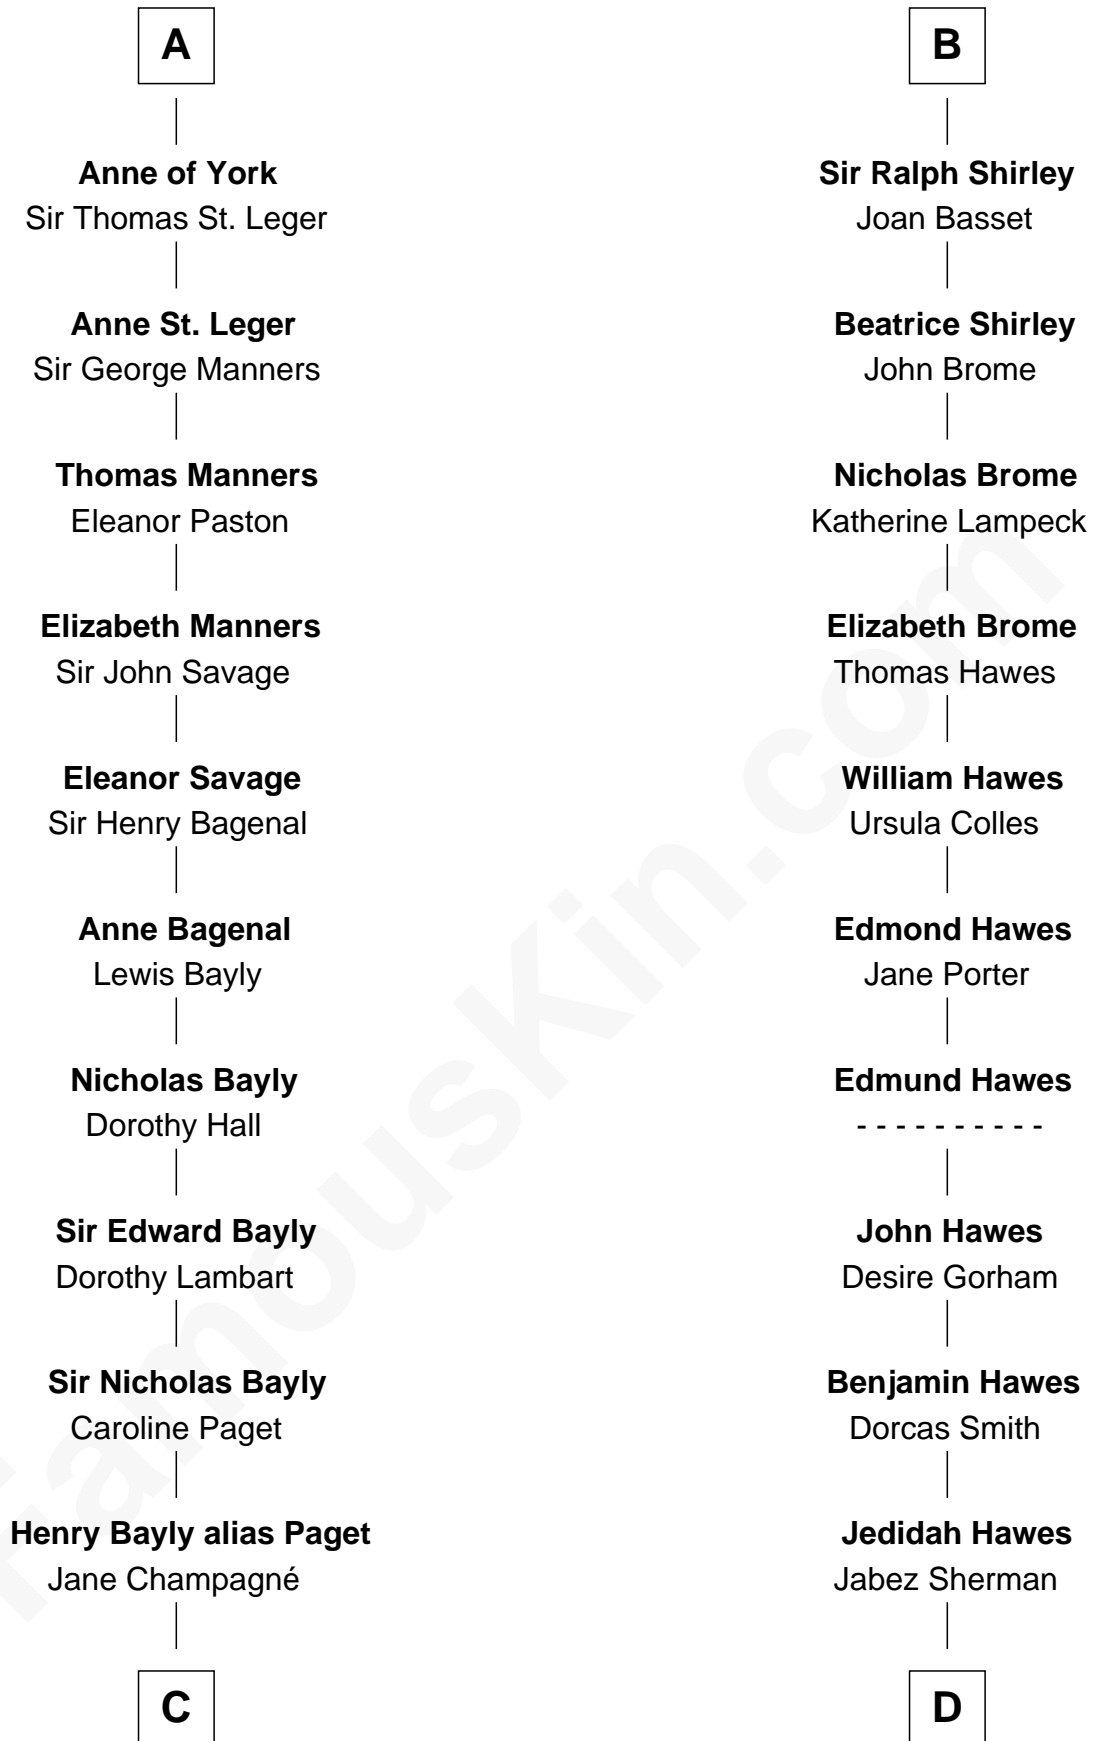

FamousKin.com Relationship Chart of

Sir Winston Churchill

Prime Minister of the United Kingdom

21st cousin of

James Sherman

27th U.S. Vice-President

Sir William Longespee

Ela of Salisbury

C

Jane Paget
George Stewart

Jane Stewart
Sir George Spencer-Churchill

Sir John Winston Spencer-Churchill
Frances Anne Emily Vane

Randolph Henry Spencer-Churchill
Jeanette Jerome

Sir Winston Churchill
Prime Minister of the United Kingdom

D

Prince Sherman
Sarah Sherman

Jahaziel Sherman
Nancy Winslow

Richard Winslow Sherman
Frances Lucretia Williams

Mary Frances Sherman
Richard Updike Sherman

James Sherman
27th U.S. Vice-President

FamousKin.com