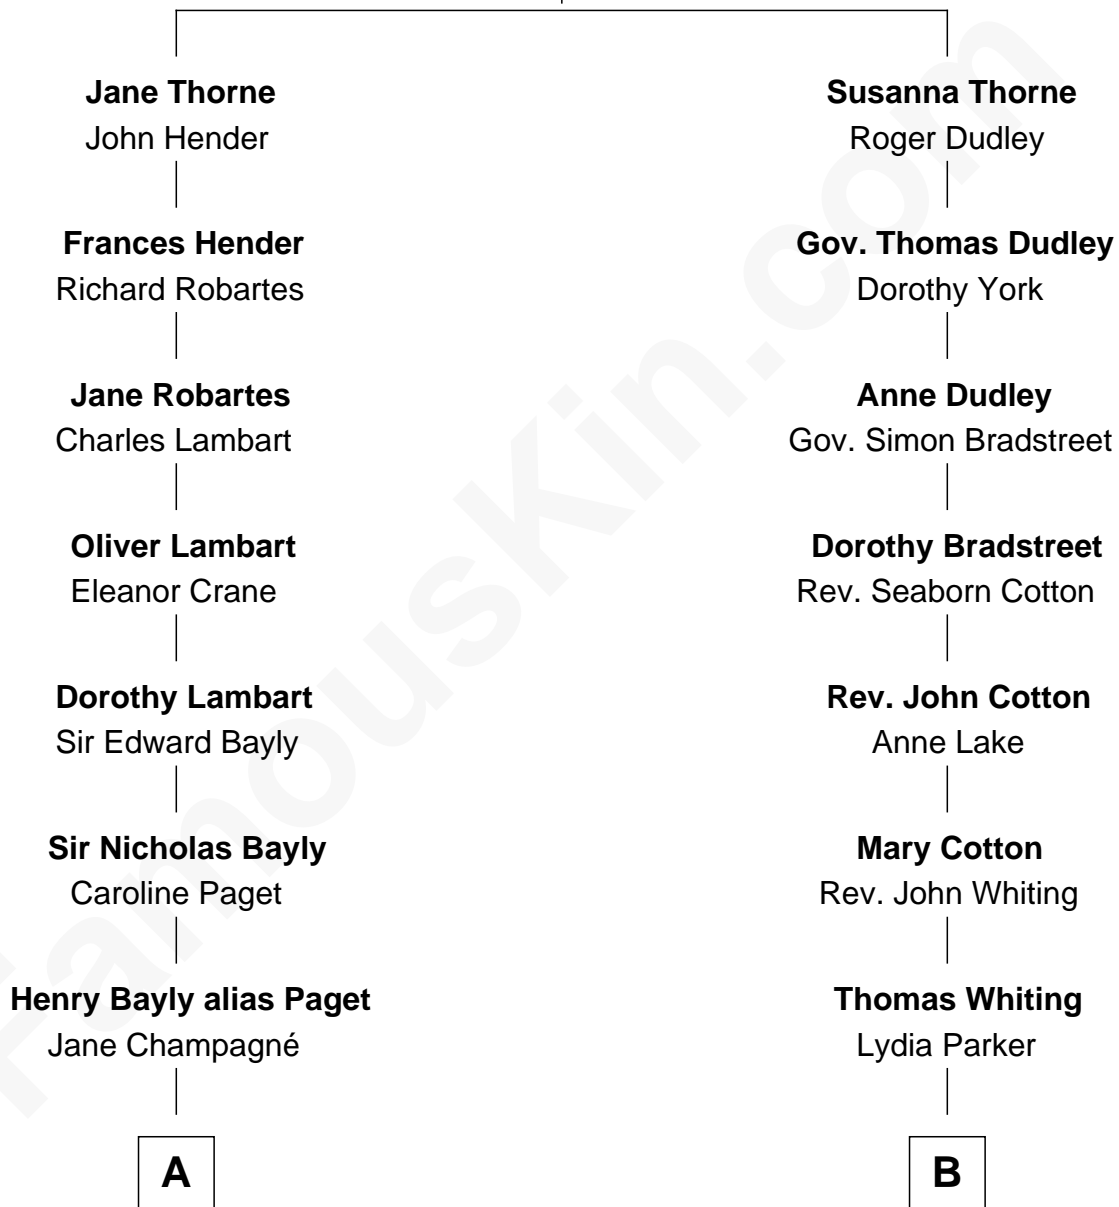

FamousKin.com

Relationship Chart of

Sir Winston Churchill

Prime Minister of the United Kingdom

11th cousin of

James Sherman

27th U.S. Vice-President

Thomas Thorne

Mary Purefoy

A

Jane Paget
George Stewart

Jane Stewart
Sir George Spencer-Churchill

Sir John Winston Spencer-Churchill
Frances Anne Emily Vane

Randolph Henry Spencer-Churchill
Jeanette Jerome

Sir Winston Churchill
Prime Minister of the United Kingdom

B

Mary Whiting
William Barron

Mary Augusta Barron
Stalham Williams

Frances Lucretia Williams
Richard Winslow Sherman

Mary Frances Sherman
Richard Updike Sherman

James Sherman
27th U.S. Vice-President

FamousKin.com