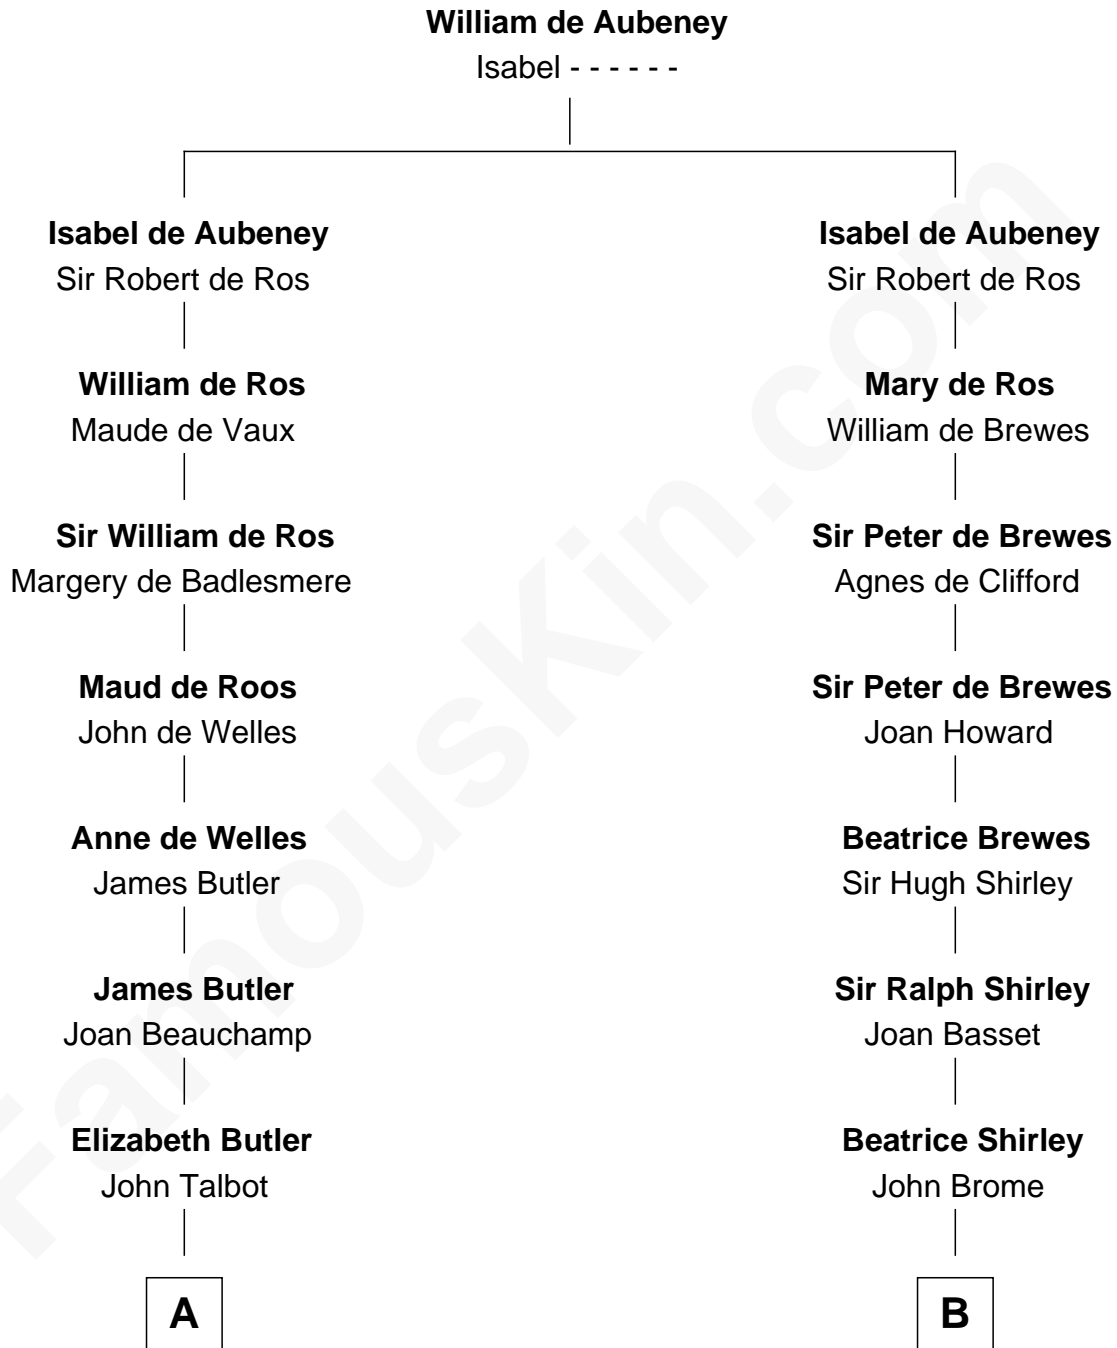

## Relationship Chart of

### Sir Winston Churchill

*Prime Minister of the United Kingdom*

19th cousin 2 times removed of

**James Sherman**

*27th U.S. Vice-President*

**C**

**George Spencer**  
Susan Stewart

**Sir George Spencer-Churchill**  
Jane Stewart