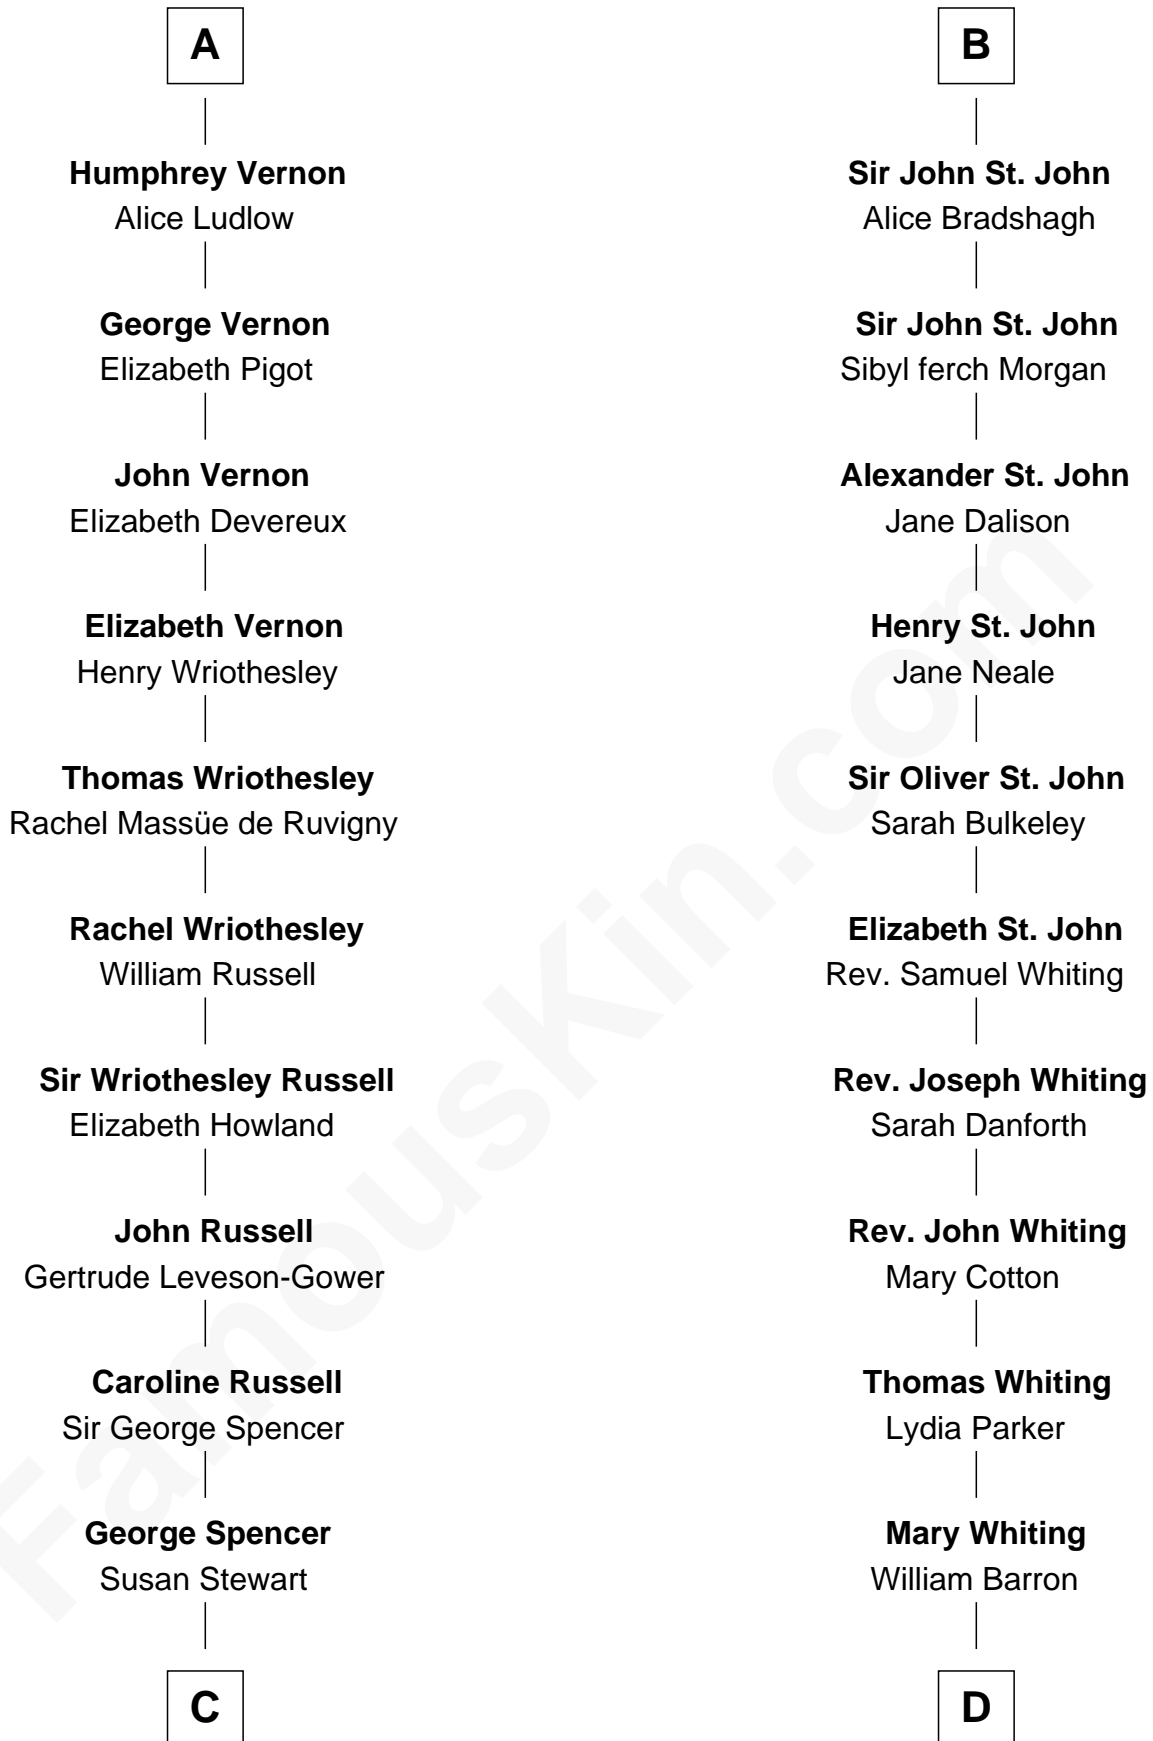

FamousKin.com

Relationship Chart of

Sir Winston Churchill

Prime Minister of the United Kingdom

20th cousin of

James Sherman

27th U.S. Vice-President

Sir William de Beauchamp

Isabel Mauduit

C

Sir George Spencer-Churchill

Jane Stewart

Sir John Winston Spencer-Churchill

Frances Anne Emily Vane

Randolph Henry Spencer-Churchill

Jeanette Jerome