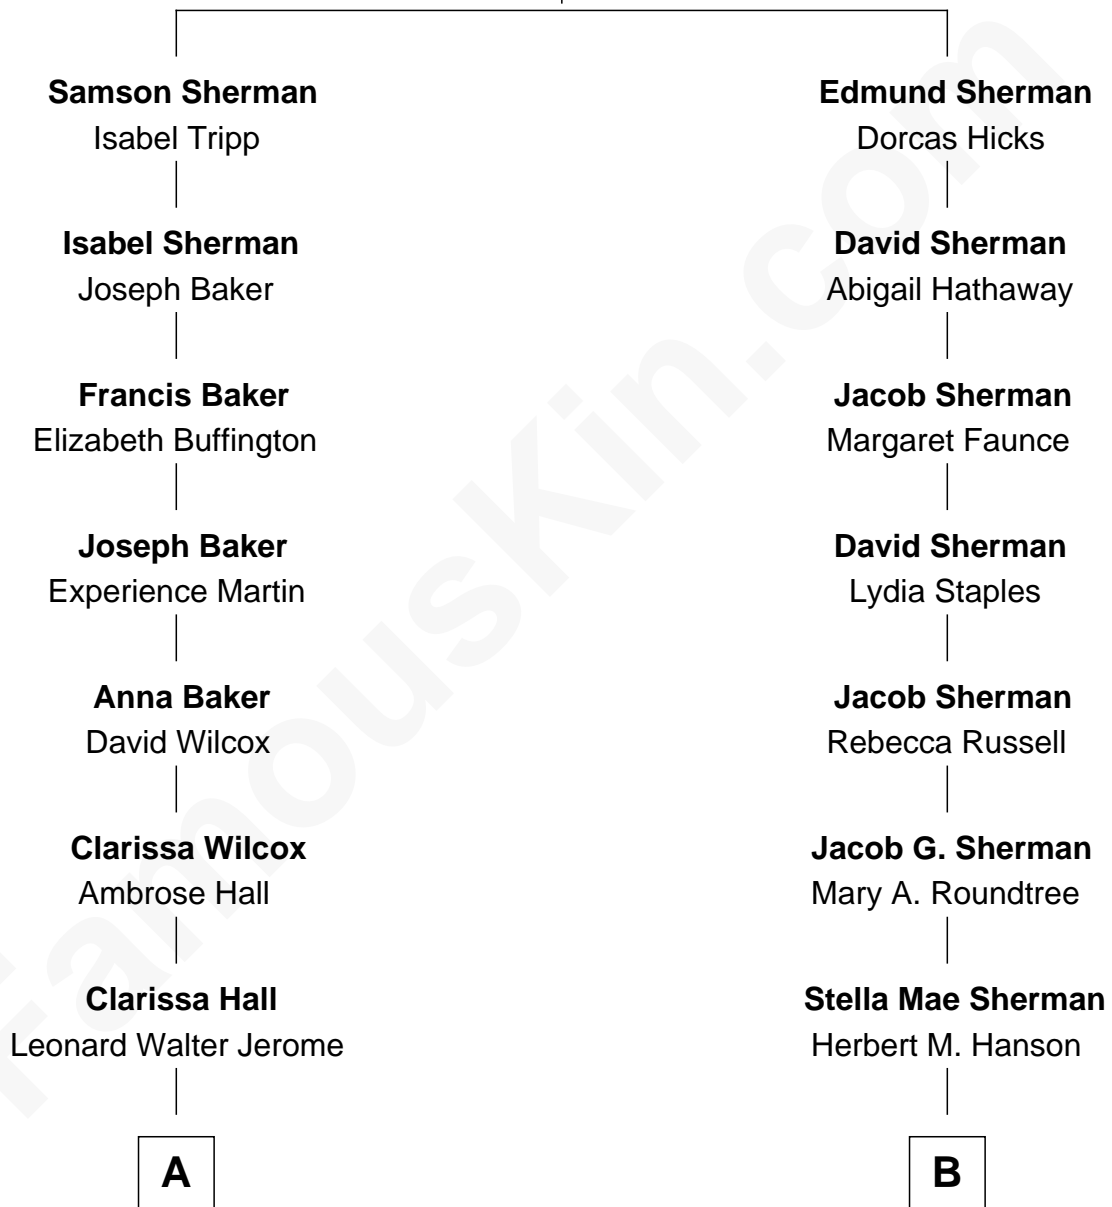

## Relationship Chart of

### Sir Winston Churchill

*Prime Minister of the United Kingdom*

8th cousin 1 time removed of

**Janis Joplin**

*Singer and Songwriter*

**Philip Sherman**

Sarah Odging

**A**

**Jeanette Jerome**  
Randolph Henry Spencer-Churchill

**Sir Winston Churchill**  
*Prime Minister of the United Kingdom*

**B**

**Laura M. Hanson**  
Cecil East

**Dorothy Bonita East**  
Seeb Ward Joplin

**Janis Joplin**  
*Singer and Songwriter*