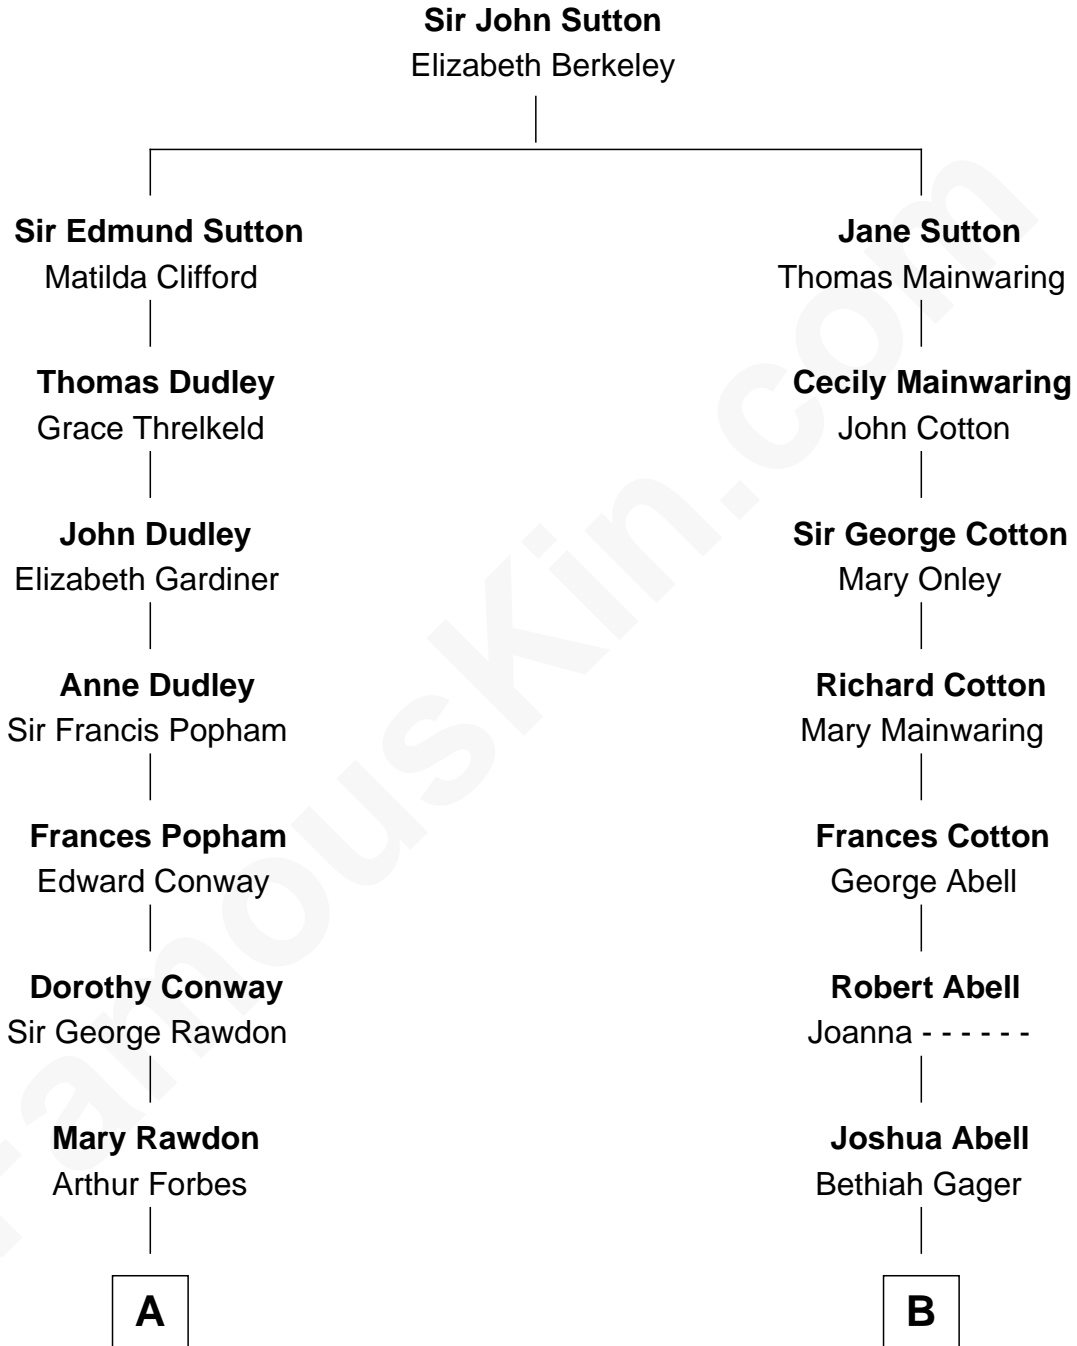

FamousKin.com

Relationship Chart of

Sir Winston Churchill

Prime Minister of the United Kingdom

14th cousin of

Allen Dulles

5th Director of the C.I.A.

A