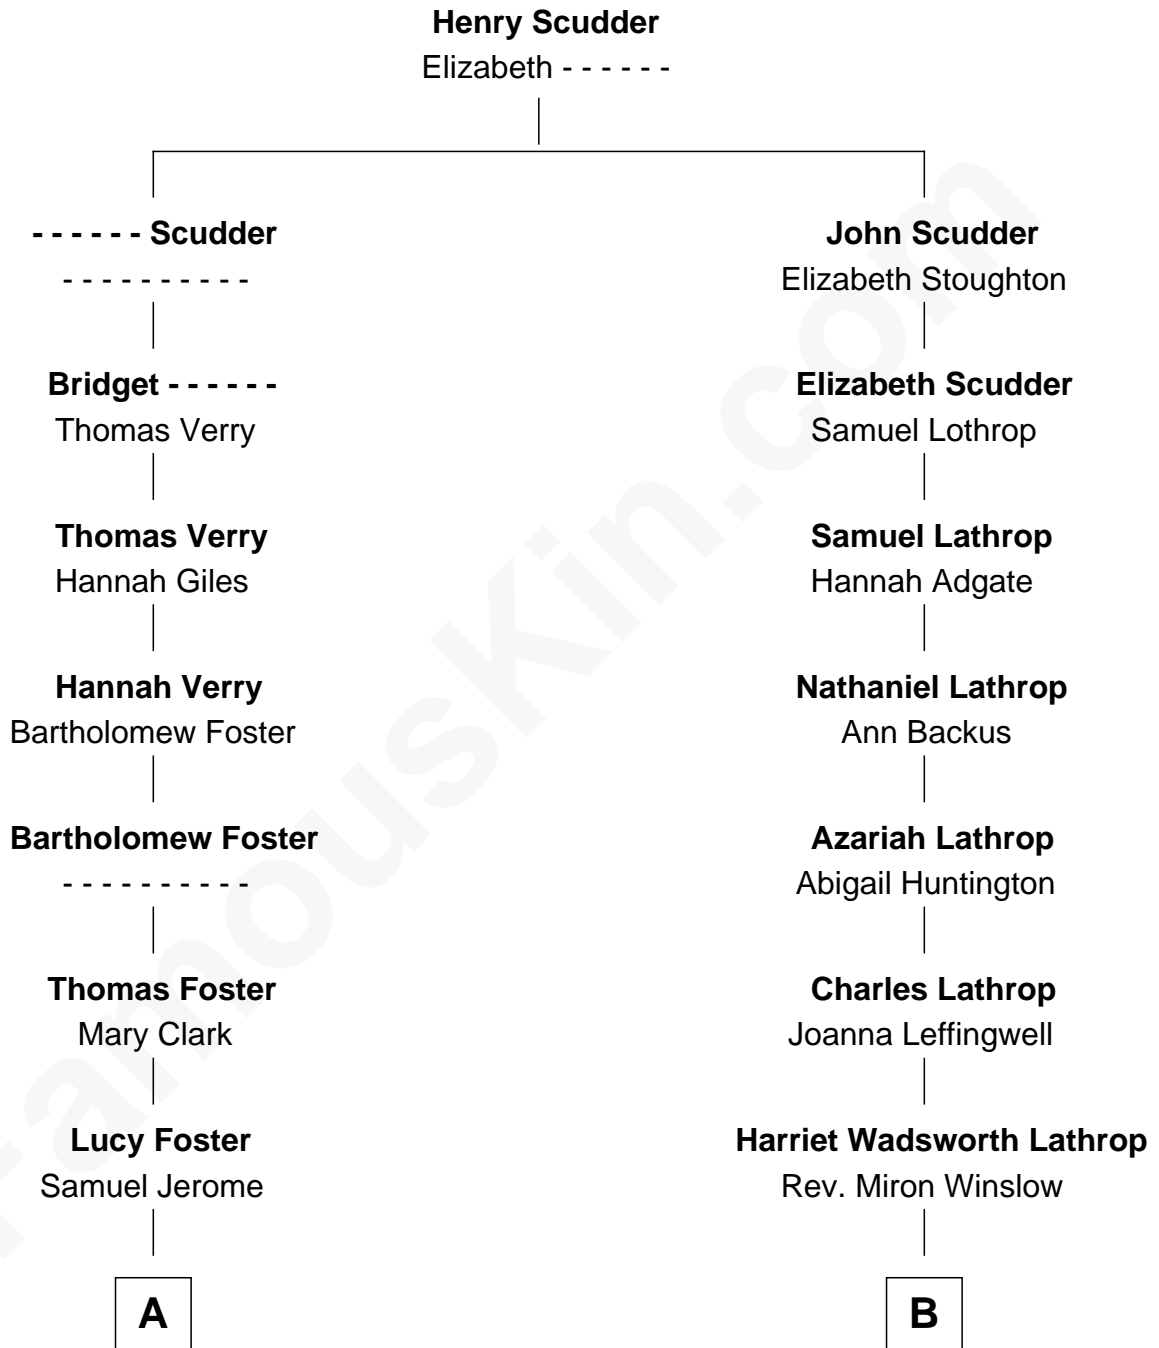

## Relationship Chart of

### Sir Winston Churchill

Prime Minister of the United Kingdom

9th cousin 2 times removed of

**Allen Dulles**

5th Director of the C.I.A.

**A**

**Aaron Jerome**  
Elizabeth Ball

**Isaac Jerome**  
Aurora Murray