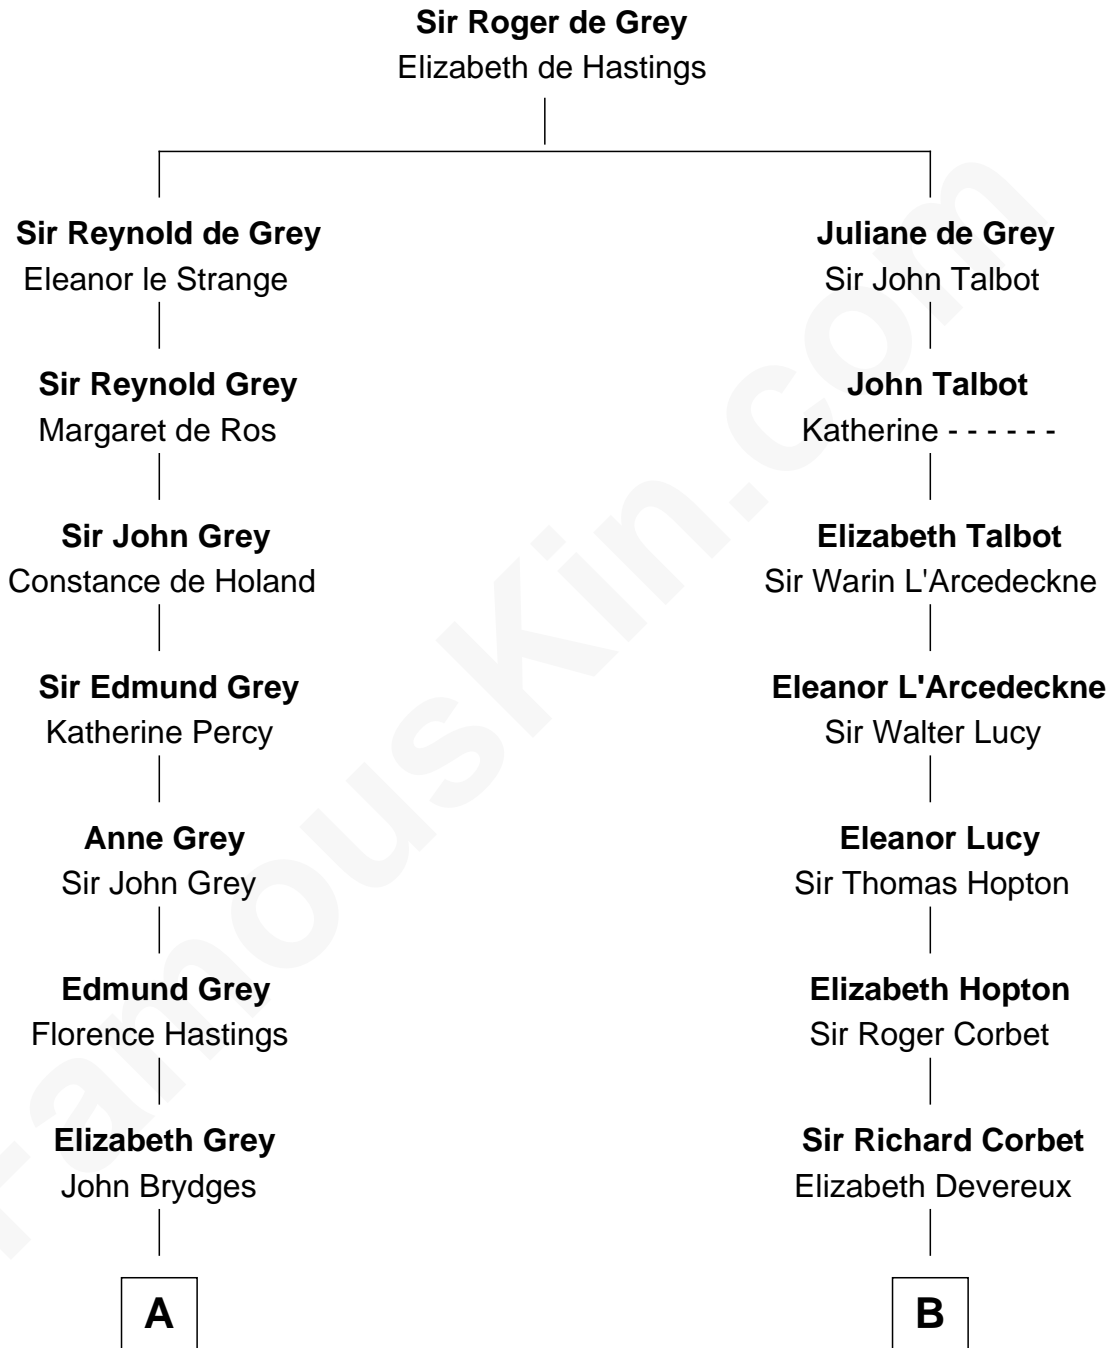

FamousKin.com

Relationship Chart of

Sir Winston Churchill

Prime Minister of the United Kingdom

19th cousin 2 times removed of

Allen Dulles

5th Director of the C.I.A.

C

Sir John Winston Spencer-Churchill

Frances Anne Emily Vane

Randolph Henry Spencer-Churchill

Jeanette Jerome

Sir Winston Churchill

Prime Minister of the United Kingdom

D

Joanna Leffingwell