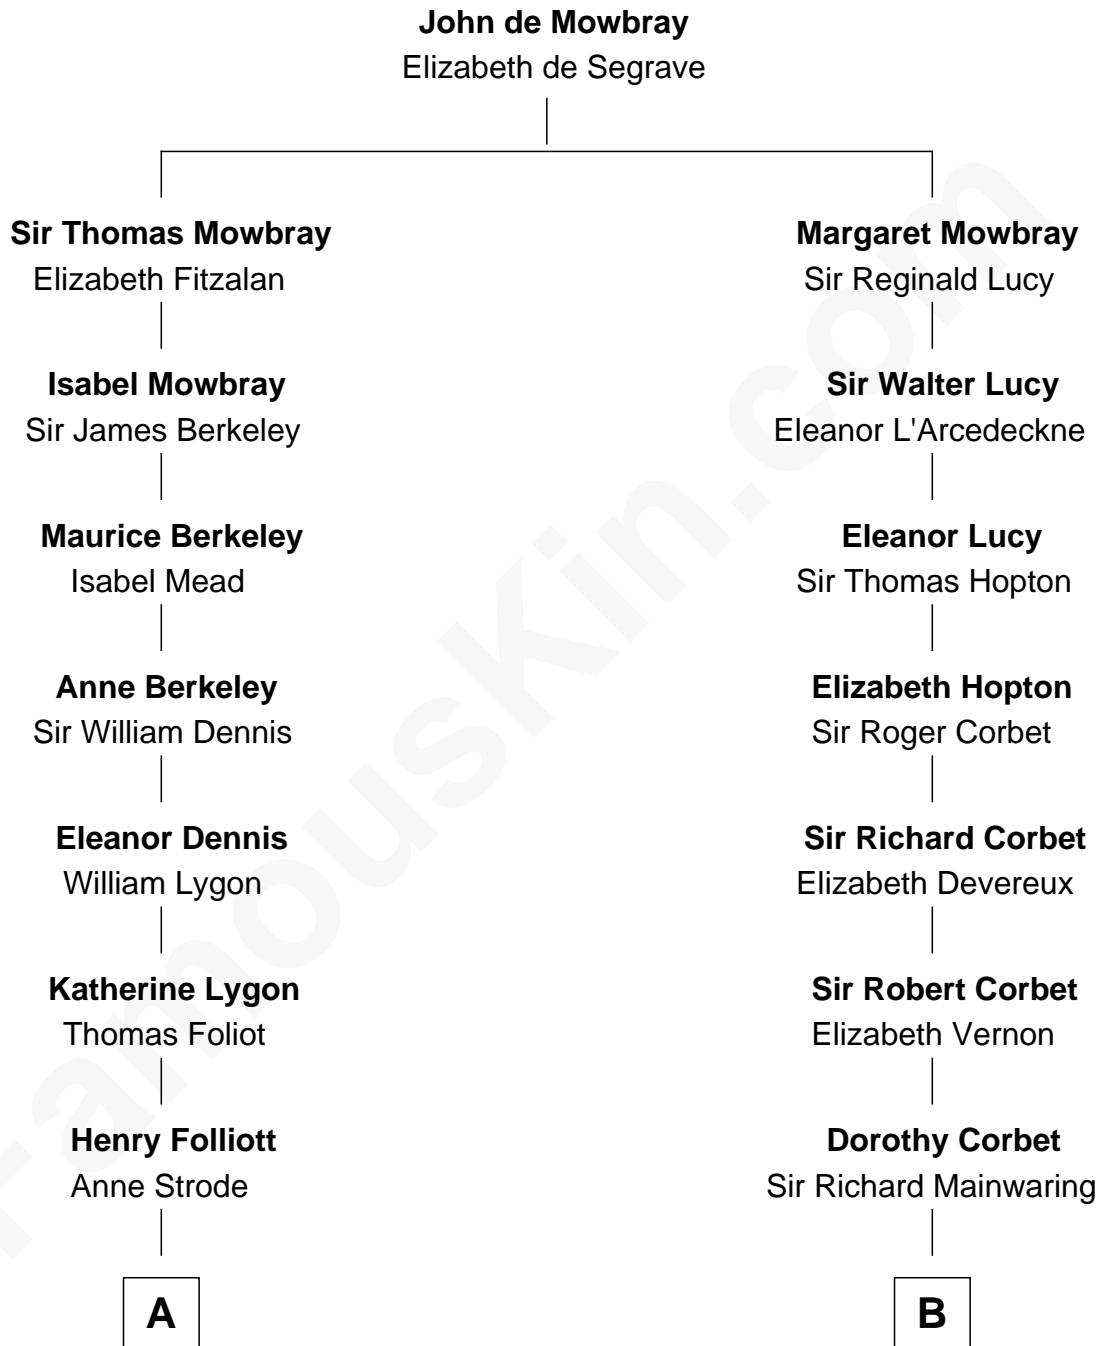

FamousKin.com

Relationship Chart of

Sir Winston Churchill

Prime Minister of the United Kingdom

16th cousin 3 times removed of

Allen Dulles

5th Director of the C.I.A.

C