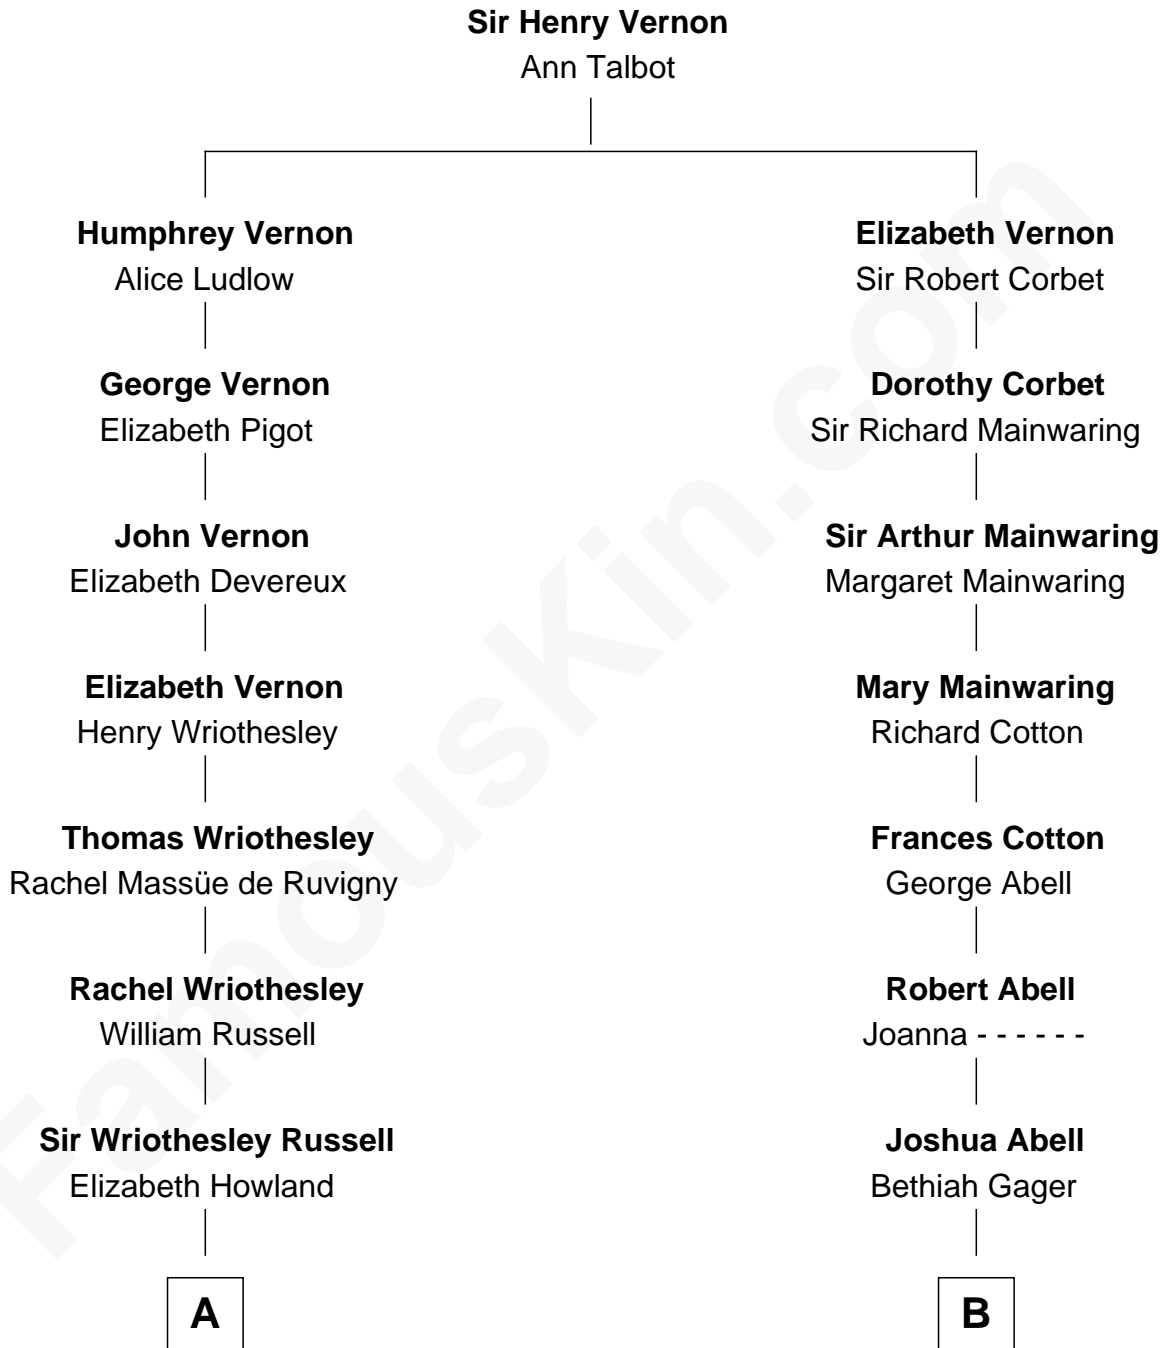

FamousKin.com

Relationship Chart of

Sir Winston Churchill

Prime Minister of the United Kingdom

13th cousin 1 time removed of

John Foster Dulles

52nd U.S. Secretary of State

A

John Russell
Gertrude Leveson-Gower

Caroline Russell
Sir George Spencer

George Spencer
Susan Stewart

Sir George Spencer-Churchill
Jane Stewart

Sir John Winston Spencer-Churchill
Frances Anne Emily Vane

Randolph Henry Spencer-Churchill
Jeanette Jerome