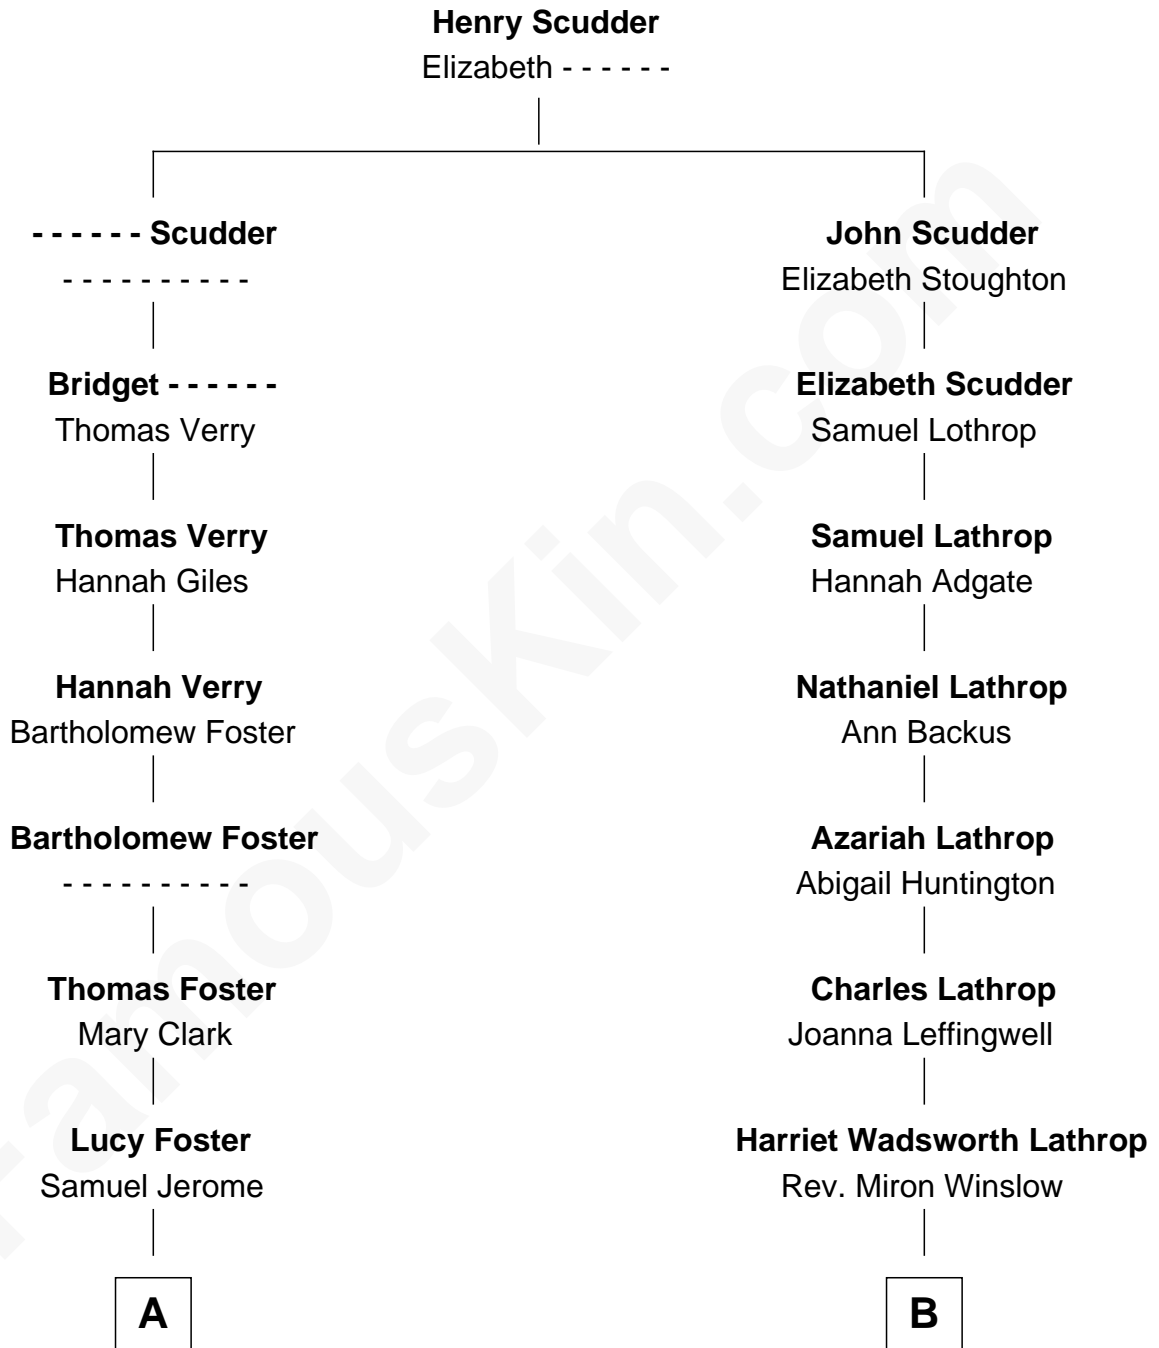

FamousKin.com

Relationship Chart of

Sir Winston Churchill

Prime Minister of the United Kingdom

9th cousin 2 times removed of

John Foster Dulles

52nd U.S. Secretary of State

A

Aaron Jerome
Elizabeth Ball

Isaac Jerome
Aurora Murray

Leonard Walter Jerome
Clarissa Hall

Jeanette Jerome
Randolph Henry Spencer-Churchill

Sir Winston Churchill
Prime Minister of the United Kingdom

B

Harriet Lathrop Winslow
Rev. John Welsh Dulles

Allen Macy Dulles
Edith Foster

John Foster Dulles
52nd U.S. Secretary of State

FamousKin.com