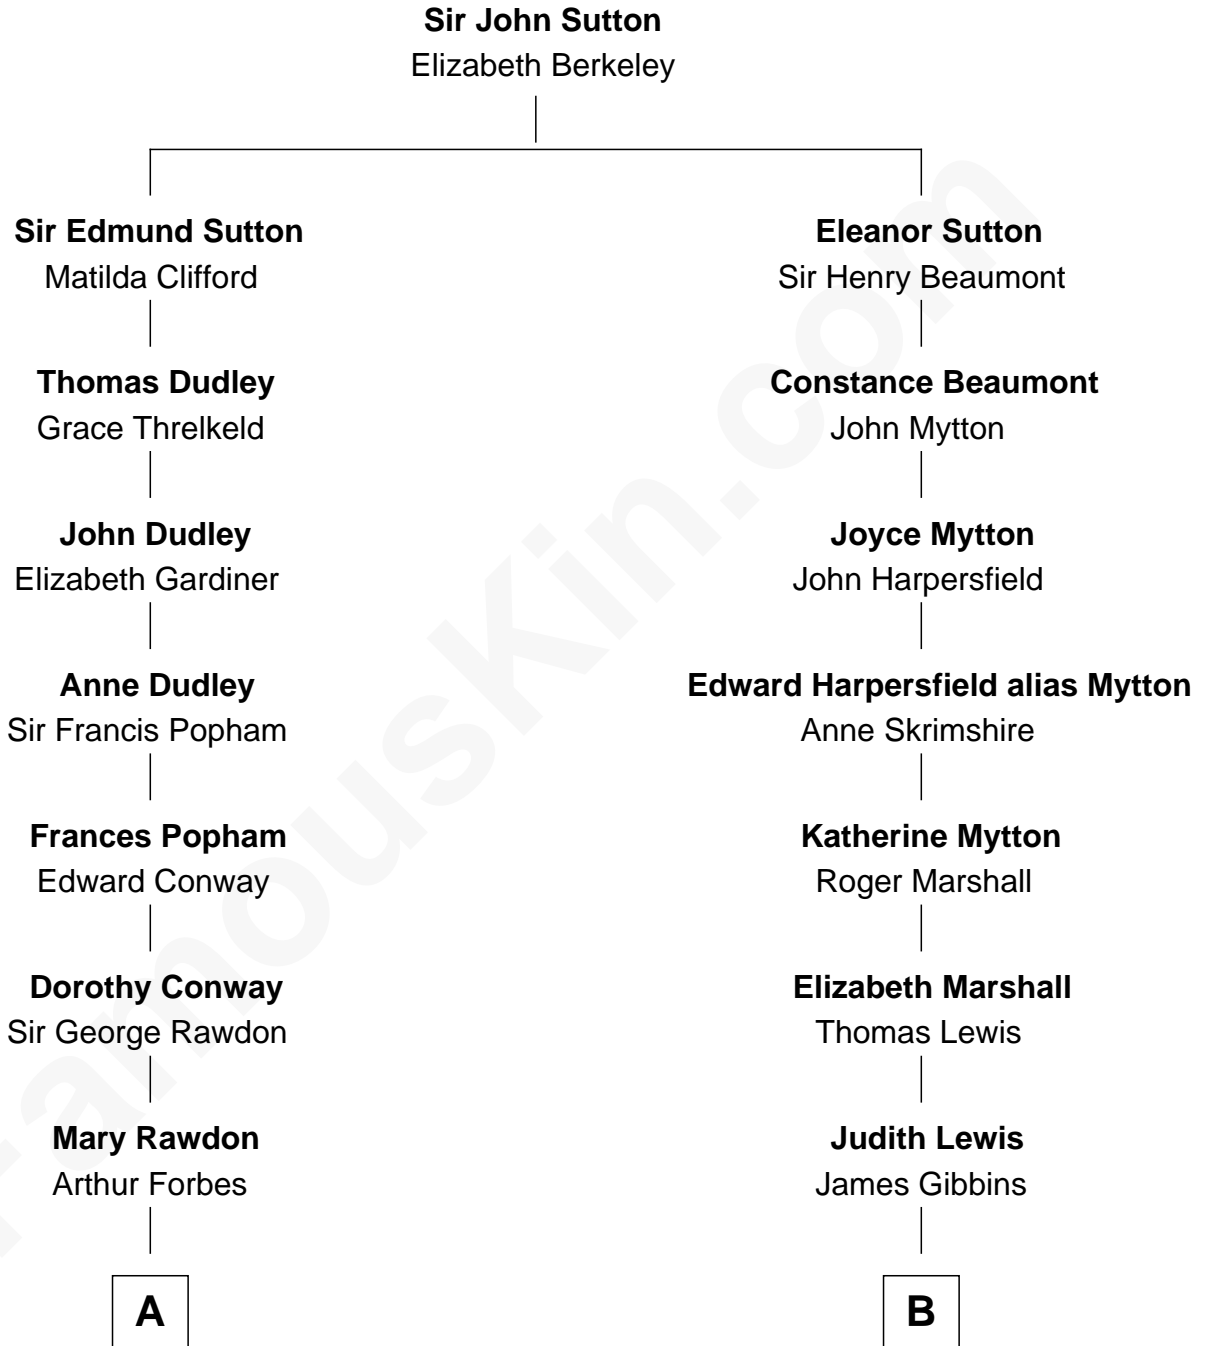

FamousKin.com

Relationship Chart of

Sir Winston Churchill

Prime Minister of the United Kingdom

14th cousin 3 times removed of

Chevy Chase

Comedian, Actor and Writer

A

Randolph Henry Spencer-Churchill
Jeanette Jerome

Sir Winston Churchill
Prime Minister of the United Kingdom

B

Hannah Gibbins

Mary Hibbert
Joseph Jewett

Josiah Jewett
Mercy -----

Mercy Jewett
William Baker

Bayze Baker
Joanna Minor