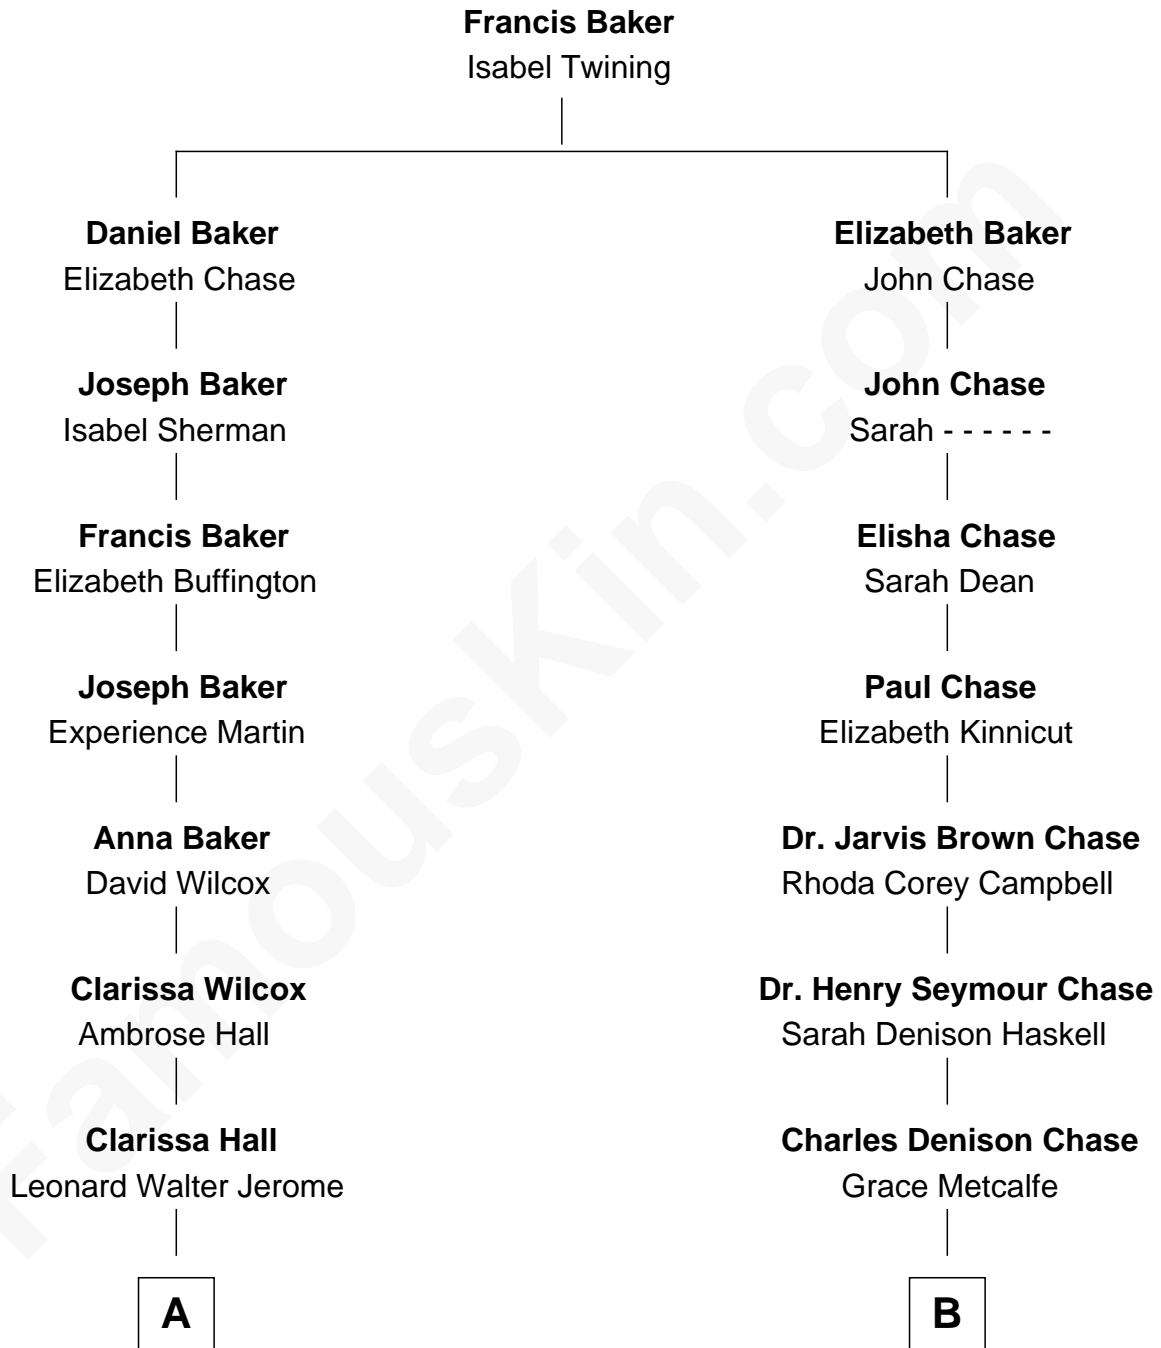

FamousKin.com

Relationship Chart of

Sir Winston Churchill

Prime Minister of the United Kingdom

8th cousin 1 time removed of

Chevy Chase

Comedian, Actor and Writer

A

Jeanette Jerome
Randolph Henry Spencer-Churchill

Sir Winston Churchill

Prime Minister of the United Kingdom

B

Edward Leigh Chase
Mabel Penrose Tinsley

Edward Tinsley Chase
Cathalene Parker Browning

Chevy Chase