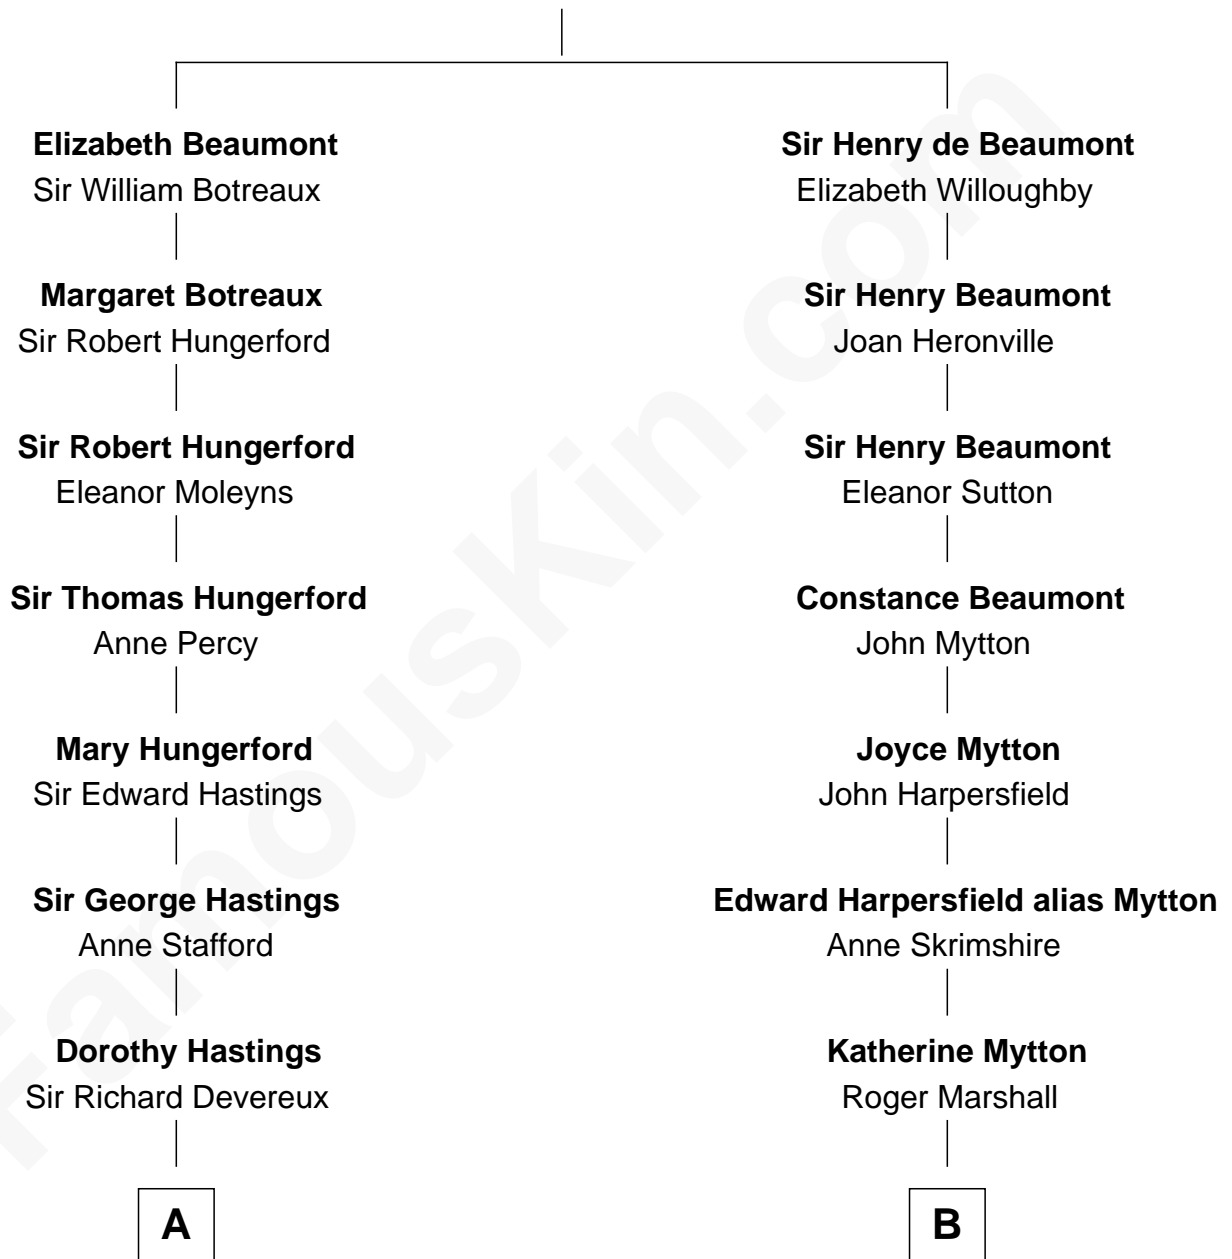

## Relationship Chart of

### Sir Winston Churchill

*Prime Minister of the United Kingdom*

18th cousin 1 time removed of

**Chevy Chase**

*Comedian, Actor and Writer*

**Sir John de Beaumont**  
Katherine de Everingham

**C**

**Randolph Henry Spencer-Churchill**

Jeanette Jerome

**Sir Winston Churchill**

*Prime Minister of the United Kingdom*

**D**

**Edward Leigh Chase**

Mabel Penrose Tinsley

**Edward Tinsley Chase**

Cathalene Parker Browning