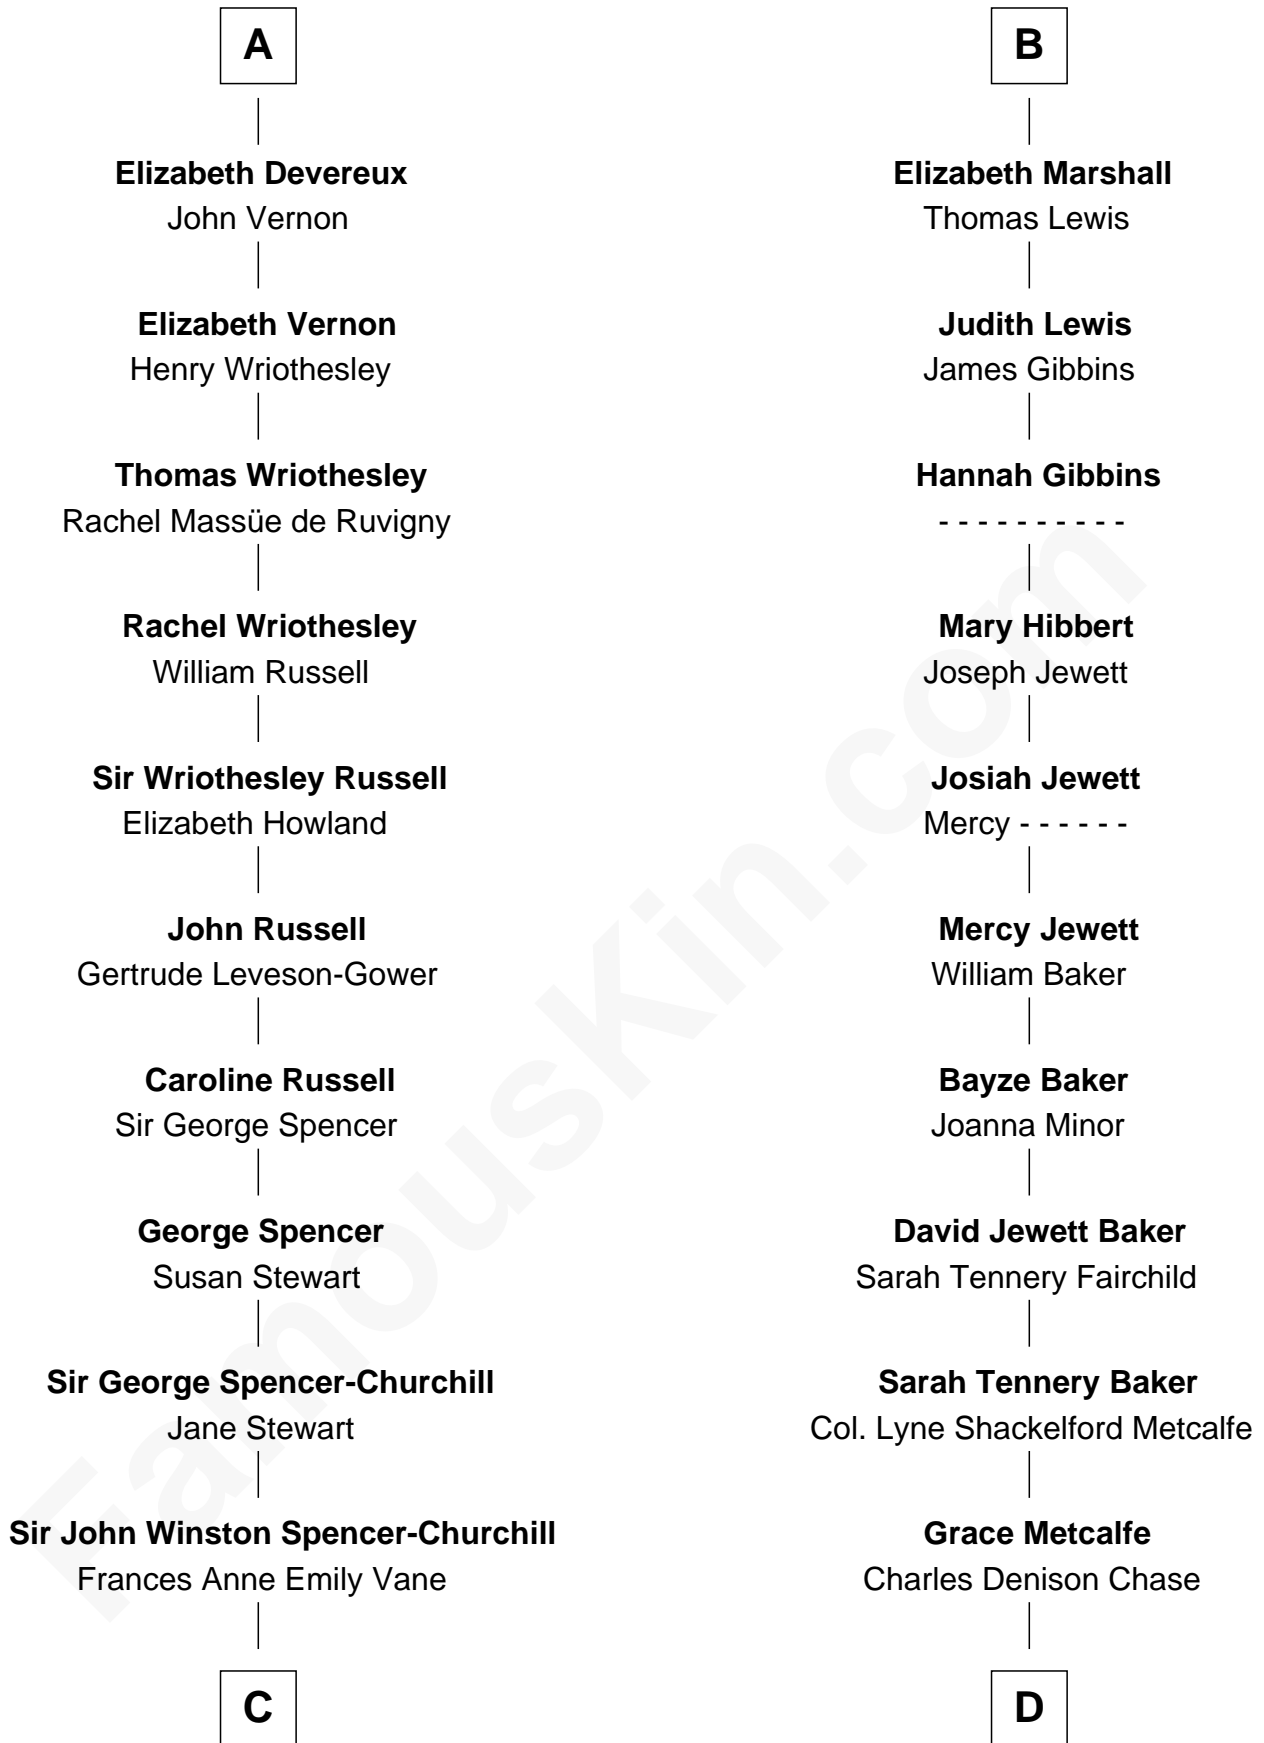

## Relationship Chart of

### Sir Winston Churchill

*Prime Minister of the United Kingdom*

18th cousin 1 time removed of

**Chevy Chase**

*Comedian, Actor and Writer*

**Sir John de Beaumont**  
Katherine de Everingham

**C**

**Randolph Henry Spencer-Churchill**