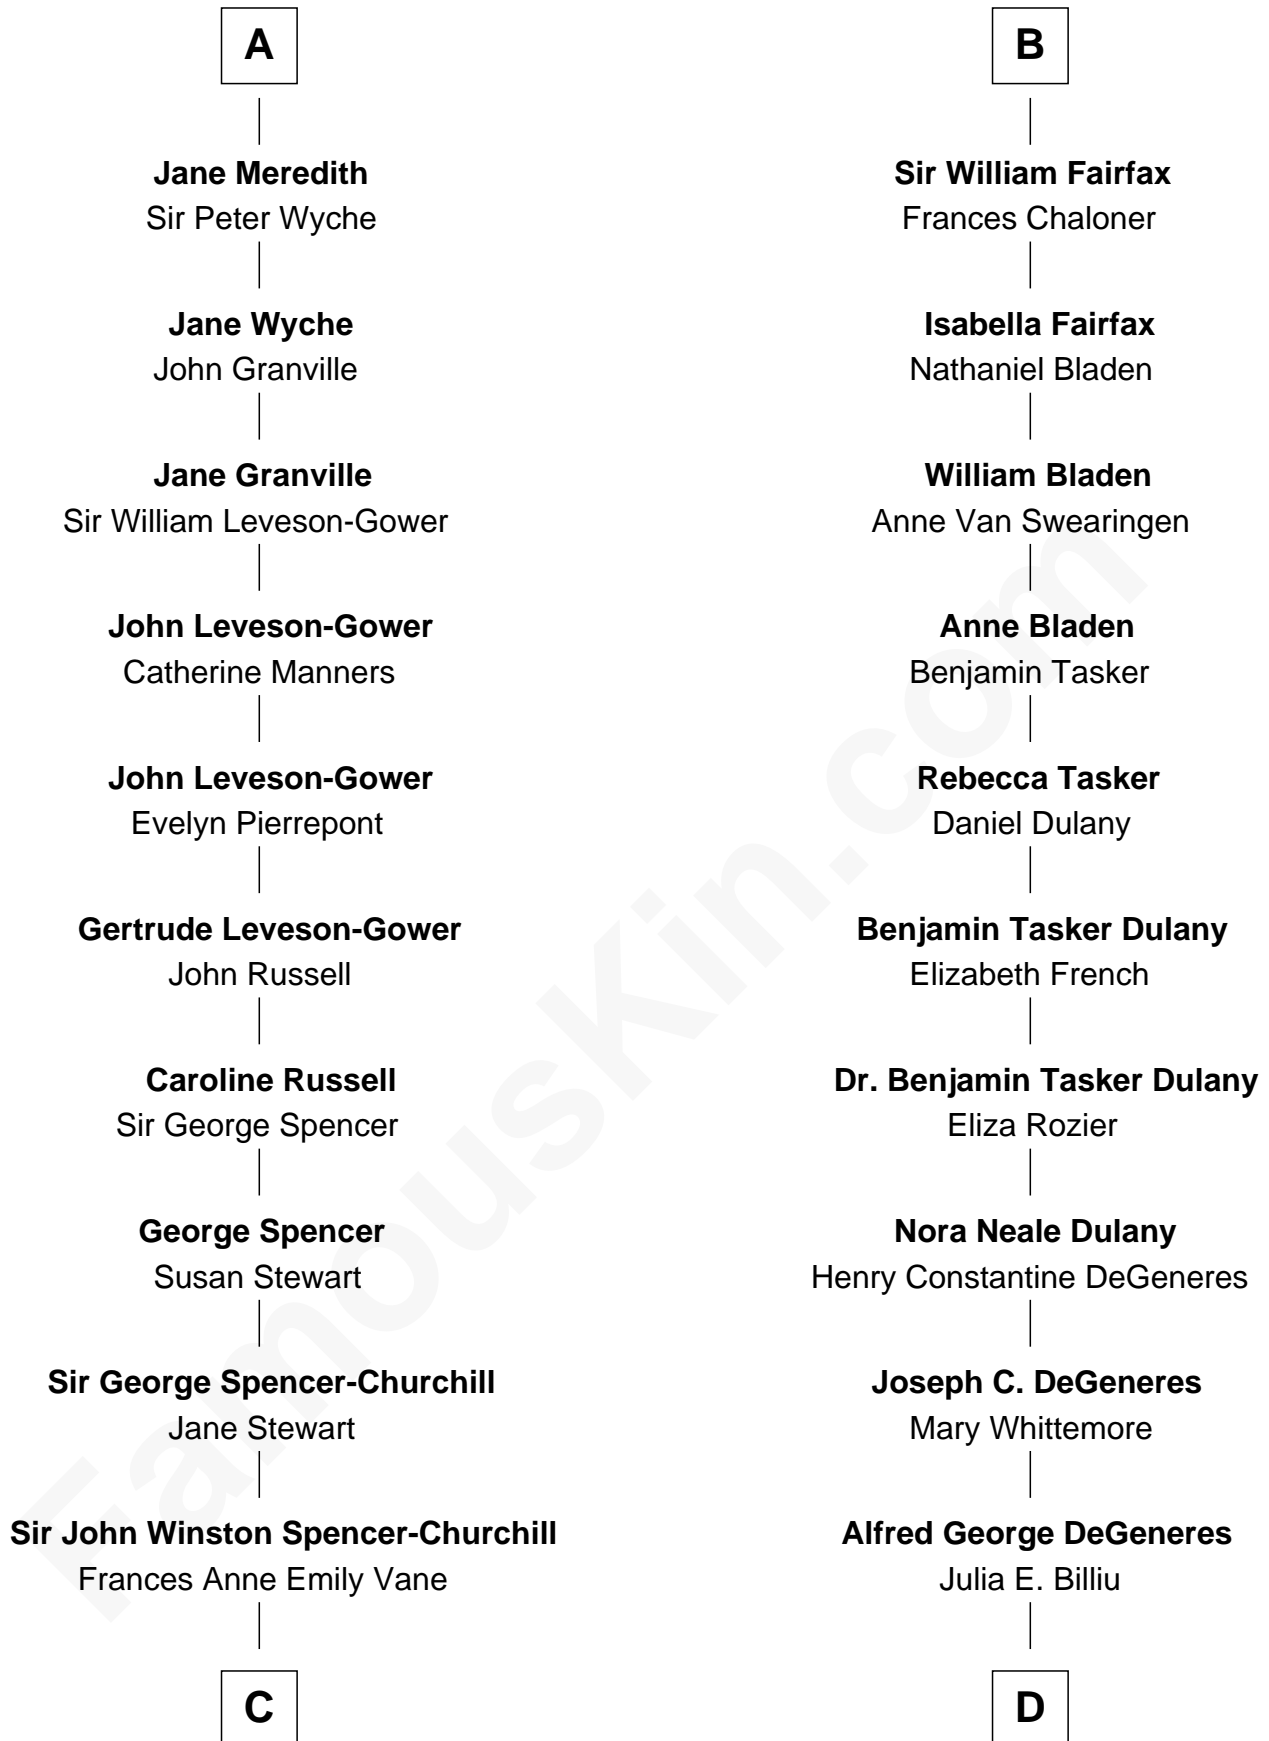

FamousKin.com

Relationship Chart of

Sir Winston Churchill

Prime Minister of the United Kingdom

18th cousin 1 time removed of

Ellen DeGeneres

Comedienne and TV Personality

Thomas Morley

Isabel de la Pole

C

Randolph Henry Spencer-Churchill

Jeanette Jerome

Sir Winston Churchill

Prime Minister of the United Kingdom

D

Elliot Everett DeGeneres