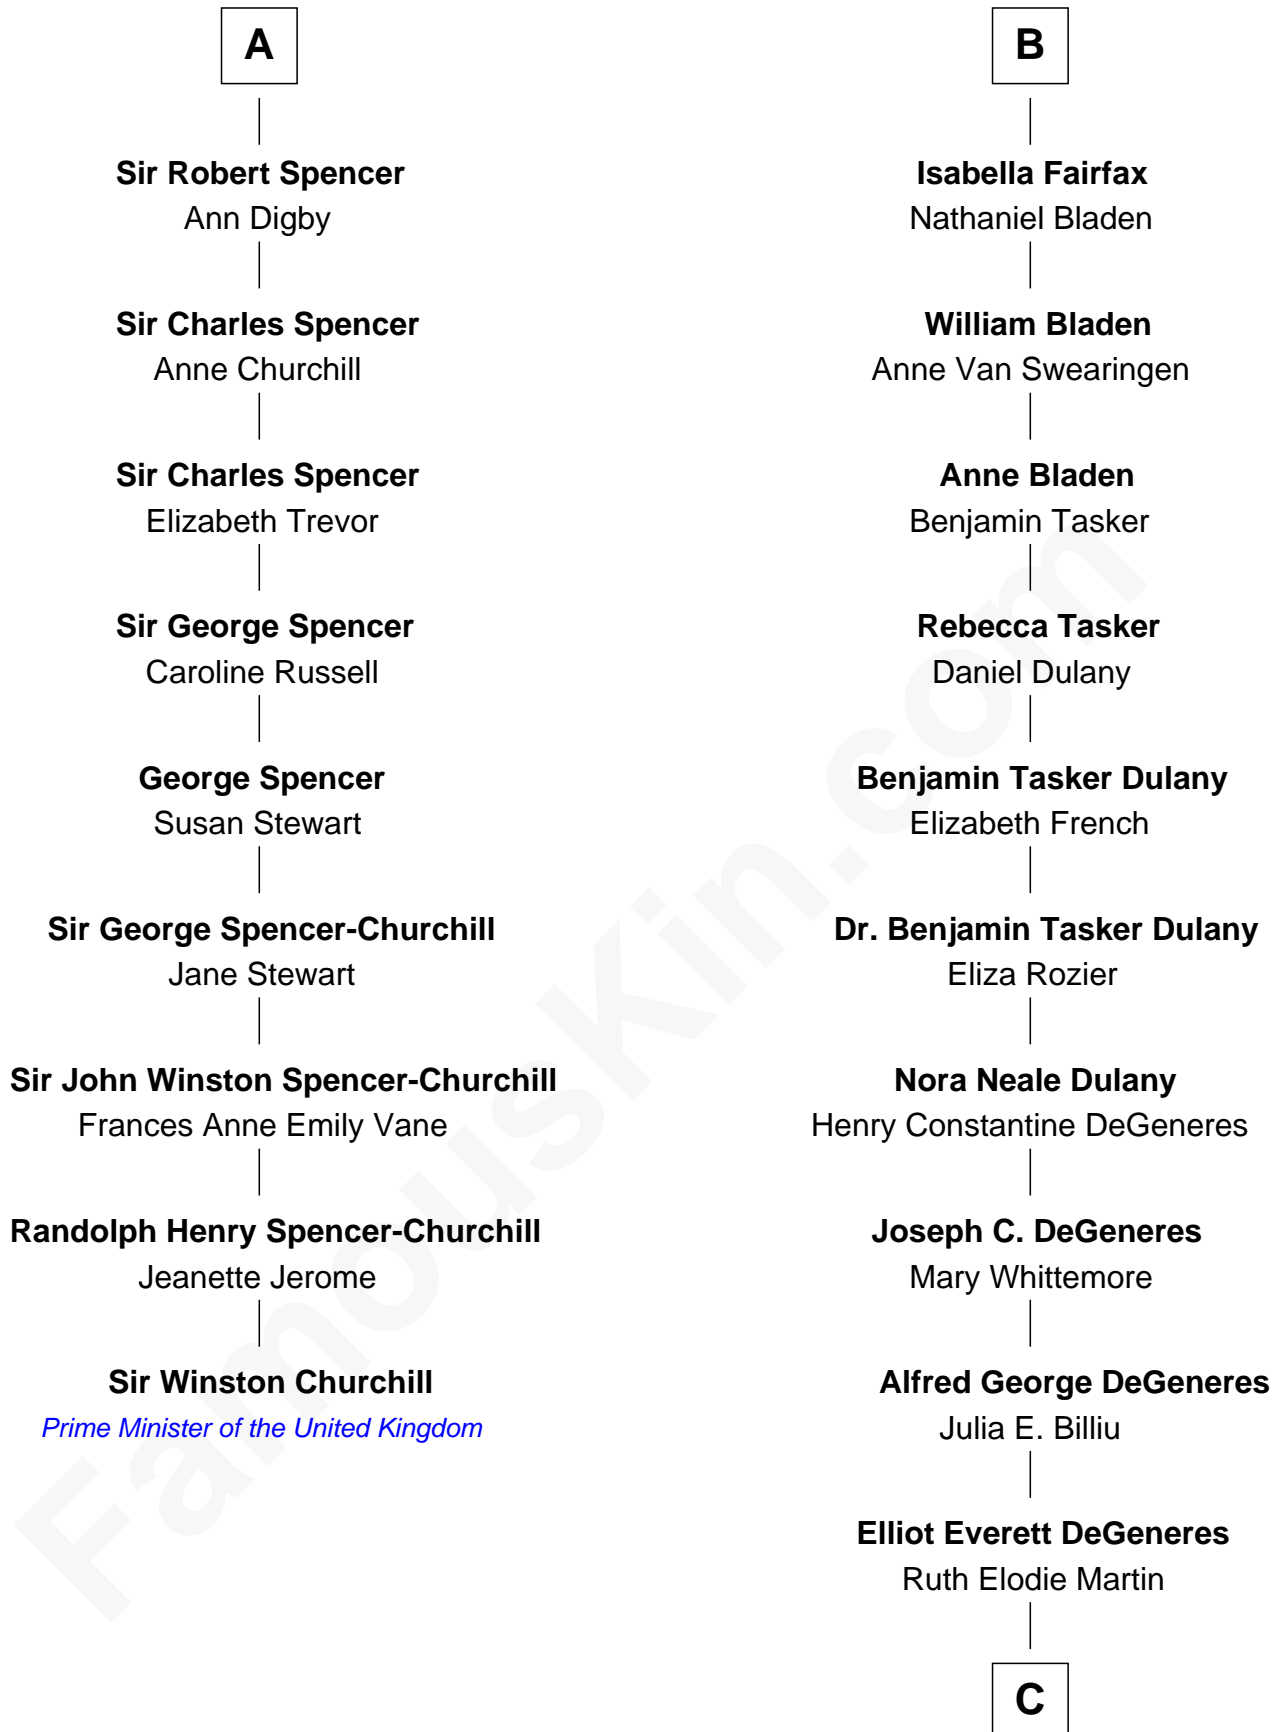

FamousKin.com

Relationship Chart of

Sir Winston Churchill

Prime Minister of the United Kingdom

15th cousin 3 times removed of

Ellen DeGeneres

Comedienne and TV Personality

C