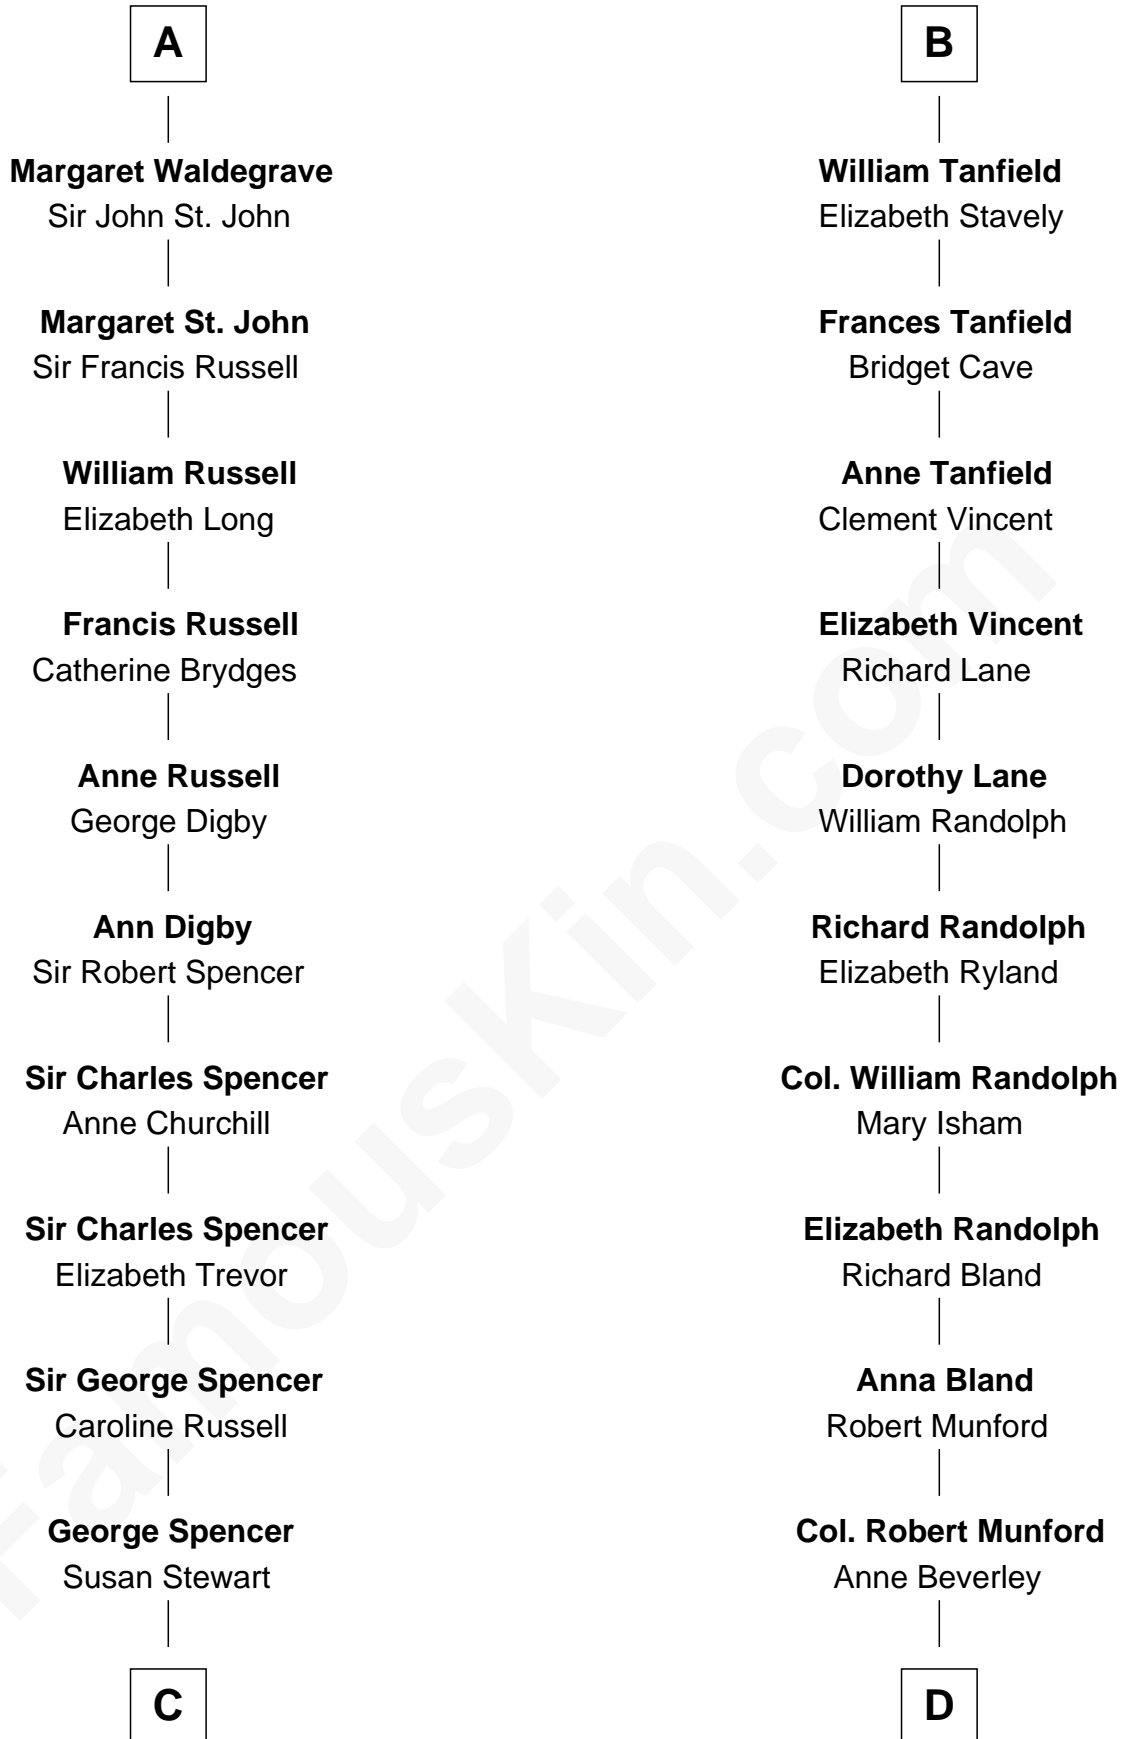

## Relationship Chart of

### Sir Winston Churchill

*Prime Minister of the United Kingdom*

20th cousin 1 time removed of

**Upton Sinclair**

*Pulitzer Prize Winning Novelist*

**Sir Richard of Cornwall**

Joan - - - - -

**C**

**Sir George Spencer-Churchill**

Jane Stewart

**Sir John Winston Spencer-Churchill**

Frances Anne Emily Vane

**Randolph Henry Spencer-Churchill**

Jeanette Jerome

**Sir Winston Churchill**

*Prime Minister of the United Kingdom*