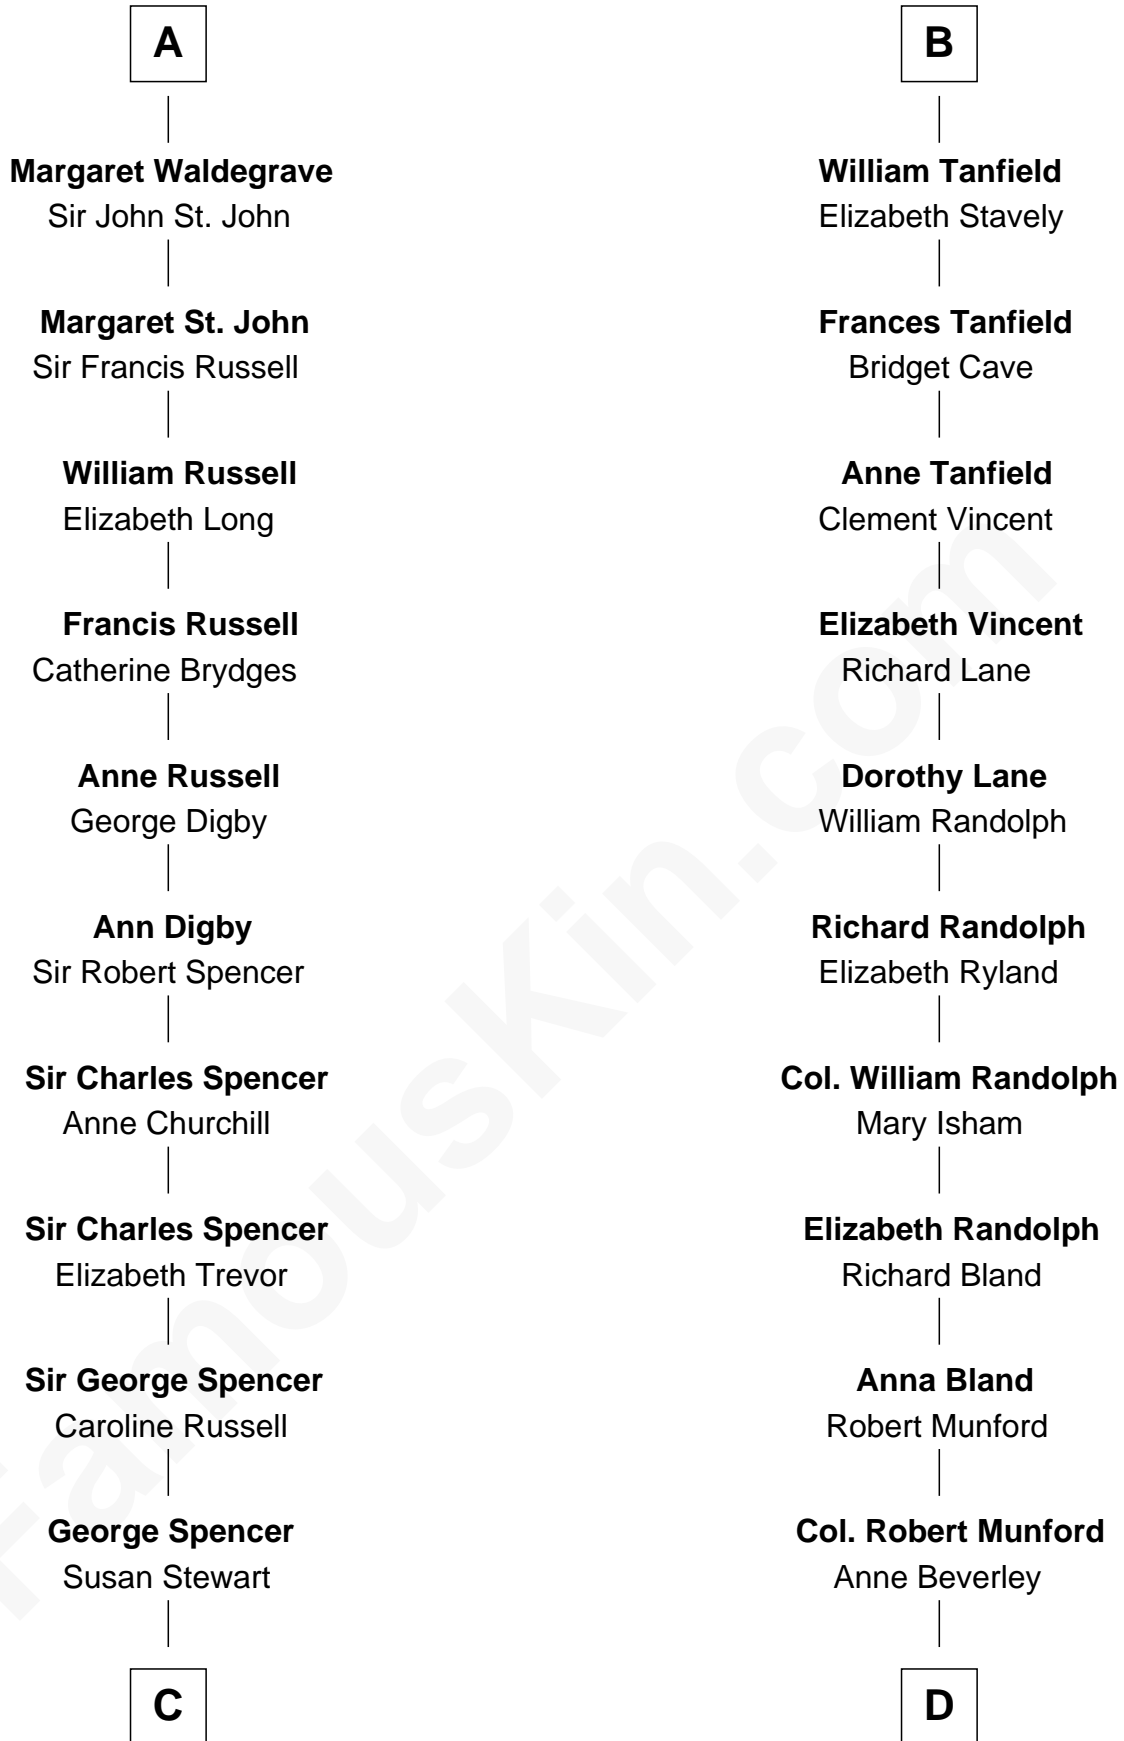

## Relationship Chart of

### Sir Winston Churchill

*Prime Minister of the United Kingdom*

20th cousin 1 time removed of

**Upton Sinclair**

*Pulitzer Prize Winning Novelist*

Sir William le Latimer

**C**

**Sir George Spencer-Churchill**

Jane Stewart

**Sir John Winston Spencer-Churchill**

Frances Anne Emily Vane

**Randolph Henry Spencer-Churchill**

Jeanette Jerome

**Sir Winston Churchill**

*Prime Minister of the United Kingdom*

**D**