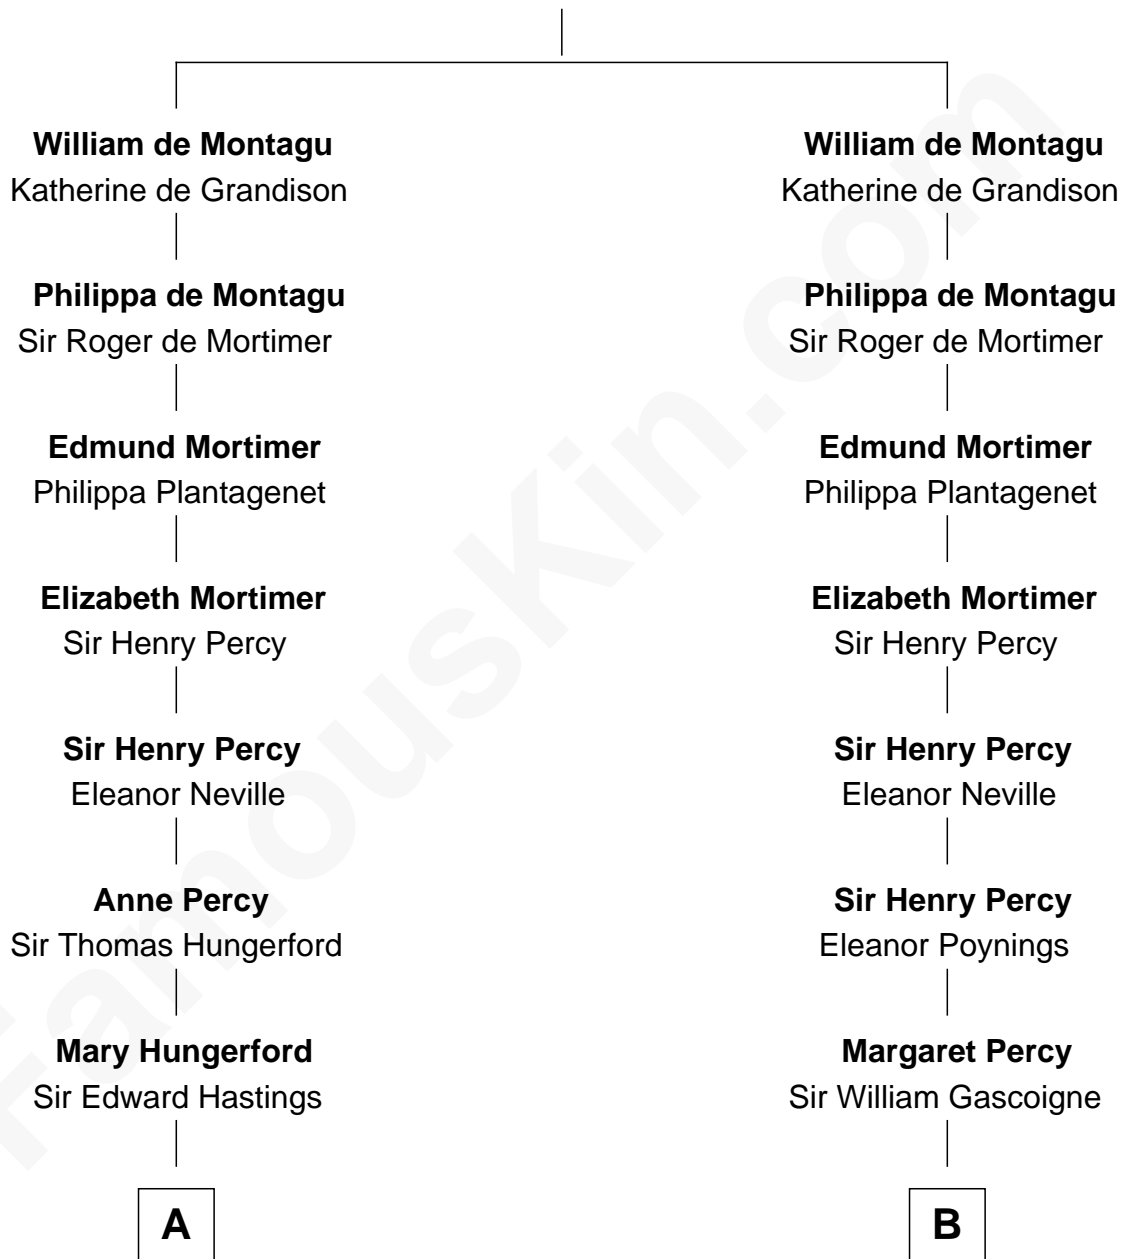

## Relationship Chart of

### Sir Winston Churchill

*Prime Minister of the United Kingdom*

20th cousin 1 time removed of

**Guy Ritchie**

*British Filmmaker*

**Sir William de Montagu**

Elizabeth de Montfort

**C**

**Sir George Spencer-Churchill**

Jane Stewart

**Sir John Winston Spencer-Churchill**

Frances Anne Emily Vane

**Randolph Henry Spencer-Churchill**

Jeanette Jerome

**Sir Winston Churchill**

*Prime Minister of the United Kingdom*